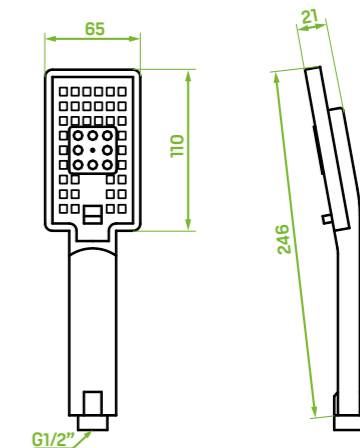

shower column

material: brass, steel, plastic

flow class: rain shower
Z ≤ 12 l/min,
hand shower ZZ ≤ 7,2 l/min

type of hose: metal braided
rubber

length of hose: 1500 mm

overhead rain shower size:
200x200 mm

included: mounting
elements

FINISH: CHROME
CODE: PLQ_00KX
EAN: 5907791109231

**shower set
riser rail**

material: steel, plastic

flow class: ZZ ≤ 7,2 l/min

type of hose: metal braided
rubber

length of hose: 1500 mm

included: mounting elements

FINISH: CHROME
CODE: NLQ_01AD
EAN: 5907791109224

**shower set
single-point**

FINISH: CHROME
CODE: NLQ_00AD
EAN: 5907791175991

FINISH: BLACK
CODE: NLQ_70AD
EAN: 5907791176004

material: steel, plastic

flow class: ZZ ≤ 7,2 l/min

type of hose: metal braided rubber

length of hose: 1500 mm

included: mounting elements

hand shower

FINISH: CHROME
CODE: NLQ_0SAD
EAN: 5907791109217

FINISH: BLACK
CODE: NLQ_7SAD
EAN: 5907791175984

material: plastic

flow class: ZZ ≤ 7,2 l/min