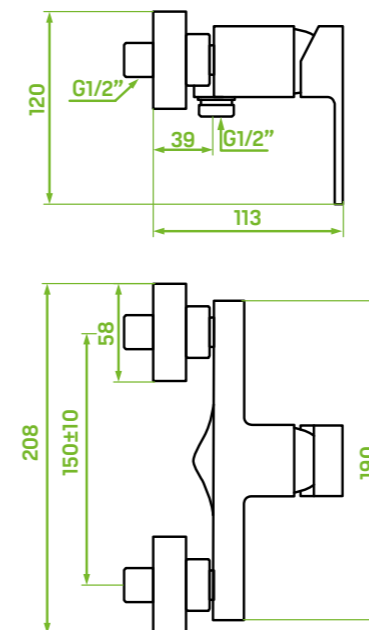

Kvadrato wall-mounted washbasin mixer is a perfect solution for those who wish to refresh their bathroom without having to retrofit the hydraulic system. Long swivel spout guarantees an exceptional use comfort.

washbasin mixer
wall-mounted

FINISH: CHROME
CODE: BLQ_050D
EAN: 5907791177261

FINISH: BLACK
CODE: BLQ_750D
EAN: 5907791177278

- material: brass
- spout reach: 209 mm
- ceramic cartridge: 35 mm
- flow class: A ≤ 15 l/min
- included: mounting elements

bidet mixer
upright, with plug

FINISH: CHROME
CODE: BLQ_032D
EAN: 5907791127556

FINISH: BLACK
CODE: BLQ_732D
EAN: 5907791177391

- material: brass
- spout reach: 121 mm
- ceramic cartridge: 35 mm
- flow class: A ≤ 15 l/min
- included: automatic plug, connecting hoses 40 cm, mounting elements

NEW NEW NEW NEW NEW NEW NEW NEW NEW NEW NEW NEW

shower mixer
without shower set

FINISH: CHROME
KOD: BLQ_040D
EAN: 5907791127563

FINISH: BLACK
KOD: BLQ_740D
EAN: 5907791177865

NEW NEW NEW NEW NEW NEW NEW NEW NEW NEW NEW NEW

- material: brass
- ceramic cartridge: 35 mm
- flow class: A ≤ 15 l/min
- included: mounting elements

shower mixer
thermostatic, without shower set

FINISH: CHROME
KOD: BLQ_04TD
EAN: 5907791175359

FINISH: BLACK
KOD: BLQ_74TD
EAN: 5907791175366

- material: brass
- VERNET thermostatic cartridge
- flow class: B ≤ 25,2 l/min
- included: mounting elements

With cool touch function the mixer does not heat, which ensures use comfort. While thermostatic VERNET cartridge supplied by renowned French company, allows to set a desired water temperature, the same each time the water stream is activated. It gives a possibility to set a desired constant water temperature, without a risk of burns. This solution is popular in flats occupied by elderly people and families with small children for safety reasons.