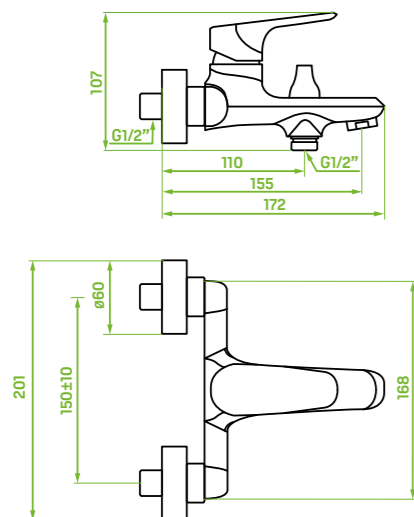

Rondo series

bath mixer
wall-mounted, without shower set

FINISH: CHROME
CODE: BLX_010D
EAN: 5907791127631

material: brass
spout reach: 155 mm
ceramic cartridge: 35 mm
flow class: spout $S \leq 19,8$ l/min,
hand shower $S \leq 19,8$ l/min
included: mounting elements

bath mixer
wall-mounted, with swivel spout, without shower set

FINISH: CHROME
CODE: BLX_01FD
EAN: 5907791103017

material: brass
spout reach: 387 mm
ceramic cartridge: 35 mm
flow class: spout $A \leq 15$ l/min,
hand shower $S \leq 19,8$ l/min
included: mounting elements

washbasin mixer
upright, with plug

FINISH: CHROME
CODE: BLX_022D
EAN: 5907791127648

material: brass
spout reach: 89 mm
ceramic cartridge: 35 mm
flow class: $A \leq 15$ l/min
connecting hoses 40 cm, mounting elements

washbasin mixer
wall-mounted

FINISH: CHROME
CODE: BLX_050D
EAN: 5907791127679

material: brass
spout reach: 250 mm
ceramic cartridge: 35 mm
flow class: $A \leq 15$ l/min
included: mounting elements

shower mixer
wall-mounted, without shower set

FINISH: CHROME
CODE: BLX_040D
EAN: 5907791127662

material: brass
ceramic cartridge: 35 mm
flow class: $A \leq 15$ l/min
included: mounting elements

We recommend to select Caris series
SEE P. 233