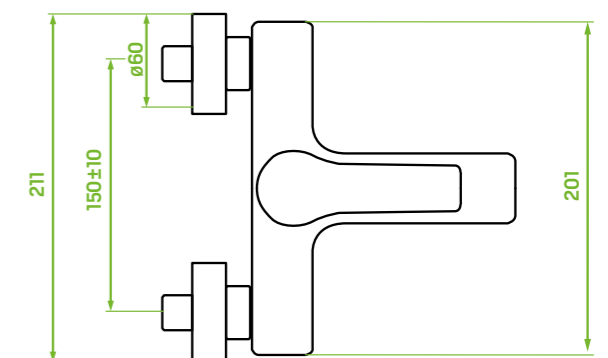

Raila series

bath mixer

wall-mounted, without shower set

FINISH: CHROME

CODE: BLL_010D
EAN: 5907791123138

FINISH: WHITE/CHROME

CODE: BLL_610D
EAN: 5907791139856

FINISH: BLACK/CHROME

CODE: BLL_710D
EAN: 5907791129772

material: brass

spout reach: 174 mm

ceramic cartridge: 35 mm

flow class: spout B ≤ 25,2 l/min,
hand shower B ≤ 25,2 l/min

included: mounting elements