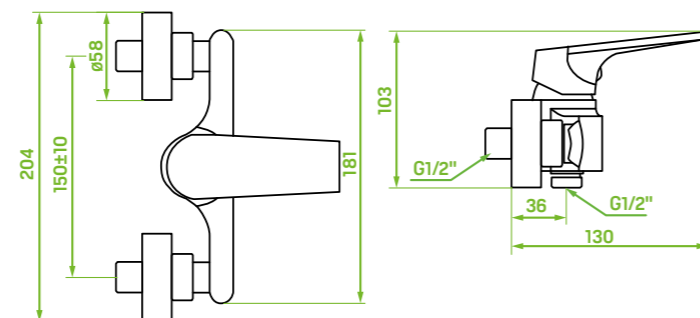

type of hose: metal braided rubber

length of hose: 1500 mm

overhead rain shower size: 250 x 250 mm

included: shower set, concealed box, elements for surface-
 mounting and concealed installation

Appia series