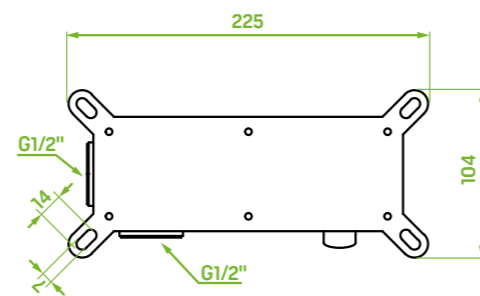

FINISH: GRAPHITE
CODE: BAO_922P
EAN: 5907791162229