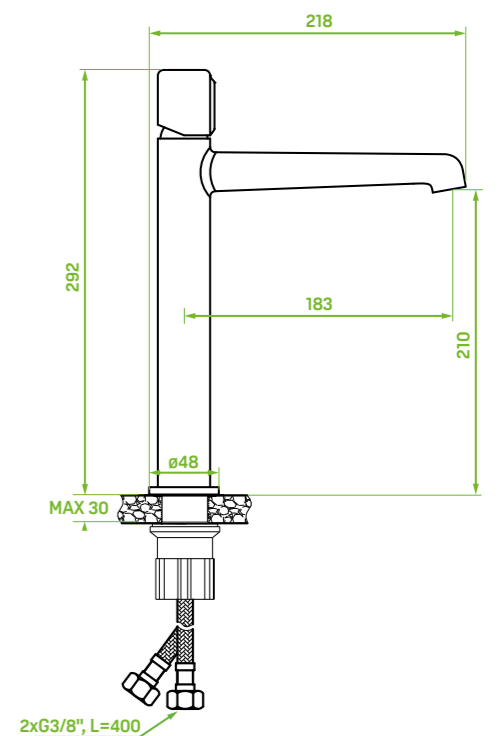

washbasin mixer
upright, with L-shaped spout and plug

FINISH: CHROME
CODE: BAO_025D
EAN: 5907791146816

FINISH: BLACK
CODE: BAO_725D
EAN: 5907791146922

FINISH: GRAPHITE
CODE: BAO_925D
EAN: 5907791147035

washbasin mixer
upright, countertop, with plug

FINISH: CHROME
CODE: BAO_02ND
EAN: 5907791146809

FINISH: BLACK
CODE: BAO_72ND
EAN: 5907791146915

FINISH: GRAPHITE
CODE: BAO_92ND
EAN: 5907791147028

Mixer is fitted with movable NEOPERL aerator to aerate water stream. Water stream angle adjustment allows to adapt a mixer to a washbasin, thus to set a preferred stream reach.

material: brass
spout reach: 177 mm
ceramic cartridge: 25 mm
flow class: Z ≤ 9 l/min
included: click-clack plug, key for aerator, connecting hoses 40 cm, easy assembly system

Mixer is fitted with movable NEOPERL aerator to aerate water stream. Water stream angle adjustment allows to adapt a mixer to a washbasin, thus to set a preferred stream reach.

material: brass
spout reach: 183 mm
ceramic cartridge: 25 mm
flow class: Z ≤ 9 l/min
included: click-clack plug, key for aerator, connecting hoses 40 cm, easy assembly system