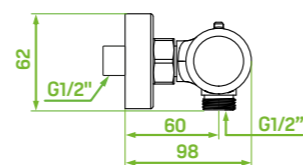

shower mixer

wall-mounted, thermostatic, without shower set

FINISH: CHROME

CODE: BAO_04TD
EAN 5907791162236

FINISH: BLACK

CODE: BAO_74TD
EAN: 5907791162243

FINISH: GRAPHITE

CODE: BAO_94TD
EAN: 5907791162250

Mixer fitted with special thermostatic cartridge allows to set an expected water temperature, the same any time the stream is activated. It gives a possibility to set a desired constant water temperature, without a risk of burns. This solution is popular in flats occupied by elderly people and families with small children for safety reasons.

THERMOSTATIC
MIXER

EASY
CLEANING
(CHROME)

material: brass

thermostatic cartridge

flow class: A ≤ 15 l/min

included: mounting elements

shower mixer

for concealed installation, with shower set

FINISH: CHROME

CODE: BAO_001P
EAN: 5907791146878

FINISH: BLACK

CODE: BAO_701P
EAN: 5907791146984

FINISH: GRAPHITE

CODE: BAO_901P
EAN: 5907791147097

Flexible, easy to clean and pleasant to touch silicone shower hose.

material: brass, steel, plastic

ceramic cartridge: 35 mm

flow class: overhead rain shower A ≤ 15 l/min, hand shower A ≤ 15 l/min

type of hose: silicone coated rubber

length of hose: 1500 mm

overhead rain shower size: Ø250 mm

included: shower set, concealed box, elements for surface-mounting and concealed installation