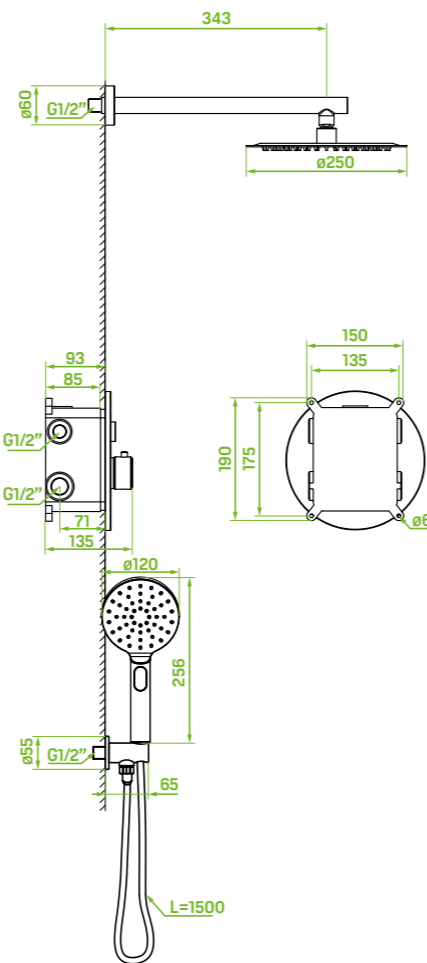

material: brass, steel, plastic

thermostatic cartridge

flow class: overhead rain shower A ≤ 15 l/min, hand shower Z ≤ 9 l/min

type of hose: metal braided rubber

length of hose: 1500 mm

overhead rain shower size: $\varnothing 250$ mm

included: shower set, concealed box, elements for surface-mounting and concealed installation