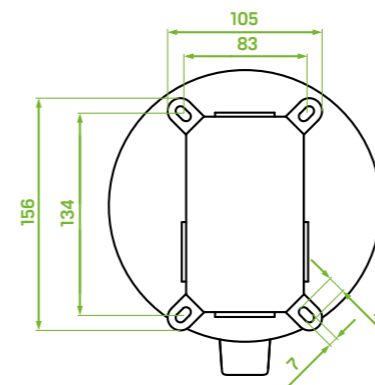

shower mixer
wall-mounted, without shower set

material: brass
ceramic cartridge: 35 mm
flow class: S ≤ 19,8 l/min
included: mounting elements

We recommend to select Zorita series
SEE P. 232, 238, 247

shower mixer
for concealed installation, with switch

material: brass
ceramic cartridge: 35 mm
flow class: A ≤ 15 l/min
included: concealed box, elements for surface-mounting and concealed installation