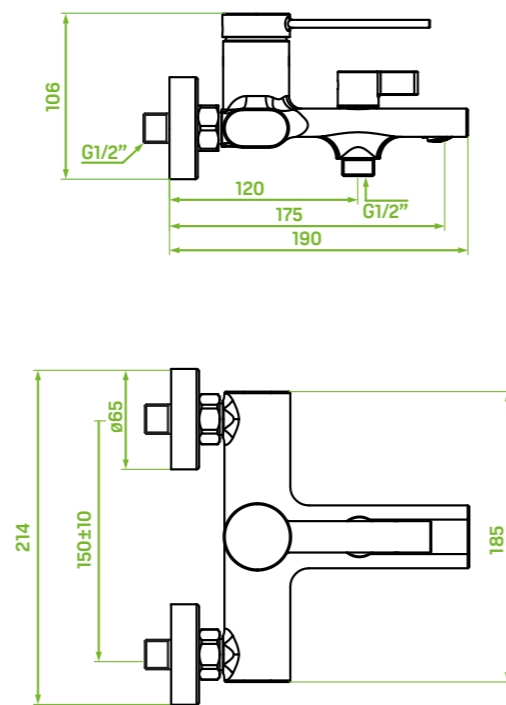

Mixer is fitted with movable NEOPERL aerator. Water stream angle adjustment allows to adapt a mixer to a washbasin, thus to set a preferred stream reach.