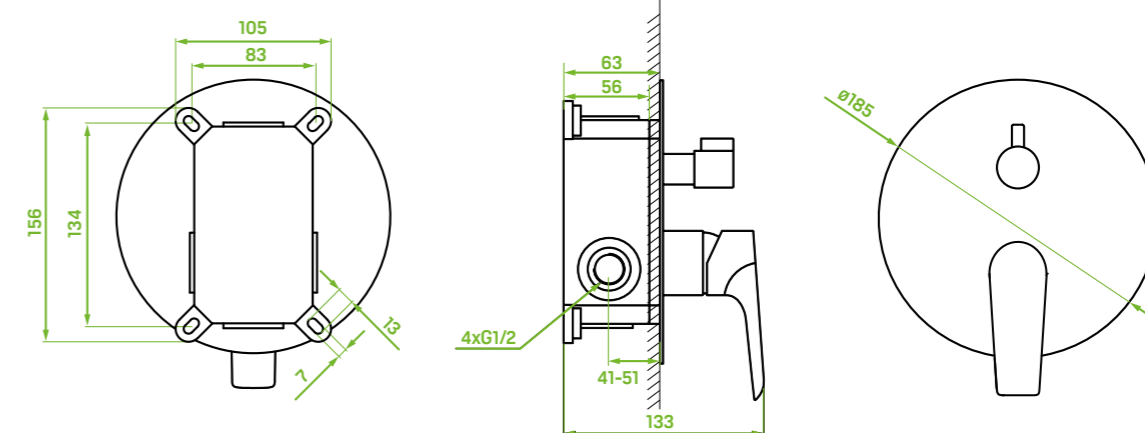

bidet mixer

upright, with plug

FINISH: CHROME
CODE: BLE_032D
EAN: 5907791143037

FINISH: WHITE/CHROME
CODE: BLE_632D
EAN: 5907791109743

material: brass

spout reach: 116 mm

ceramic cartridge: 35 mm

flow class: A ≤ 15 l/min

included: automatic plug, connecting hoses 40 cm, mounting elements

shower mixer

wall-mounted, without shower set

FINISH: CHROME
CODE: BLE_040D
EAN: 5907791125903

FINISH: WHITE/CHROME
CODE: BLE_640D
EAN: 5907791125941

material: brass

ceramic cartridge: 35 mm

flow class: A ≤ 15 l/min

included: mounting elements

We recommend to select Cers series
SEE P. 226, 248

shower mixer

for concealed installation, with switch

FINISH: CHROME
CODE: BLE_00PD
EAN: 5907791144867

FINISH: WHITE/CHROME
CODE: BLE_60PD
EAN: 5907791144874

material: brass

ceramic cartridge: 35 mm

flow class: S ≤ 19,8 l/min

included: concealed box, elements for surface-mounting and concealed installation