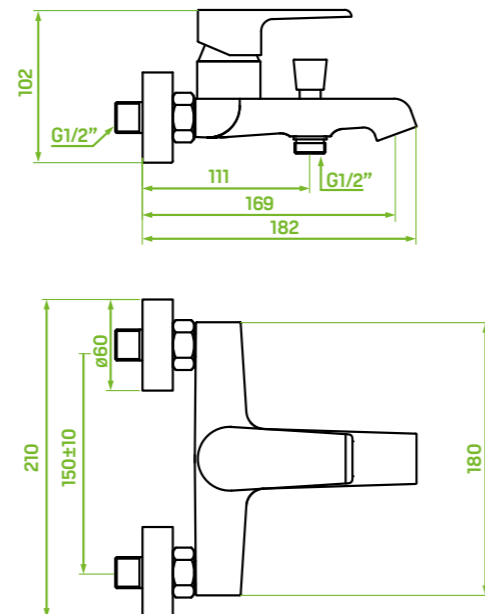

The series stands out with cascade shape of the spout with aerator to aerate the water stream.

material: brass

spout reach: 169 mm

ceramic cartridge: 35 mm

flow class: S ≤ 19,8 l/min

included: key for aerator, mounting elements