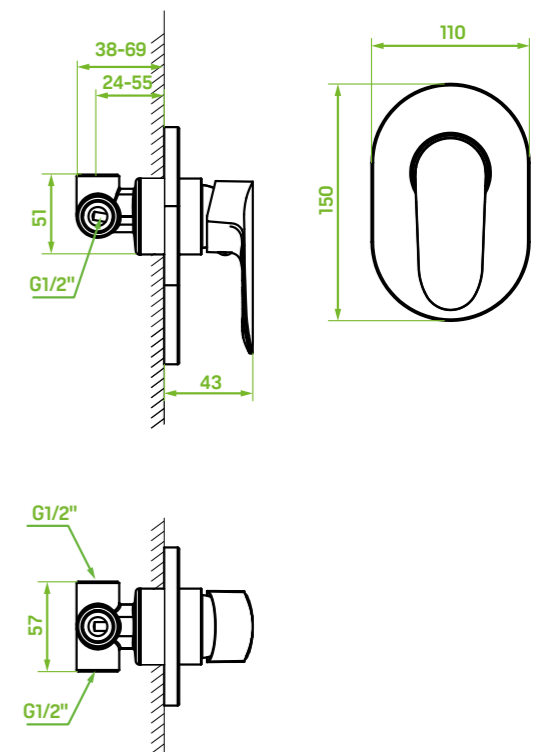

shower mixer

for concealed installation

FINISH: CHROME

CODE: BLP_00QD
EAN: 5907791102935

EASY
CLEANING
(CHROME)

material: brass

ceramic cartridge: 35 mm

flow class: S ≤ 19,8 l/min

included: elements for surface-mounting and concealed
installation