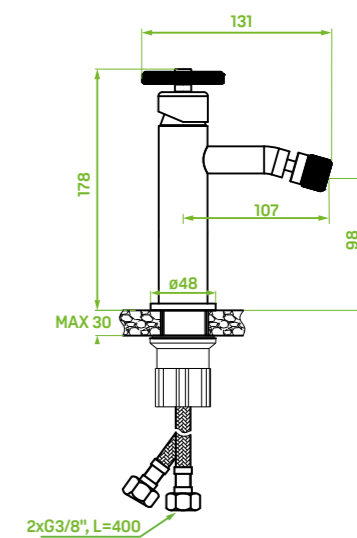

material: brass

spout reach: 107 mm

ceramic cartridge: 26 mm

flow class: Z ≤ 9 l/min

included: click-clack plug, connecting hoses 40 cm, easy assembly system

bath and shower mixer

for concealed installation, with shower set