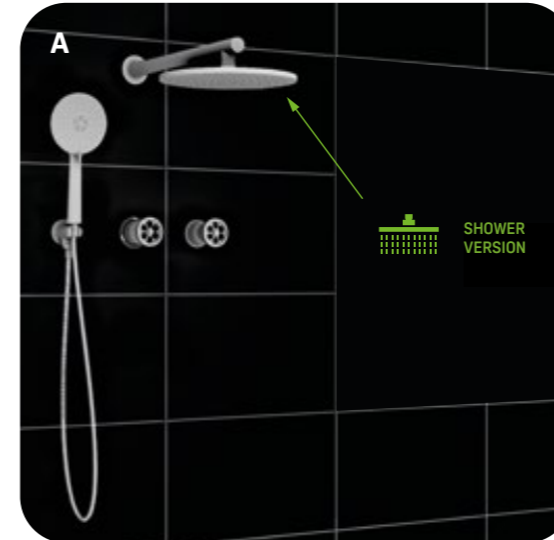

POSSIBLE VARIANTS OF CONNECTION OF BATH AND SHOWER MIXER