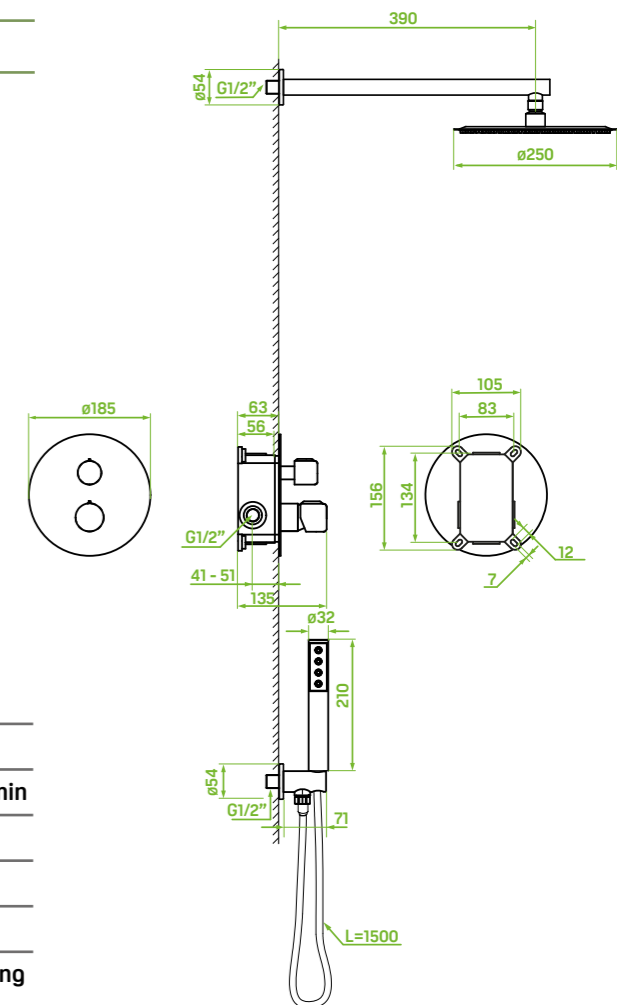

- material: brass, plastic
- spout reach: 240 mm
- ceramic cartridge: 35 mm
- flow class: spout A ≤ 15 l/min, hand shower A ≤ 15 l/min
- type of hose: silicone coated rubber
- length of hose: 1500 mm
- included: shower set, key for aerator, elements for surface-mounting and concealed installation

ceramic cartridge: 35 mm

flow class: overhead rain shower A ≤ 15 l/min, hand shower A ≤ 15 l/min

type of hose: silicone coated rubber

length of hose: 1500 mm

overhead rain shower size: Ø250 mm

included: shower set, concealed box, elements for surface-mounting and concealed installation