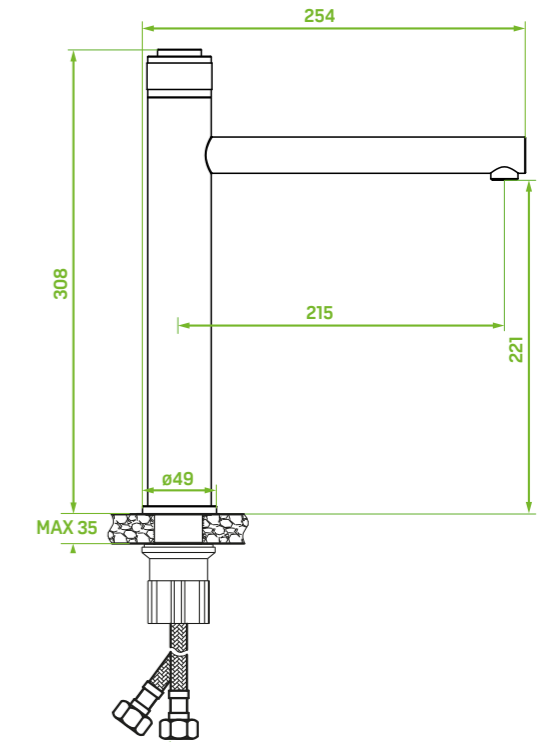

washbasin mixer

upright, countertop, with plug

FINISH: CHROME
CODE: BAV_02ND
EAN: 5907791176790

FINISH: BLACK
CODE: BAV_72ND
EAN: 5907791176851

START/STOP
CARTRIDGE

SAVING
WATER

CLICK-CLACK
PLUG

EASY
ASSEMBLY

material: brass

spout reach: 215 mm

cartridge – start/stop: 35 mm

flow class: Z ≤ 9 l/min

included: click-clack plug, connecting hoses 45 cm with
check valve, easy assembly system