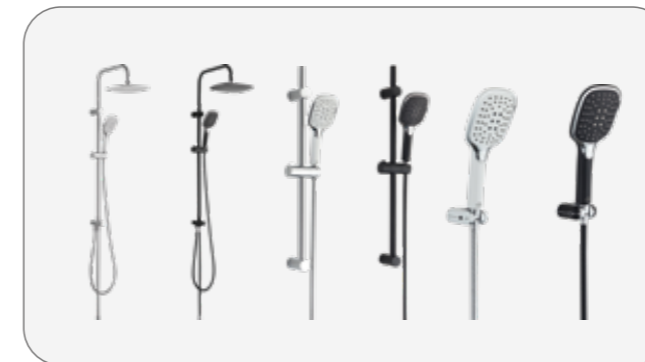

material: brass
ceramic cartridge: 35 mm
flow class: S ≤ 19,8 l/min
included: mounting elements

We recommend to select Zorita series
SEE P. 232, 238, 247