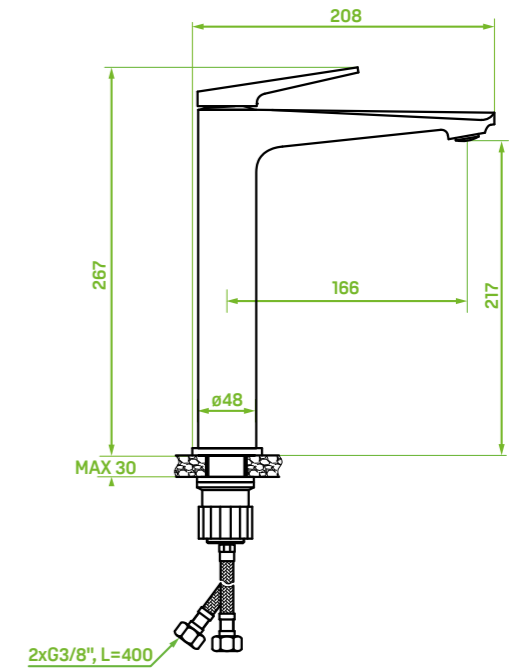

Rubio series

NEW NEW NEW NEW NEW NEW

bath mixer
wall-mounted, without shower set

FINISH: WHITE/GOLD
CODE: BVR_610G
EAN: 5907791185358

FINISH: BLACK/GOLD
CODE: BVR_710G
EAN: 5907791185402

CERAMIC SHOWER SWITCH

COIN SLOT AERATOR

- material: brass

- spout reach: 168 mm

- ceramic cartridge 30 mm

- flow class: spout A ≤ 15 l/min, hand shower A ≤ 15 l/min

- included: mounting elements

washbasin mixer
upright, with plug

FINISH: WHITE/GOLD
CODE: BVR_622G
EAN: 5907791185365

FINISH: BLACK/GOLD
CODE: BVR_722G
EAN: 5907791185419

SAVING WATER

COIN SLOT AERATOR

CLICK-CLACK PLUG

EASY ASSEMBLY

- material: brass

- spout reach: 111 mm

- ceramic cartridge: 25 mm

- flow class: Z ≤ 9 l/min

- included: click-clack plug, connecting hoses 40 cm, easy assembly system

washbasin mixer
upright, countertop, with plug

FINISH: WHITE/GOLD
CODE: BVR_62NG
EAN: 5907791185372

FINISH: BLACK/GOLD
CODE: BVR_72NG
EAN: 5907791185426

SAVING WATER

COIN SLOT AERATOR

CLICK-CLACK PLUG

EASY ASSEMBLY

- material: brass

- spout reach: 166 mm

- ceramic cartridge: 25 mm

- flow class: Z ≤ 9 l/min

- included: click-clack plug, connecting hoses 40 cm, easy assembly system

The mixer is fitted with aerator which can be removed with a coin. Such easy and quick method allows for removal and cleaning of aerator or its replacement.