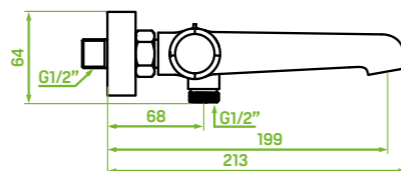

Pretto series

bath mixer
wall-mounted, without shower set

FINISH: CHROME
CODE: BAO_010D
EAN: 5907791146786

FINISH: BLACK
CODE: BAO_710D
EAN: 5907791146892

FINISH: GRAPHITE
CODE: BAO_910D
EAN: 5907791147004

Built-in hand shower/rain shower function switch in mixer body.

material: brass
spout reach: 199 mm
ceramic cartridge: 30 mm
flow class: spout A ≤ 15 l/min, hand shower A ≤ 15 l/min
included: key for aerator, mounting elements

bath mixer
for concealed installation, with shower set

NEW NEW NEW NEW NEW NEW NEW NEW

FINISH: CHROME
CODE: BAO_011P
EAN: 5907791182913

FINISH: BLACK
CODE: BAO_711P
EAN: 5907791182920

FINISH: GRAPHITE
CODE: BAO_911P
EAN: 5907791182937

Flexible, easy to clean and pleasant to touch silicone shower hose.

material: brass
spout reach: 231 mm
ceramic cartridge: 35 mm
flow class: spout : A ≤ 15 l/min, hand shower Z ≤ 9 l/min
type of hose: silicone coated rubber
length of hose: 1500 mm
included: shower set, concealed box, elements for surface-mounting and concealed installation