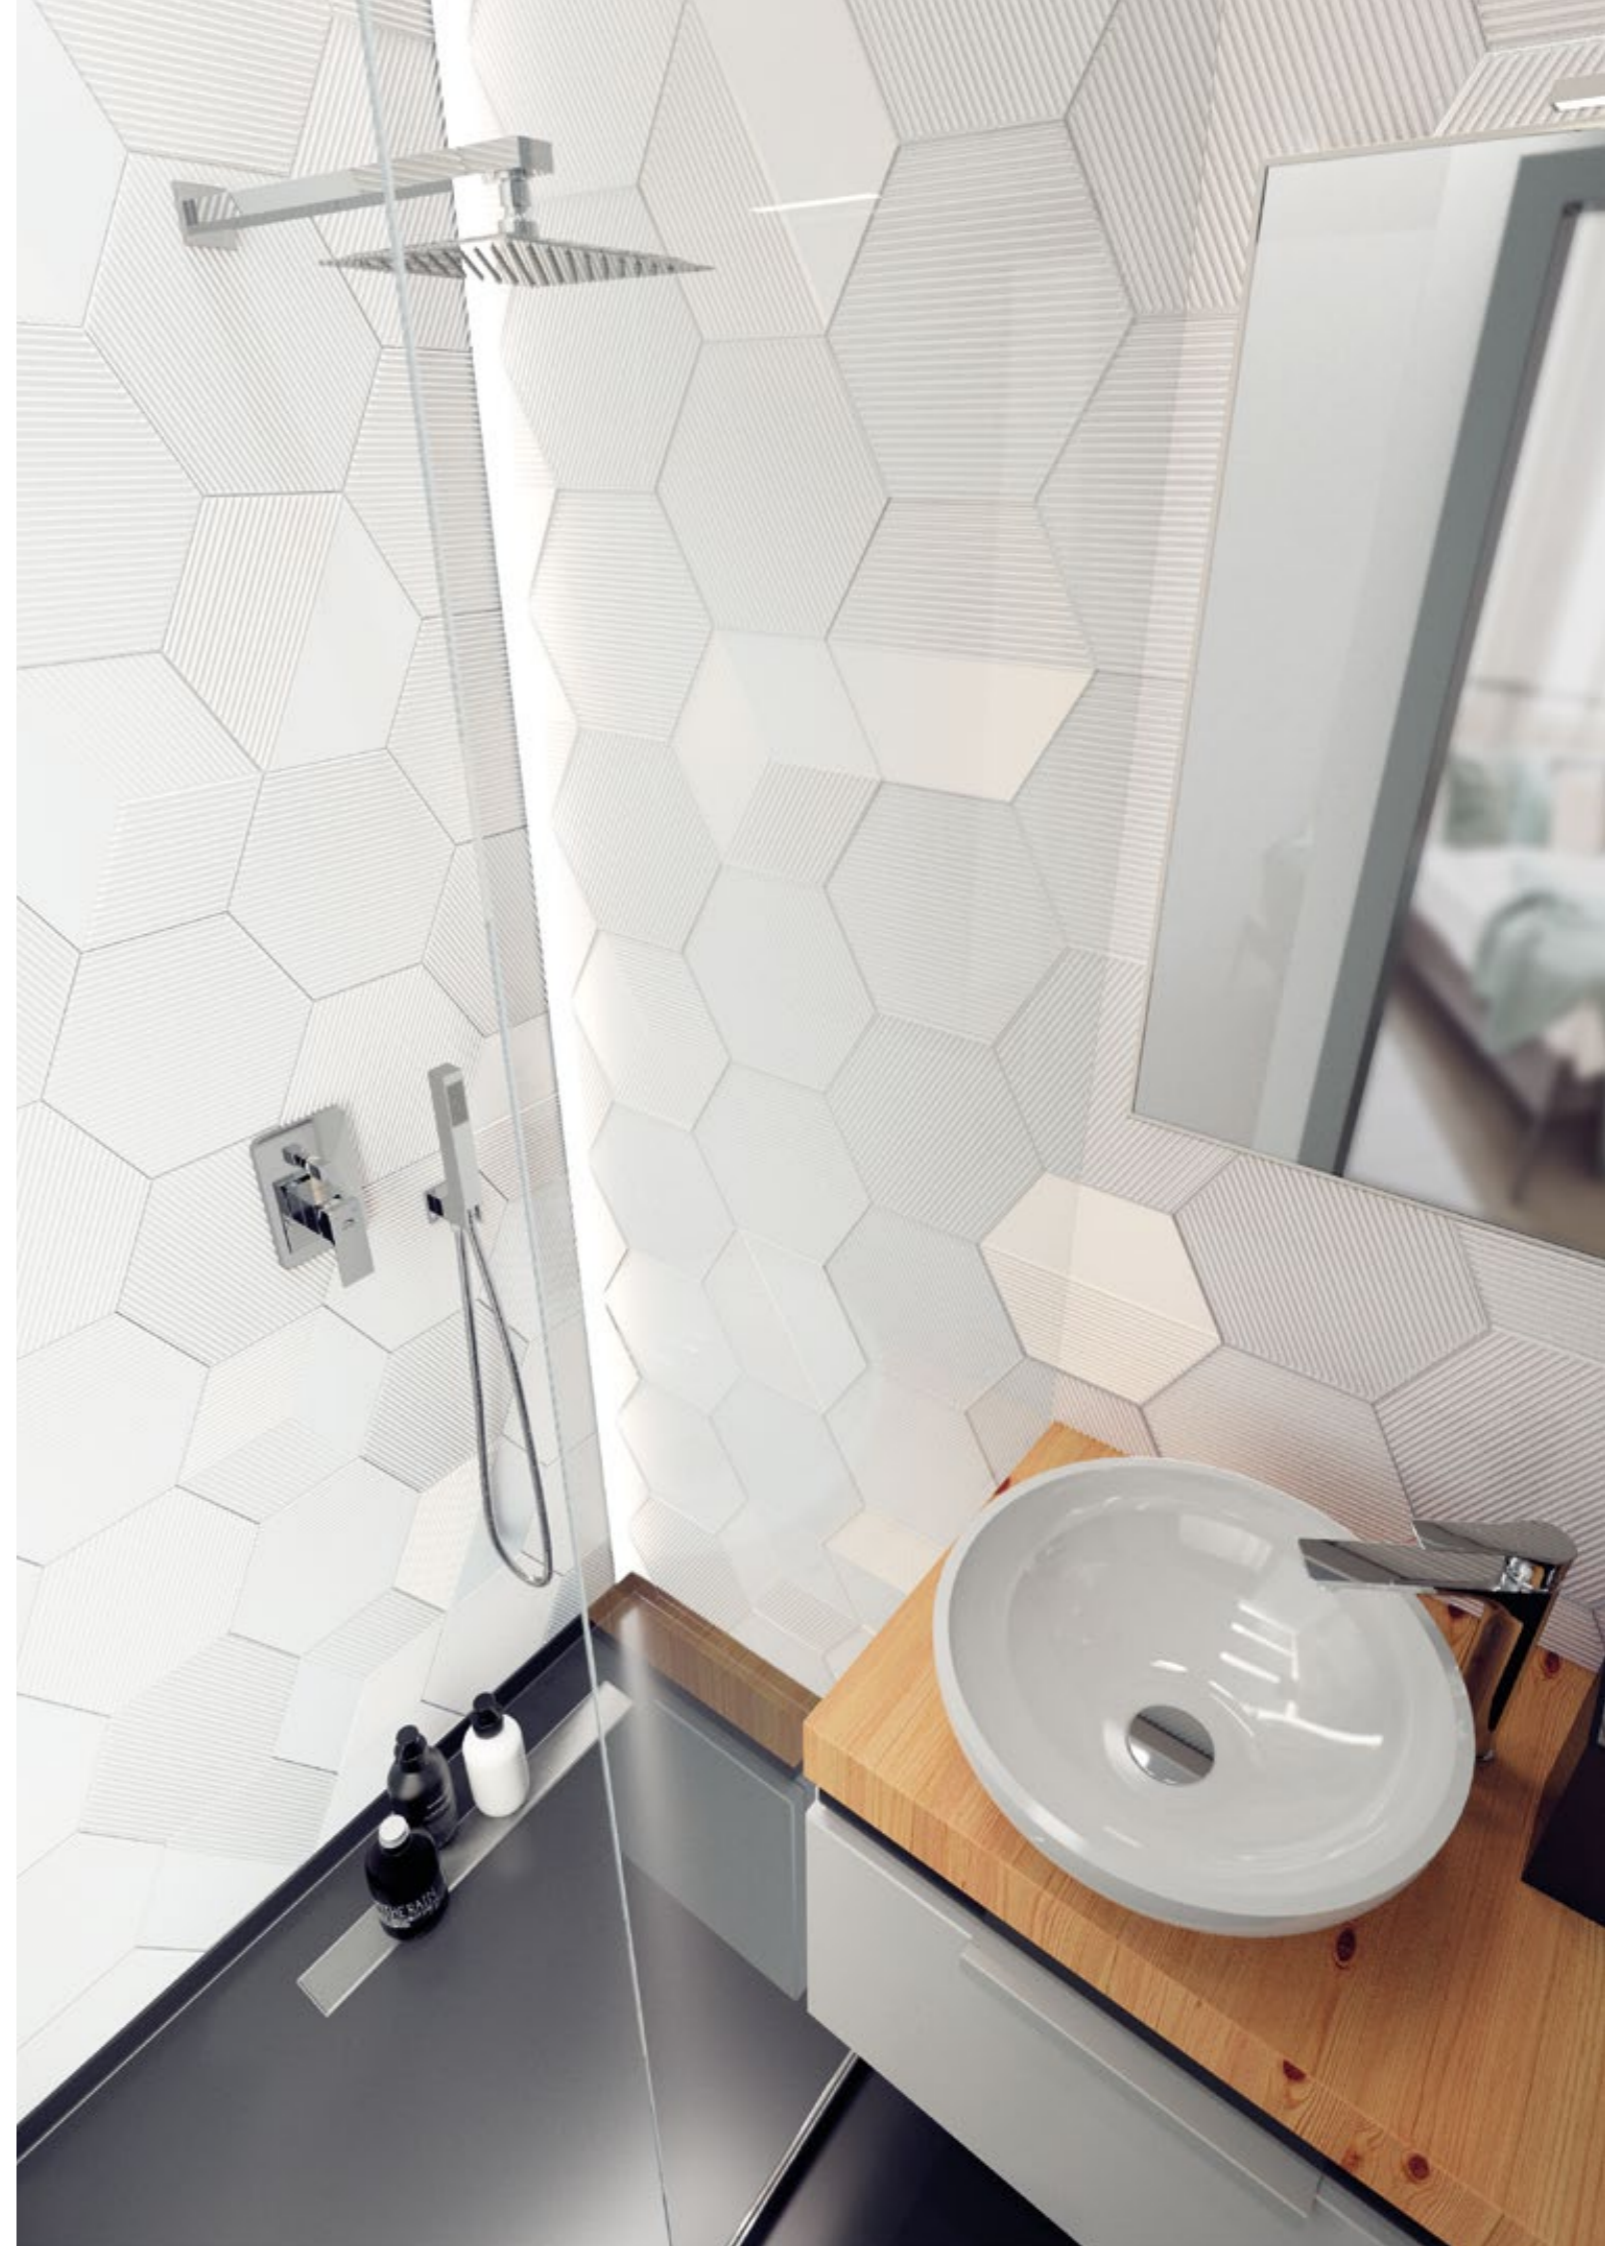

FINISH: CHROME
CODE BLL_001P
EAN: 5907791107350

material: brass, steel, plastic

ceramic cartridge: 35 mm

flow class: overhead rain shower A ≤ 15 l/min,
hand shower A ≤ 15 l/min

type of hose: metal braided rubber

length of hose: 1500 mm

overhead rain shower size: Ø200 mm

included: shower set, elements for surface-mounting and
concealed installation