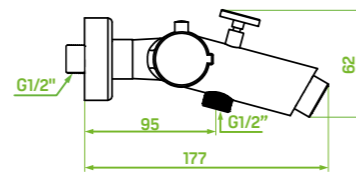

material: brass

spout reach: 177 mm

VERNET thermostatic cartridge

flow class: A ≤ 15 l/min

included: mounting elements