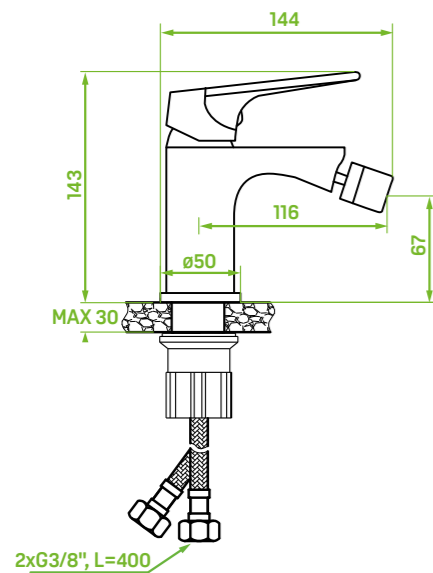

type of hose: metal braided rubber

length of hose: 1500 mm

overhead rain shower size: 250 x 250 mm

included: shower set, concealed box, elements for surface-
 mounting and concealed installation

Appia series