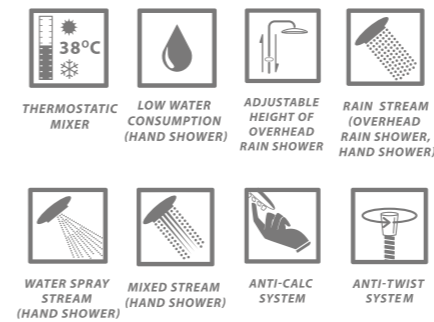

**shower column**

with thermostatic mixer

FINISH: CHROME

CODE: PLQ_00TD
EAN: 5907791143570

Shower column fitted with a mixer with special thermostatic cartridge allows to set a desired water temperature, the same any time the stream is activated. It gives a possibility to set a desired constant water temperature, without a risk of burns. This solution is popular in flats occupied by elderly people and families with small children for safety reasons.