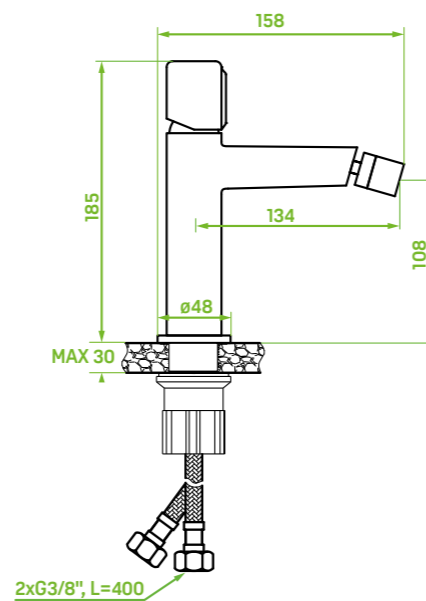

bidet mixer

upright, with plug

FINISH: CHROME
CODE: BAO_032D
EAN: 5907791146823

FINISH: BLACK
CODE: BAO_732D
EAN: 5907791146939

FINISH: GRAPHITE
CODE: BAO_932D
EAN: 5907791147042

material: brass

spout reach: 134 mm

ceramic cartridge: 25 mm

flow class: Z ≤ 9 l/min

included: click-clack plug, connecting hoses 40 cm, easy assembly system

shower mixer

wall-mounted, without shower set

FINISH: CHROME
CODE: BAO_040D
EAN: 5907791146830

FINISH: BLACK
CODE: BAO_740D
EAN: 5907791146946

FINISH: GRAPHITE
CODE: BAO_940D
EAN: 5907791147059

EASY
CLEANING
(CHROME)

material: brass

ceramic cartridge: 30 mm

flow class: B ≤ 25,2 l/min

included: mounting elements