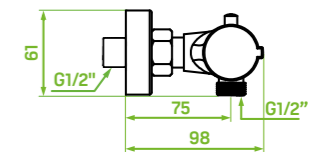

Mixer fitted with special thermostatic cartridge allows to set a desired water temperature, the same any time the stream is activated. It gives a possibility to set a desired constant water temperature, without a risk of burns. This solution is popular in flats occupied by elderly people and families with small children for safety reasons.