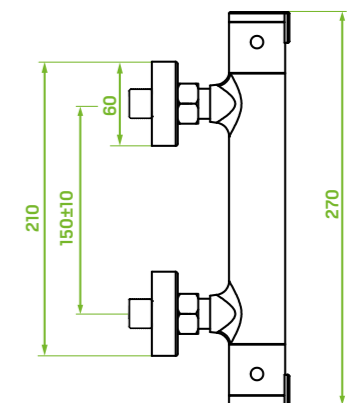

Termico series

bath mixer

thermostatic, without shower set

FINISH: CHROME

CODE: BAT_01TD
EAN: 5907791109248

FINISH: BLACK

CODE: BAT_71TD
EAN: 5907791175335

shower mixer

thermostatic, without shower set

FINISH: CHROME

CODE: BAT_04TD
EAN: 5907791109255

FINISH: BLACK

CODE: BAT_74TD
EAN: 5907791175342

material: brass

VERNET thermostatic cartridge

flow class: A ≤ 15 l/min

included: mounting elements

We recommend to select
Fino series
SEE P. 237

material: brass

spout reach: 177 mm

VERNET thermostatic cartridge

flow class: A ≤ 15 l/min

included: mounting elements

We recommend to select
Fino series
SEE P. 224

Mixer fitted with special thermostatic cartridge allows to set a desired water temperature, the same any time the stream is activated. It gives a possibility to set a desired constant water temperature, without a risk of burns. This solution is popular in flats occupied by elderly people and families with small children for safety reasons.