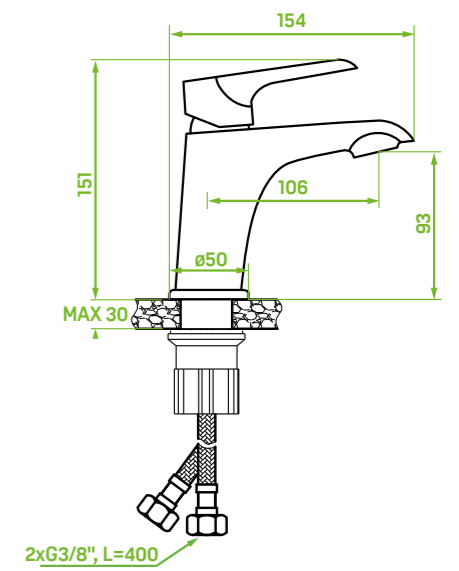

Alea series

bath mixer

wall-mounted, without shower set

FINISH: CHROME

CODE: BLE_010D
EAN: 5907791125873

FINISH: WHITE/CHROME

CODE: BLE_610D
EAN: 5907791125910

EASY
CLEANING
(CHROME)

material: brass

spout reach: 159 mm

ceramic cartridge: 35 mm

flow class: spout S ≤ 19,8 l/min,
hand shower S ≤ 19,8 l/min

included: key for aerator, mounting elements

bath mixer

wall-mounted, with swivel spout, without shower set

FINISH: CHROME

CODE: BLE_01FD
EAN: 5907791117830

FINISH: WHITE/CHROME

CODE: BLE_61FD
EAN: 5907791117847

FOLDABLE
SPOUT

material: brass

spout reach: 171 mm

ceramic cartridge: 35 mm

flow class: spout A ≤ 15 l/min, hand shower A ≤ 15 l/min

included: mounting elements

Mixer with foldable spout, which can be hidden, allows to gain more space, and thus comfort in the shower area. Spout position determines water outflow point. When it is hidden in the mixer body, water will run from hand shower, and when the spout is set perpendicularly to the mixer body, water will run directly to the bathtub.

Alea 3-hole bath mixer is designed for upright installation directly on a bathtub or in a shelf covered with tiles. Shower hose is concealed under tiles or bathtub.

bath mixer

upright 3-hole

FINISH: CHROME

CODE: BLE_013D
EAN: 5907791143365

FINISH: WHITE/CHROME

CODE: BLE_613D
EAN: 5907791143372

BUTTON
OPERATED
SWITCH

RAIN STREAM
(HAND SHOWER)

ANTI-CALC
SYSTEM

EASY
CLEANING
(CHROME)

material: brass, plastic

spout reach: 206 mm

ceramic cartridge: 35 mm

type of hose: metal braided rubber

flow class: spout A ≤ 15 l/min, hand shower A ≤ 15 l/min

length of hose: 1500 mm

included: key for aerator, connecting hoses 50 cm, mounting elements