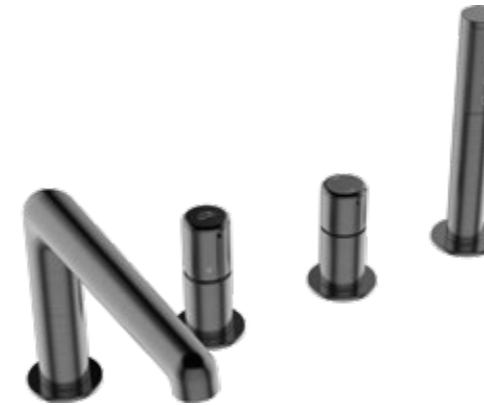

- material: brass, plastic
- spout reach: 240 mm
- ceramic cartridge: 35 mm
- flow class: spout A ≤ 15 l/min, hand shower A ≤ 15 l/min
- type of hose: silicone coated rubber
- length of hose: 1500 mm
- included: shower set, key for aerator, elements for surface-mounting and concealed installation

bath mixer
4-hole

FINISH: CHROME
KOD: BAO_014D
EAN: 5907791146861

FINISH: BLACK
KOD: BAO_714D
EAN: 5907791146977

FINISH: GRAPHITE
KOD: BAO_914D
EAN: 5907791147080

- material: brass, plastic
- spout reach: 206 mm
- ceramic cartridge: 30 mm
- flow class: spout A ≤ 15 l/min, hand shower A ≤ 15 l/min
- type of hose: chrome shower hose – metal braided rubber
- length of hose: 1500 mm
- included: shower set, key for aerator, connecting hoses 50 cm, mounting elements