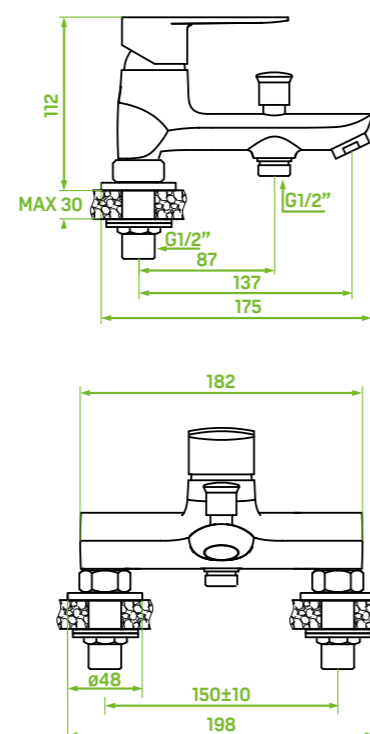

Appia series

bath mixer

wall-mounted, without shower set

FINISH: CHROME
CODE: BLP_010D
EAN: 5907791122780

EASY
CLEANING
(CHROME)

material: brass

spout reach: 172 mm

ceramic cartridge: 35 mm

flow class: spout S ≤ 19,8 l/min,
hand shower B ≤ 25,2 l/min

included: mounting elements

bath mixer

upright, without shower set

FINISH: CHROME
CODE: BLP_015D
EAN: 5907791129567

EASY
CLEANING
(CHROME)

material: brass

spout reach: 137 mm

ceramic cartridge: 35 mm

flow class: spout B ≤ 25,2 l/min,
hand shower B ≤ 25,2 l/min

included: mounting elements

FINISH: BLACK
CODE: BLP_715D
EAN: 5907791189622

NEW NEW NEW
NEW NEW NEW
NEW NEW NEW

bath mixer

wall-mounted, with swivel spout, without shower set

FINISH: CHROME
CODE: BLP_01FD
EAN: 5907791102997

MOVABLE
SPOUT

CERAMIC
SHOWER
SWITCH

material: brass

spout reach: 327 mm

ceramic cartridge: 35 mm

flow class: spout A ≤ 15 l/min,
hand shower A ≤ 15 l/min

included: mounting elements

Useful solution for utility rooms. Possibility to connect shower hose and hand shower.

bath mixer

upright, 1-hole, without shower set

FINISH: CHROME
CODE: BLP_01JD
EAN: 5907791129840

EASY
ASSEMBLY

EASY
CLEANING
(CHROME)

material: brass

spout reach: 115 mm

ceramic cartridge: 35 mm

flow class: spout S ≤ 19,8 l/min,
hand shower B ≤ 25,2 l/min

included: connecting hoses 40 cm,
easy assembly system

Multi-functional bath mixer perfect for installation in a bath, washbasin, bidet or utility room. It is ideal for small corner bathtubs. Possibility to connect shower hose and hand shower.

NEW NEW NEW
NEW NEW NEW
NEW NEW NEW