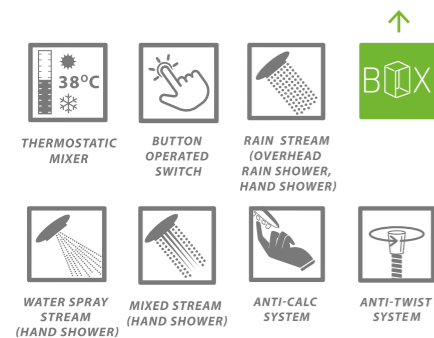

material: brass, steel, plastic

thermostatic cartridge

flow class: overhead rain shower A ≤ 15 l/min, hand shower Z ≤ 9 l/min

type of hose: metal braided rubber

length of hose: 1500 mm

overhead rain shower size: $\varnothing 250$ mm

included: shower set, concealed box, elements for surface-mounting and concealed installation