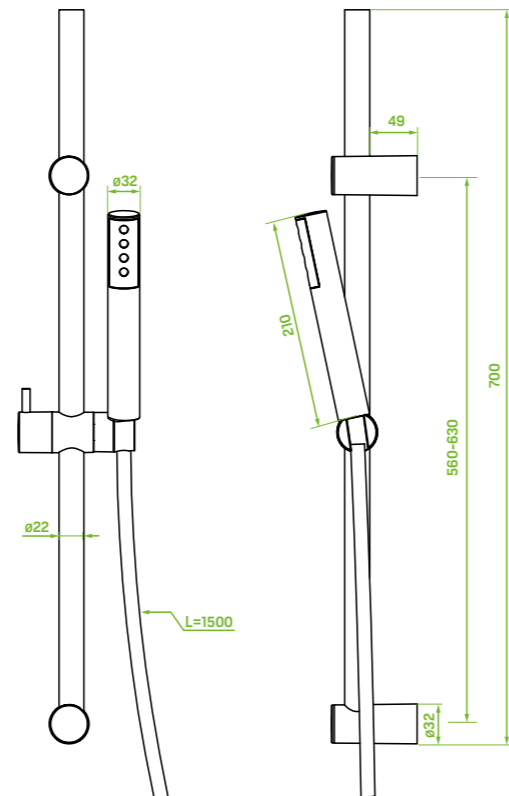

FINISH: CHROME
CODE: NLP_00AD
EAN: 5907791147363

FINISH: BLACK
CODE: NLP_70AD
EAN: 5907791147387

FINISH: GRAPHITE
CODE: NLP_10AD
EAN: 5907791147370

Riser rail shower set with brass wall mountings and hand shower bracket. Shower hose in silicone coating is exceptionally flexible, easy to clean and pleasant to touch. Hand shower is provided with a particularly gentle water spray stream.

material: brass, plastic

flow class: ZZ ≤ 7,2 l/min

type of hose: silicone coated rubber

length of hose: 1500 mm

included: mounting elements

Single-point shower set with brass wall mountings and hand shower bracket. Shower hose in silicone coating is exceptionally flexible, easy to clean and pleasant to touch. Hand shower is provided with a particularly gentle water spray stream.