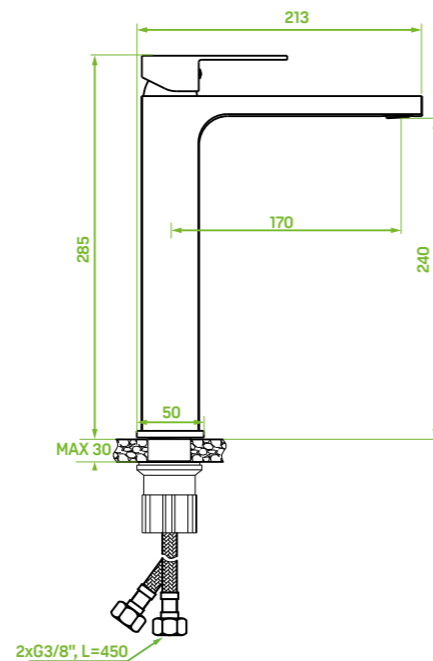

CLICK-CLACK
PLUG

EASY
ASSEMBLY

material: brass

spout reach: 170 mm

ceramic cartridge: 35 mm

flow class: A ≤ 15 l/min

included: click-clack plug, key for aerator, connecting hoses 45 cm, easy assembly system