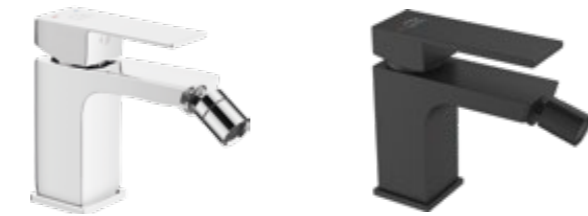

Kvadrato wall-mounted washbasin mixer is a perfect solution for those who wish to refresh their bathroom without having to retrofit the hydraulic system. Long swivel spout guarantees an exceptional use comfort.

washbasin mixer
wall-mounted

FINISH: CHROME
CODE: BLQ_050D
EAN: 5907791177261

FINISH: BLACK
CODE: BLQ_750D
EAN: 5907791177278

MOVABLE SPOUT

- material: brass
- spout reach: 209 mm
- ceramic cartridge: 35 mm
- flow class: A ≤ 15 l/min
- included: mounting elements

bidet mixer
upright, with plug

FINISH: CHROME
CODE: BLQ_032D
EAN: 5907791127556

FINISH: BLACK
CODE: BLQ_732D
EAN: 5907791177391

AUTOMATIC PLUG

- material: brass
- spout reach: 121 mm
- ceramic cartridge: 35 mm
- flow class: A ≤ 15 l/min
- included: automatic plug, connecting hoses 40 cm, mounting elements