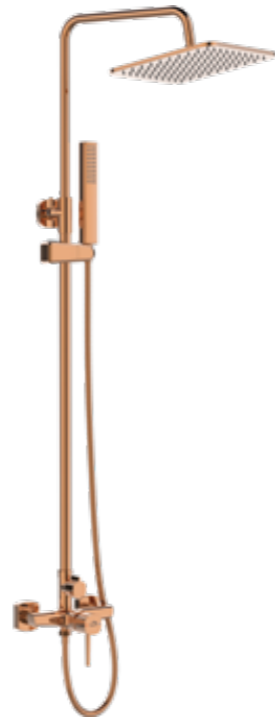

FINISH: GOLD
CODE: BAP_G40D
EAN: 5907791173706

EASY
CLEANING
(CHROME)

material: brass

ceramic cartridge: 30 mm

flow class: S ≤ 19,8 l/min

included: mounting elements

shower mixer

for concealed installation with shower set

FINISH: CHROME
CODE: BAP_001P
EAN: 5907791146694

FINISH: BLACK
CODE: BAP_701P
EAN: 5907791164605

FINISH: ROSE GOLD
CODE: BAP_801P
EAN: 5907791164674

FINISH: GOLD
CODE: BAP_G01P
EAN: 5907791173652

material: brass, steel, plastic

ceramic cartridge: 35 mm

flow class: overhead rain shower A ≤ 15 l/min,
hand shower A ≤ 15 l/min

type of hose: metal braided rubber

length of hose: 1500 mm

overhead rain shower size: 200 x 200 mm

included: shower set, concealed box, elements
for surface-mounting and concealed installation

shower column with mixer

FINISH: CHROME
CODE: PLA_00KX
EAN: 5907791174307

FINISH: BLACK
CODE: PLA_70KX
EAN: 5907791174314

FINISH: ROSE GOLD
CODE: PLA_80KX
EAN: 5907791174321

FINISH: GOLD
CODE: PLA_G0KX
EAN: 5907791174338