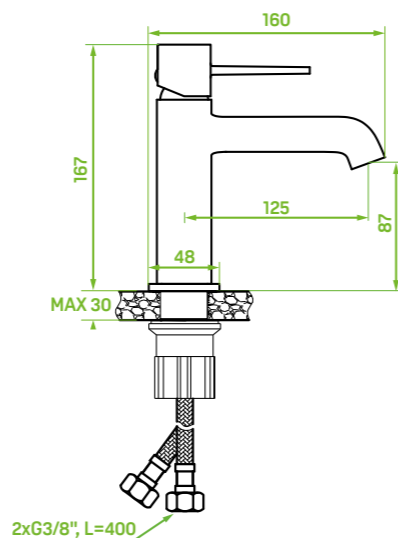

material: brass, plastic

spout reach: 188 mm

ceramic cartridge: 35 mm

flow class: spout S ≤ 19.8 l/min, hand shower A ≤ 15 l/min

type of hose: metal braided rubber

length of hose: 1500mm

included: shower set, concealed box, elements for surface-mounting and concealed installation

material: brass, plastic

spout reach: 205 mm

ceramic cartridge: 35 mm

flow class: spout S ≤ 19,8 l/min, hand shower Z ≤ 9 l/min

type of hose: metal braided rubber

length of hose: 1500 mm

included: shower set, key for aerator, connecting hoses 50 cm, mounting elements

material: brass

spout reach: 189 mm

ceramic cartridge: 35 mm

flow class: A ≤ 15 l/min

included: click-clack plug, concealed box, elements for surface-mounting and concealed installation

washbasin mixer
upright, with plug

spout reach: 125 mm

ceramic cartridge: 25 mm

flow class: $Z \leq 9$ l/min

included: click-clack plug, key for aerator, connecting hoses 40 cm, easy assembly system

washbasin mixer
upright, countertop, with plug