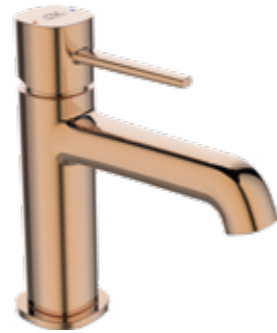

FINISH: ROSE GOLD
CODE: BAP_822D
EAN: 5907791164698