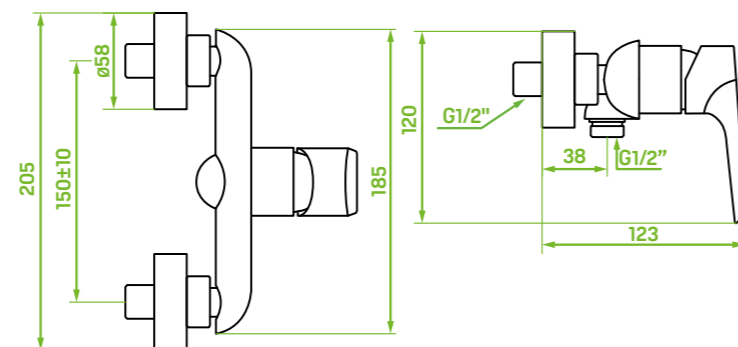

bidet mixer

upright, with plug

FINISH: CHROME
CODE: BLE_032D
EAN: 5907791143037

FINISH: WHITE/CHROME
CODE: BLE_632D
EAN: 5907791109743

material: brass

spout reach: 116 mm

ceramic cartridge: 35 mm

flow class: A ≤ 15 l/min

included: automatic plug, connecting hoses 40 cm, mounting elements

shower mixer

wall-mounted, without shower set

FINISH: CHROME
CODE: BLE_040D
EAN: 5907791125903

FINISH: WHITE/CHROME
CODE: BLE_640D
EAN: 5907791125941

material: brass

ceramic cartridge: 35 mm

flow class: A ≤ 15 l/min

included: mounting elements

We recommend to select Cers series
SEE P. 226, 248

shower mixer

for concealed installation, with switch

FINISH: CHROME
CODE: BLE_00PD
EAN: 5907791144867

FINISH: WHITE/CHROME
CODE: BLE_60PD
EAN: 5907791144874

material: brass

ceramic cartridge: 35 mm

flow class: S ≤ 19,8 l/min

included: concealed box, elements for surface-mounting and concealed installation