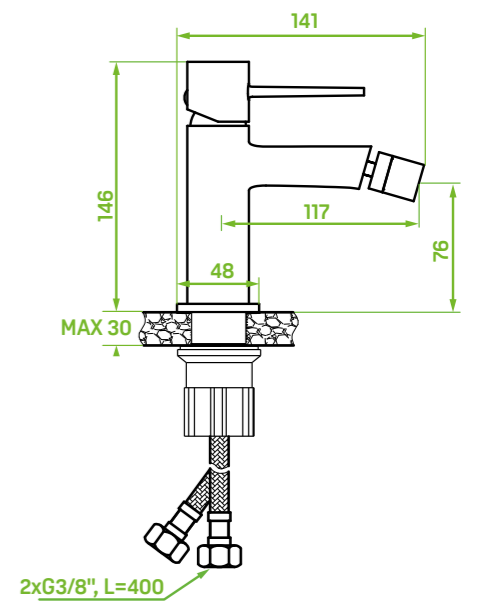

bidet mixer

for concealed installation, with bidetta shower set

FINISH: CHROME
CODE: BAP_031P
EAN: 5907791187536

FINISH: BLACK
CODE: BAP_731P
EAN: 5907791187543

FINISH: ROSE GOLD
CODE: BAP_831P
EAN: 5907791187550

FINISH: GOLD
CODE: BAP_G31P
EAN: 5907791187567

material: brass, steel

ceramic cartridge: 25 mm

flow class: $Z \leq 9$ l/min

type of hose: metal braided rubber

length of hose: 1500 mm

included: shower set, elements for surface-mounting and concealed installation

Water stream is started and stopped with use of push button in hand shower. Comfortable solution for small-sized bathrooms where no space for bidet is available.

upright bidet mixer
with plug

FINISH: CHROME
CODE: BAP_032D
EAN: 5907791146342

FINISH: BLACK
CODE: BAP_732D
EAN: 5907791164643

FINISH: ROSE GOLD
CODE: BAP_832D
EAN: 5907791164711

FINISH: GOLD
CODE: BAP_G32D
EAN: 5907791173690

material: brass

spout reach: 117 mm

ceramic cartridge: 25 mm

flow class: $Z \leq 9$ l/min

included: click-clack plug, connecting hoses 40 cm, easy assembly system