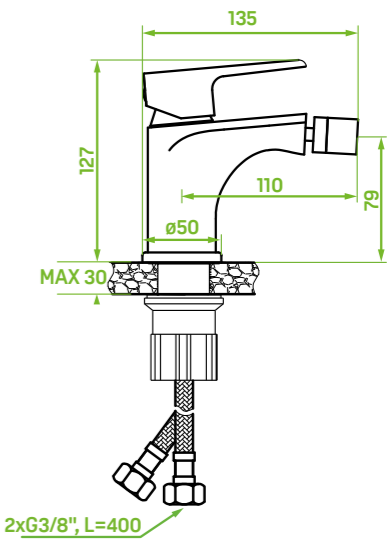

CLICK-CLACK
PLUG

EASY
ASSEMBLY

material: brass

spout reach: 110 mm

ceramic cartridge: 35 mm

flow class: A ≤ 15 l/min

included: click-clack plug, connecting hoses 40 cm, easy assembly system

shower mixer
wall-mounted, without shower set