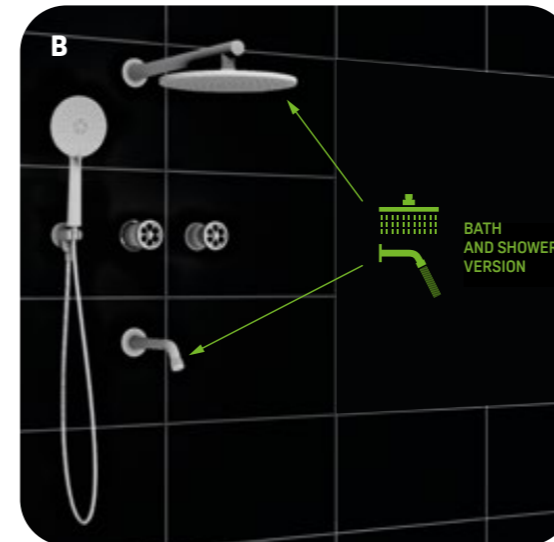

- bathtubs with screen
- bathrooms with bathtub - installation with spout
- shower cabins - installation with overhead rain shower.

Resizing from selected elements is possible by stopping a corresponding hole as specified in assembly instructions.

material: brass, steel, plastic

spout reach: 180 mm

flow class: spout A ≤ 15 l/min,
 overhead rain shower A ≤ 15 l/min, hand shower Z ≤ 9 l/min

ceramic cartridge: 35 mm

type of hose: metal braided rubber

length of hose: 1500 mm

overhead rain shower size: Ø250 mm

included: shower set, concealed box, elements for surface-mounting and concealed installation, box stopper

POSSIBLE VARIANTS OF CONNECTION OF BATH AND SHOWER MIXER

shower column
with mixer