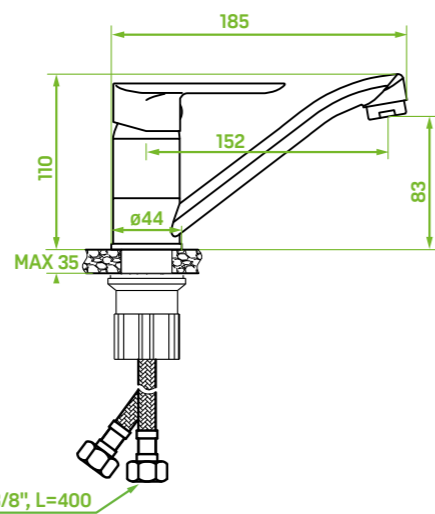

washbasin mixer
upright, with plug

FINISH: CHROME
CODE: BLP_022D
EAN: 5907791122797

material: brass
spout reach: 109 mm
ceramic cartridge: 35 mm
flow class: Z ≤ 9 l/min
included: click-clack plug, connecting hoses 40 cm, easy assembly system

washbasin mixer
upright, with swivel spout

FINISH: CHROME
CODE: BLP_026D
EAN: 5907791127815

material: brass
spout reach: 152 mm
ceramic cartridge: 35 mm
flow class: Z ≤ 9 l/min
included: connecting hoses 40 cm, mounting elements