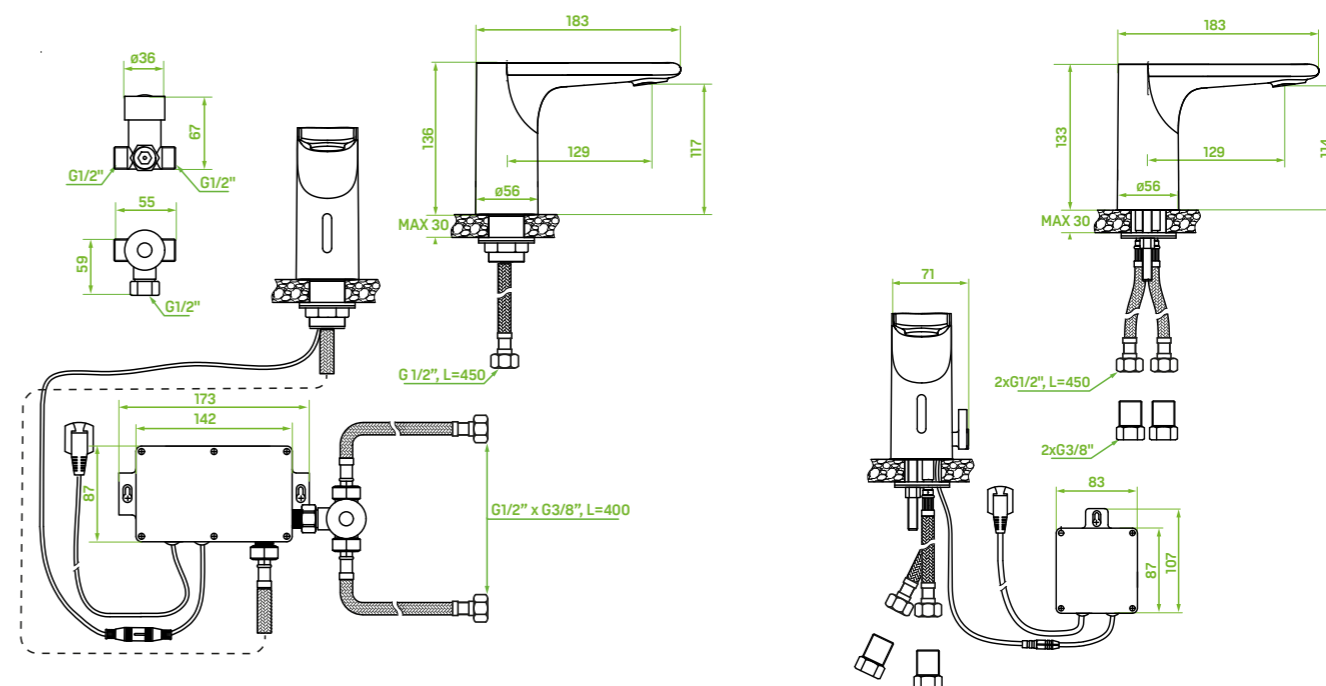

washbasin mixer

sensor, with integrated temperature control

FINISH: CHROME
CODE: BLY_024R
EAN: 5907791187581

FINISH: BLACK
CODE: BLY_724R
EAN: 5907791189646

SENSOR MIXER

SAVING WATER

material: brass

spout reach: 129 mm

sensor cartridge: 18 mm

flow class: Z ≤ 9 l/min

included: transformer 100-230 V AC, 50-60 Hz or 4 x AA batteries; key for aerator, connecting hoses 45 cm, mounting elements

Sensor mixer activated by photocell through getting hands near motion detecting sensor. The mixer stops automatically after they are taken away. Safety switch triggers after 60 seconds. Motion sensing area is 12-18 cm. Water temperature adjustment, depending on model, is effected by setting a knob integrated with the mixer body or a controller provided under the top. Sensor operation reduces contact with bacteria and viruses. This is a solution for bathrooms used by small children who forget to switch water off. The mixer, when installed in a public place, will have a positive effect on reduction of water consumption and thus bills.