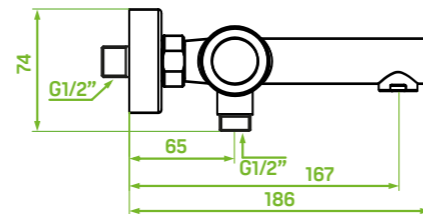

Volumo series

bath mixer

wall-mounted, without shower set

FINISH: CHROME
CODE: BAV_010D
EAN: 5907791176776

FINISH: BLACK
CODE: BAV_710D
EAN: 5907791176837

START/STOP
CARTRIDGE

90°
CERAMIC
SHOWER
SWITCH

material: brass

spout reach: 167 mm

cartridge – start/stop: 35 mm

flow class: spout A ≤ 15 l/min,
hand shower S ≤ 19,8 l/min

included: mounting elements with check valve

An elegant and universal model. Decorated knobs, thanks to a special texture, facilitate operation even with wet hands. Mixer is fitted with a start/stop cartridge for closing and opening water flow by pushing a button at the body right*. The knob on the right is for water temperature adjustment, while on the left – for switching the stream between spout and hand shower. The button is a solution for easy opening of the water stream, e.g. for bathrooms used by children.

*Fittings started by button, possibility to adjust the intensity of water outflow with the function switch.

With start/stop cartridge opening and closing the water stream is effected by pushing a button located on the top of the mixer*. Temperature adjustment takes place by turning the knob either to the left or to the right. Mixer with ECO function with low water flow.

*Fittings started by button, possibility to adjust the intensity of water outflow with the function switch.

washbasin mixer

upright, with plug

FINISH: CHROME
CODE: BAV_022D
EAN: 5907791176783

FINISH: BLACK
CODE: BAV_722D
EAN: 5907791176844

START/STOP
CARTRIDGE

SAVING
WATER

CLICK-CLACK
PLUG

EASY
ASSEMBLY

material: brass

spout reach: 129 mm

cartridge – start/stop: 35 mm

flow class: Z ≤ 9 l/min

included: click-clack plug, connecting hoses 45 cm with
check valve, easy assembly system

washbasin mixer

upright, countertop, with plug