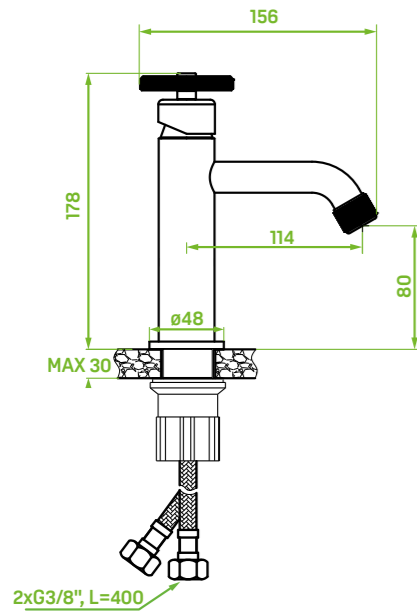

Muro series

washbasin mixer
upright, with plug

FINISH: BLACK
CODE: BAU_722D
EAN: 5907791166197

FINISH: GRAPHITE
CODE: BAU_922D
EAN: 5907791166265

material: brass
spout reach: 114 mm
ceramic cartridge: 26 mm
flow class: $Z \leq 9$ l/min
included: click-clack plug, connecting hoses 40 cm, easy assembly system