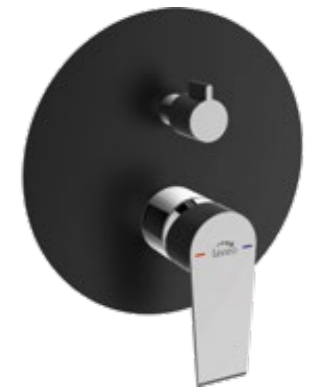

FINISH: BLACK/CHROME
CODE: BAH_70PD
EAN: 5907791146687

material: brass
ceramic cartridge: 35 mm
flow class: A ≤ 15 l/min
included: concealed box, elements for surface-mounting and concealed installation