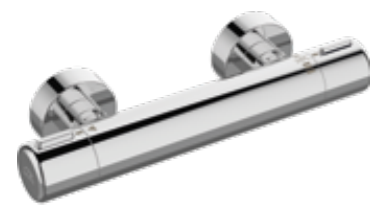

FINISH: GRAPHITE
CODE: BAO_940D
EAN: 5907791147059

EASY
CLEANING
(CHROME)

material: brass

ceramic cartridge: 30 mm

flow class: B ≤ 25,2 l/min

included: mounting elements

shower mixer

wall-mounted, thermostatic, without shower set