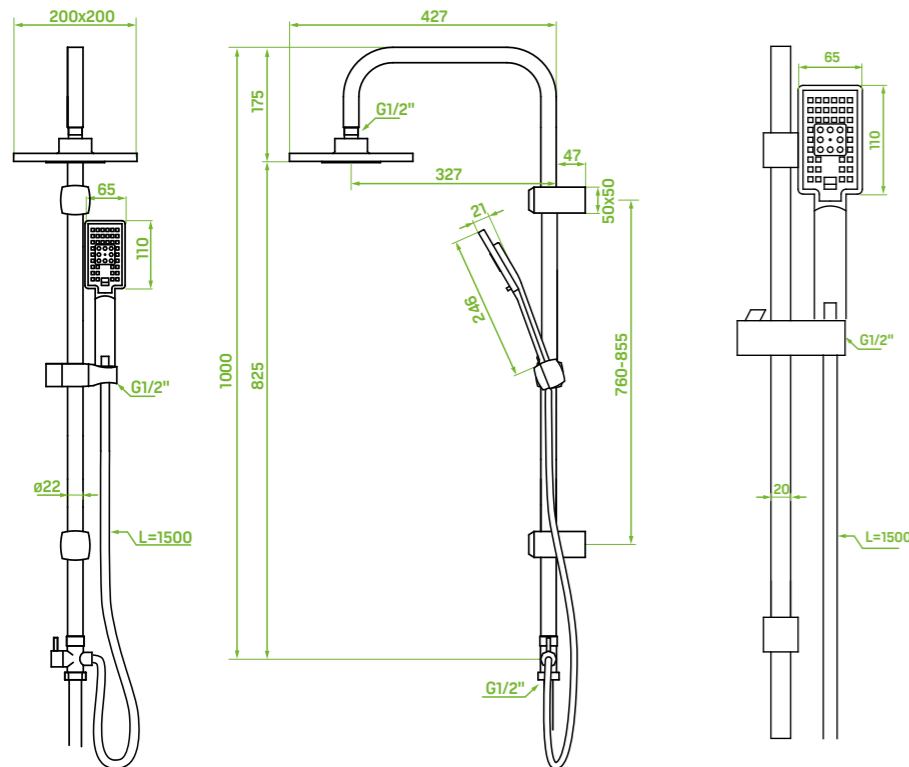

material: brass, steel, plastic

flow class: rain shower
Z ≤ 12 l/min,
hand shower ZZ ≤ 7,2 l/min

type of hose: metal braided
rubber

length of hose: 1500 mm

overhead rain shower size:
200x200 mm

included: mounting
elements

FINISH: CHROME
CODE: PLQ_00KX
EAN: 5907791109231