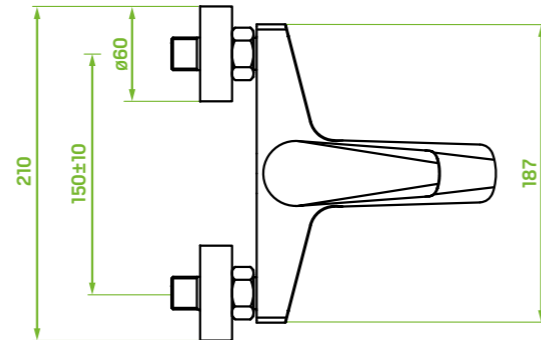

Rubio series

NEW NEW NEW NEW NEW NEW

bath mixer
wall-mounted, without shower set

FINISH: WHITE/GOLD
CODE: BVR_610G
EAN: 5907791185358

FINISH: BLACK/GOLD
CODE: BVR_710G
EAN: 5907791185402

CERAMIC SHOWER SWITCH

COIN SLOT AERATOR

- material: brass

- spout reach: 168 mm

- ceramic cartridge 30 mm

- flow class: spout A ≤ 15 l/min, hand shower A ≤ 15 l/min

- included: mounting elements

washbasin mixer
upright, with plug

FINISH: WHITE/GOLD
CODE: BVR_622G
EAN: 5907791185365

FINISH: BLACK/GOLD
CODE: BVR_722G
EAN: 5907791185419

SAVING WATER

COIN SLOT AERATOR

CLICK-CLACK PLUG

EASY ASSEMBLY

- material: brass

- spout reach: 111 mm

- ceramic cartridge: 25 mm

- flow class: Z ≤ 9 l/min

- included: click-clack plug, connecting hoses 40 cm, easy assembly system

washbasin mixer
upright, countertop, with plug

FINISH: WHITE/GOLD
CODE: BVR_62NG
EAN: 5907791185372

FINISH: BLACK/GOLD
CODE: BVR_72NG
EAN: 5907791185426

SAVING WATER

COIN SLOT AERATOR

CLICK-CLACK PLUG

EASY ASSEMBLY

- material: brass

- spout reach: 166 mm

- ceramic cartridge: 25 mm

- flow class: Z ≤ 9 l/min

- included: click-clack plug, connecting hoses 40 cm, easy assembly system

The mixer is fitted with aerator which can be removed with a coin. Such easy and quick method allows for removal and cleaning of aerator or its replacement.