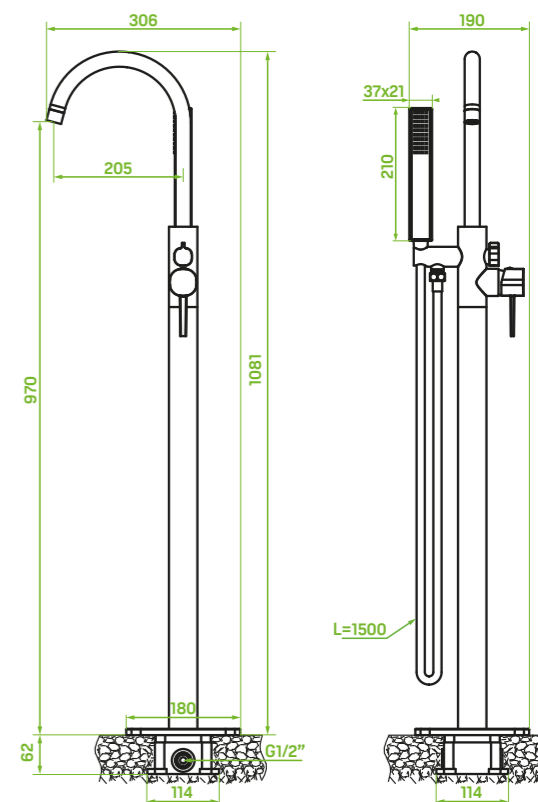

material: brass, plastic

spout reach: 188 mm

ceramic cartridge: 35 mm

flow class: spout S ≤ 19.8 l/min, hand shower A ≤ 15 l/min

type of hose: metal braided rubber

length of hose: 1500mm

included: shower set, concealed box, elements for surface-mounting and concealed installation

FINISH: GOLD
CODE: BAP_G11S
EAN: 5907791183286

- CERAMIC SHOWER SWITCH
- RAIN STREAM
- ANTI-CALC SYSTEM
- ANTI-TWIST SYSTEM
- EASY CLEANING (CHROME)
- BOX

material: brass, plastic

spout reach: 205 mm

ceramic cartridge: 35 mm

flow class: spout A ≤ 15 l/min, hand shower Z ≤ 9 l/min

type of hose: metal braided rubber

length of hose: 1500 mm

included: shower set, concealed box, elements for surface-mounting and concealed installation

material: brass, plastic

spout reach: 205 mm

ceramic cartridge: 35 mm

flow class: spout S ≤ 19,8 l/min, hand shower Z ≤ 9 l/min

type of hose: metal braided rubber

length of hose: 1500 mm

included: shower set, key for aerator, connecting hoses 50 cm, mounting elements