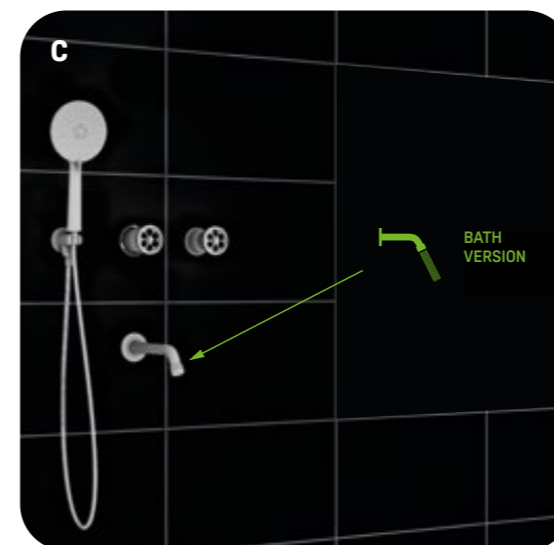

POSSIBLE VARIANTS OF CONNECTION OF BATH AND SHOWER MIXER