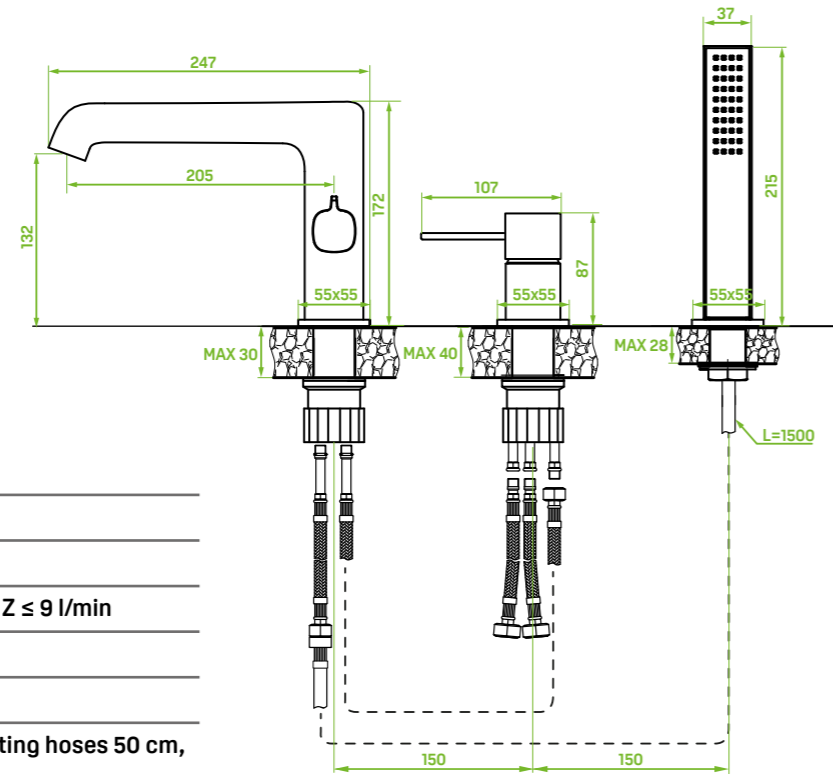

material: brass, plastic

spout reach: 188 mm

ceramic cartridge: 35 mm

flow class: spout S ≤ 19.8 l/min, hand shower A ≤ 15 l/min

type of hose: metal braided rubber

length of hose: 1500mm

included: shower set, concealed box, elements for surface-mounting and concealed installation

material: brass, plastic

spout reach: 205 mm

ceramic cartridge: 35 mm

flow class: spout S ≤ 19,8 l/min, hand shower Z ≤ 9 l/min

type of hose: metal braided rubber

length of hose: 1500 mm

included: shower set, key for aerator, connecting hoses 50 cm, mounting elements