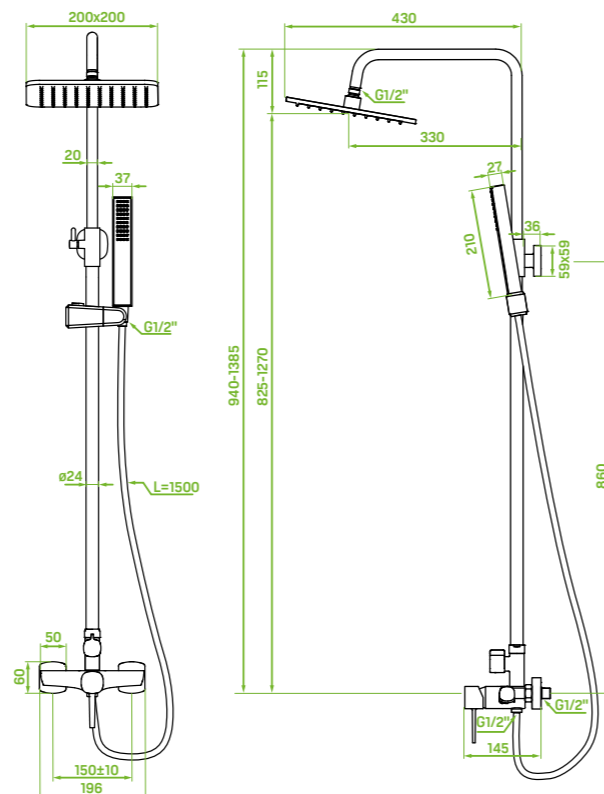

shower column with mixer

FINISH: CHROME
CODE: PLA_00KX
EAN: 5907791174307

FINISH: BLACK
CODE: PLA_70KX
EAN: 5907791174314

FINISH: ROSE GOLD
CODE: PLA_80KX
EAN: 5907791174321

FINISH: GOLD
CODE: PLA_G0KX
EAN: 5907791174338

ADJUSTABLE HEIGHT OF OVERHEAD RAIN SHOWER
RAIN STREAM (OVERHEAD RAIN SHOWER, HAND SHOWER)
ANTI-CALC SYSTEM
ANTI-TWIST SYSTEM

material: brass, steel, plastic

ceramic cartridge: 35 mm

flow class: overhead rain shower $Z \leq 12$ l/min,
hand shower $Z \leq 12$ l/min

type of hose: metal braided rubber

length of hose: 1500 mm

overhead rain shower size: 200x200 mm

included: mounting elements

shower set riser rail

FINISH: CHROME
CODE: NAP_01A1
EAN: 5907791173393

FINISH: BLACK
CODE: NAP_71A1
EAN: 5907791173423

FINISH: ROSE GOLD
CODE: NAP_81A1
EAN: 5907791173454

FINISH: GOLD
CODE: NAP_G1A1
EAN: 5907791173485

LENGTH OF BAR
ADJUSTABLE FITTING SPAN
RAIN STREAM (HAND SHOWER)
ANTI-CALC SYSTEM
ANTI-TWIST SYSTEM

material: steel, plastic

flow class: $Z \leq 12$ l/min

type of hose: metal braided rubber

length of hose: 1500 mm

included: mounting elements