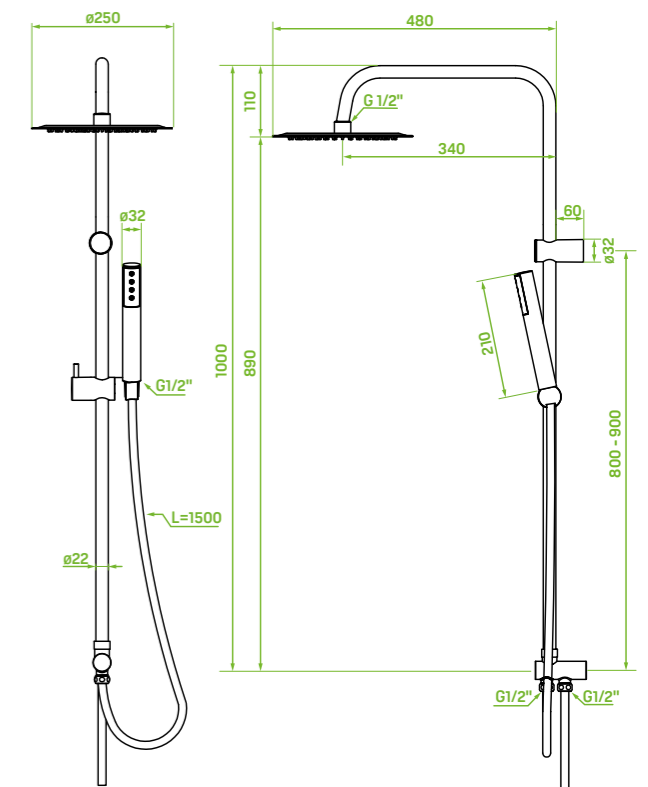

shower column

Shower column with brass wall mountings and hand shower bracket. Shower hose in silicone coating is exceptionally flexible, easy to clean and pleasant to touch. Hand shower is provided with a particularly gentle water spray stream. The column is fitted with elegant button operated function switch for switching between hand shower and overhead rain shower.

material: brass, steel, plastic

flow class: rain shower $Z \leq 12$ l/min, hand shower $ZZ \leq 7,2$ l/min

type of hose: silicone coated rubber

length of hose: 1500 mm

overhead rain shower size: $\varnothing 250$ mm

included: mounting elements