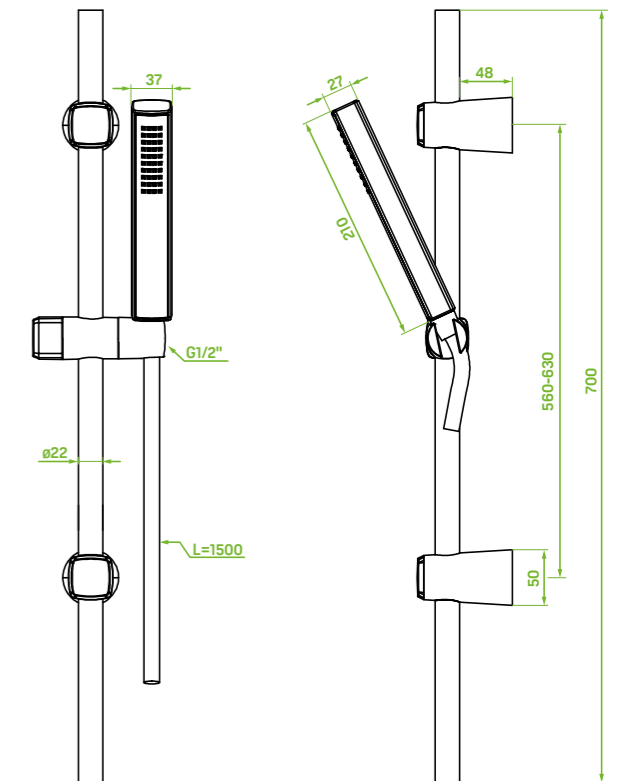

shower column with mixer

FINISH: CHROME
CODE: PLA_00KX
EAN: 5907791174307

FINISH: BLACK
CODE: PLA_70KX
EAN: 5907791174314

FINISH: ROSE GOLD
CODE: PLA_80KX
EAN: 5907791174321

FINISH: GOLD
CODE: PLA_G0KX
EAN: 5907791174338

ADJUSTABLE HEIGHT OF OVERHEAD RAIN SHOWER
RAIN STREAM (OVERHEAD RAIN SHOWER, HAND SHOWER)
ANTI-CALC SYSTEM
ANTI-TWIST SYSTEM

material: brass, steel, plastic

ceramic cartridge: 35 mm

flow class: overhead rain shower $Z \leq 12$ l/min,
hand shower $Z \leq 12$ l/min

type of hose: metal braided rubber

length of hose: 1500 mm

overhead rain shower size: 200x200 mm

included: mounting elements

shower set riser rail

FINISH: CHROME
CODE: NAP_01A1
EAN: 5907791173393

FINISH: BLACK
CODE: NAP_71A1
EAN: 5907791173423

FINISH: ROSE GOLD
CODE: NAP_81A1
EAN: 5907791173454

FINISH: GOLD
CODE: NAP_G1A1
EAN: 5907791173485

LENGTH OF BAR
ADJUSTABLE FITTING SPAN
RAIN STREAM (HAND SHOWER)
ANTI-CALC SYSTEM
ANTI-TWIST SYSTEM

material: steel, plastic

flow class: $Z \leq 12$ l/min

type of hose: metal braided rubber

length of hose: 1500 mm

included: mounting elements