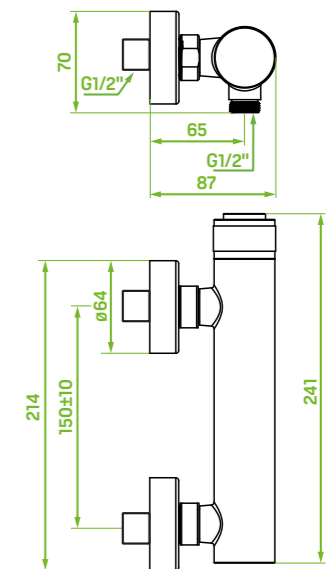

FINISH: CHROME
CODE: BAV_040D
EAN: 5907791176813

FINISH: BLACK
CODE: BAV_740D
EAN: 5907791176875

START/STOP CARTRIDGE

material: brass

cartridge – start/stop: 35 mm

flow class: S ≤ 19,8 l/min

included: mounting elements with check valve

Opening and closing of water outflow, with use of a start/stop cartridge, is effected with a button located on the right*. Decorated knob, with a special texture, facilitates operation even with wet hands and ensures temperature adjustment.

*Fittings started by button, possibility to adjust the intensity of water outflow with the function switch.