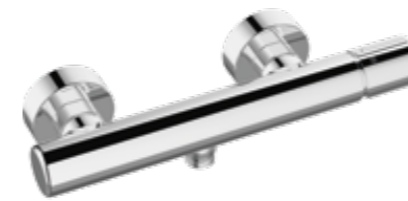

shower mixer

wall-mounted, without shower set

FINISH: CHROME
CODE: BAO_040D
EAN: 5907791146830