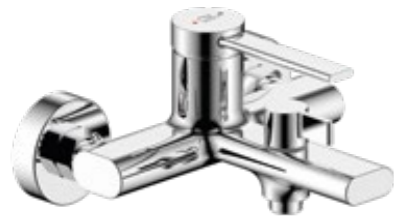

Pinar series

NEW NEW NEW
NEW NEW NEW
NEW NEW NEW

bath mixer
wall-mounted, without shower set

FINISH: CHROME
CODE: BAW_010D
EAN: 5907791184580