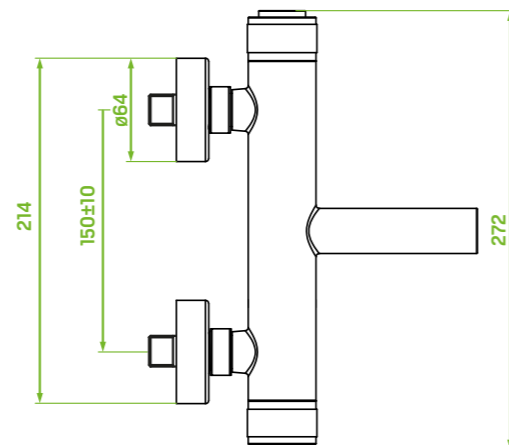

spout reach: 167 mm

cartridge – start/stop: 35 mm

flow class: spout A ≤ 15 l/min,
hand shower S ≤ 19,8 l/min

included: mounting elements with check valve

An elegant and universal model. Decorated knobs, thanks to a special texture, facilitate operation even with wet hands. Mixer is fitted with a start/stop cartridge for closing and opening water flow by pushing a button at the body right*. The knob on the right is for water temperature adjustment, while on the left – for switching the stream between spout and hand shower. The button is a solution for easy opening of the water stream, e.g. for bathrooms used by children.