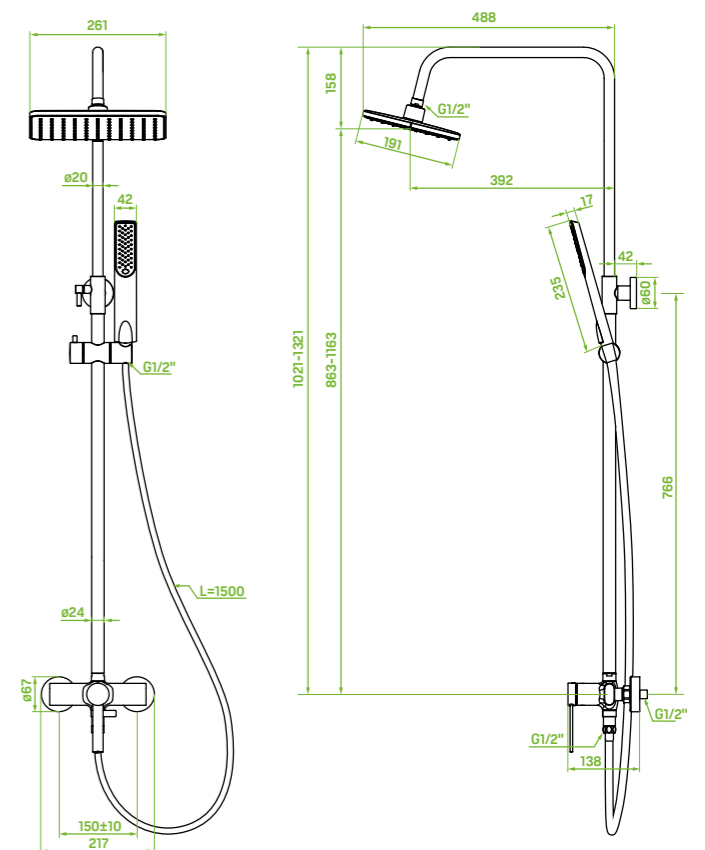

type of hose: metal braided rubber

length of hose: 1500 mm

overhead rain shower size: 261x191 mm

included: mounting elements

Did you know that...

Polish word “prysznic” (shower) derives from the name of Austrian farmer, Vinzenz Priessnitz – who is generally considered the founder of modern hydrotherapy, and inventor of the shower as well as a “wonderful” method of treatment with cold water.