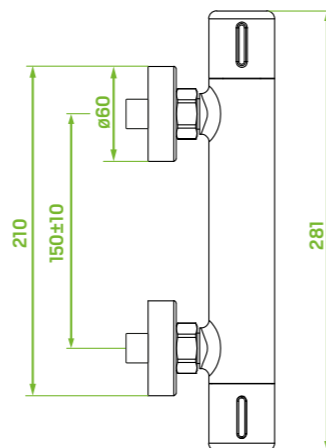

shower mixer

wall-mounted, thermostatic, without shower set

FINISH: CHROME

CODE: BAO_04TD
EAN 5907791162236

FINISH: BLACK

CODE: BAO_74TD
EAN: 5907791162243

FINISH: GRAPHITE

CODE: BAO_94TD
EAN: 5907791162250

Mixer fitted with special thermostatic cartridge allows to set an expected water temperature, the same any time the stream is activated. It gives a possibility to set a desired constant water temperature, without a risk of burns. This solution is popular in flats occupied by elderly people and families with small children for safety reasons.

THERMOSTATIC
MIXER

EASY
CLEANING
(CHROME)

material: brass

thermostatic cartridge

flow class: A ≤ 15 l/min

included: mounting elements

shower mixer

for concealed installation, with shower set

FINISH: CHROME

CODE: BAO_001P
EAN: 5907791146878

FINISH: BLACK

CODE: BAO_701P
EAN: 5907791146984

FINISH: GRAPHITE

CODE: BAO_901P
EAN: 5907791147097

Flexible, easy to clean and pleasant to touch silicone shower hose.

material: brass, steel, plastic

ceramic cartridge: 35 mm

flow class: overhead rain shower A ≤ 15 l/min, hand shower A ≤ 15 l/min

type of hose: silicone coated rubber

length of hose: 1500 mm

overhead rain shower size: Ø250 mm

included: shower set, concealed box, elements for surface-mounting and concealed installation