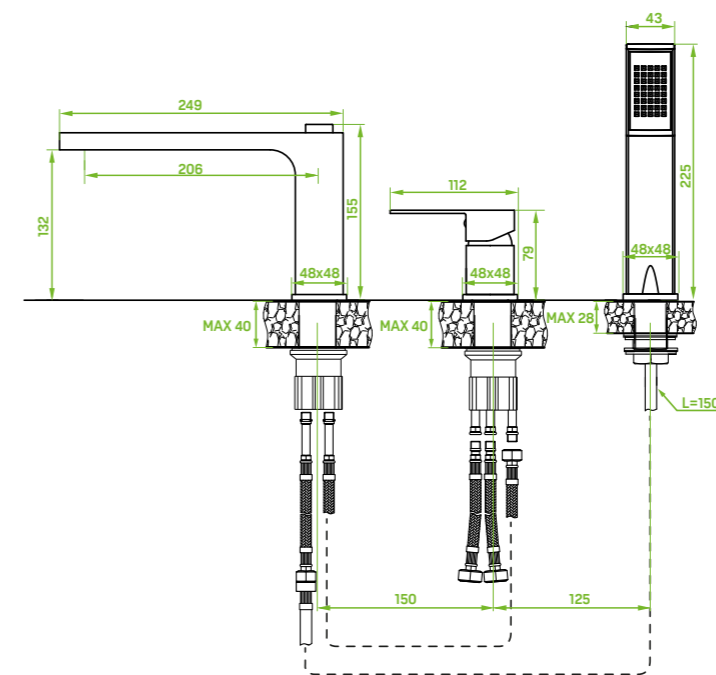

type of hose: metal braided rubber

length of hose: 1500 mm

included: shower set, key for aerator, connecting hoses 50 cm, mounting elements

Kvadrato 3-hole bath mixer is designed for upright installation directly on a bathtub or in a shelf covered with tiles. Comfortable function switch, integrated with spout, with one push switches the water stream from hand shower to overhead rain shower and the other way round. Shower hose is concealed under tiles, thus it does not need to be put around the mixer, and the bathroom looks tidy and aesthetic.