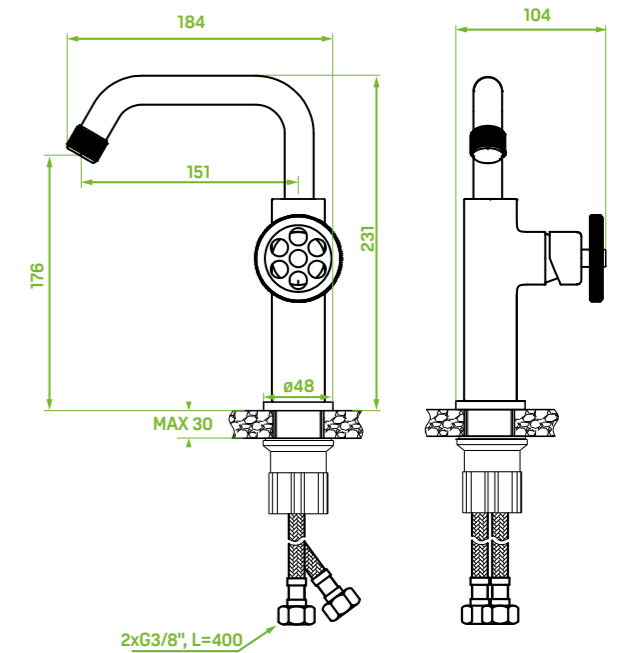

washbasin mixer
upright, with L-shaped spout and plug

FINISH: BLACK
CODE: BAU_725D
EAN: 5907791166210

FINISH: GRAPHITE
CODE: BAU_925D
EAN: 5907791166289

material: brass
spout reach: 151 mm
ceramic cartridge: 25 mm
flow class: $Z \leq 9$ l/min
included: click-clack plug, connecting hoses 40 cm, easy assembly system