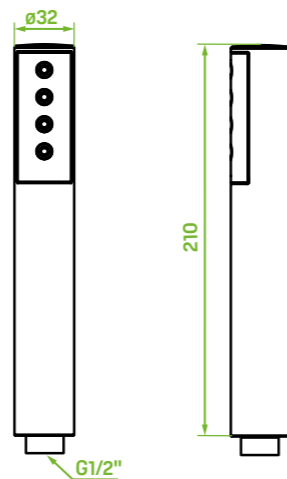

material: plastic

flow class: ZZ ≤ 7,2 l/min