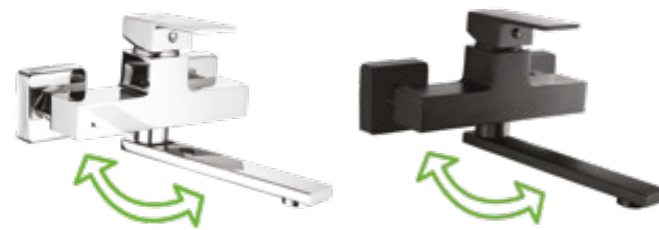

Kvadrato wall-mounted washbasin mixer is a perfect solution for those who wish to refresh their bathroom without having to retrofit the hydraulic system. Long swivel spout guarantees an exceptional use comfort.

washbasin mixer
wall-mounted

FINISH: CHROME
CODE: BLQ_050D
EAN: 5907791177261

FINISH: BLACK
CODE: BLQ_750D
EAN: 5907791177278

- material: brass
- spout reach: 209 mm
- ceramic cartridge: 35 mm
- flow class: A ≤ 15 l/min
- included: mounting elements