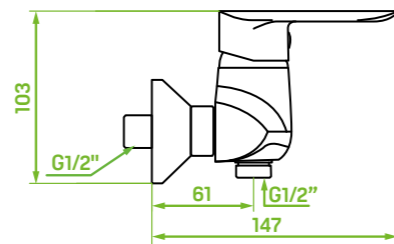

shower mixer

wall-mounted, without shower set

FINISH: CHROME

CODE: BLP_040D
EAN: 5907791122803

EASY
CLEANING
(CHROME)

material: brass

ceramic cartridge: 35 mm

flow class: B ≤ 25,2 l/min

included: mounting elements

We recommend to select
Cers series
SEE P. 226, 248

shower mixer

for concealed installation, with switch

FINISH: CHROME

CODE: BLP_00PD
EAN: 5907791102911

EASY
CLEANING
(CHROME)

material: brass

ceramic cartridge: 35 mm

flow class: S ≤ 19,8 l/min

included: elements for surface-mounting and concealed
installation

shower mixer

for concealed installation

FINISH: CHROME

CODE: BLP_00QD
EAN: 5907791102935

EASY
CLEANING
(CHROME)

material: brass

ceramic cartridge: 35 mm

flow class: S ≤ 19,8 l/min

included: elements for surface-mounting and concealed
installation