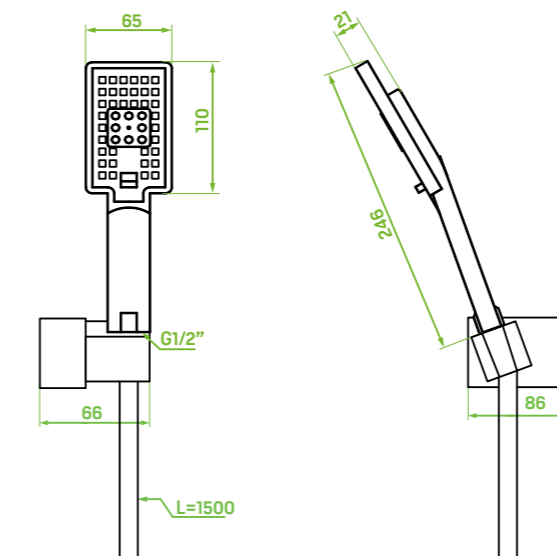

FINISH: CHROME
CODE: NLQ_00AD
EAN: 5907791175991

FINISH: BLACK
CODE: NLQ_70AD
EAN: 5907791176004

material: steel, plastic

flow class: ZZ ≤ 7,2 l/min

type of hose: metal braided rubber

length of hose: 1500 mm

included: mounting elements