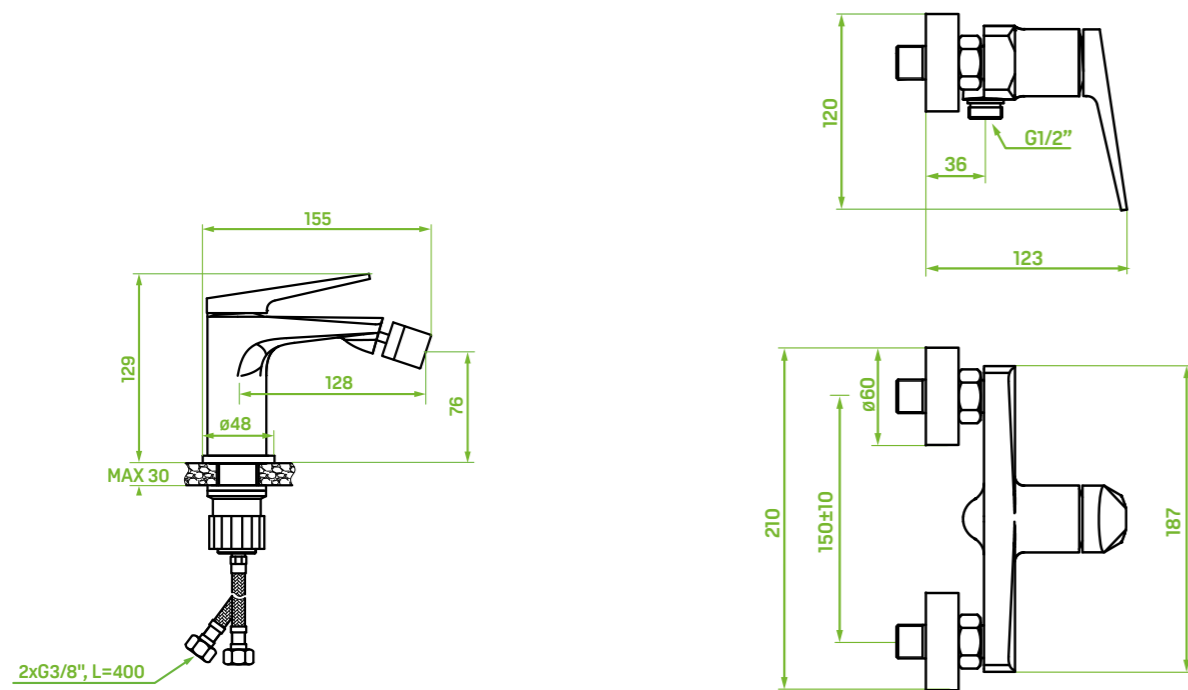

bidet mixer

upright with plug

FINISH: WHITE/GOLD

CODE: BVR_632G
EAN: 5907791185389

FINISH: BLACK/GOLD

CODE: BVR_732G
EAN: 5907791185433

SAVING
WATER

CLICK-CLACK
PLUG

EASY
ASSEMBLY

material: brass

spout reach: 128 mm

ceramic cartridge: 25 mm

flow class: Z ≤ 9 l/min

included: click-clack plug, connecting hoses 40 cm, easy assembly system

shower mixer

wall-mounted, without shower set

FINISH: WHITE/GOLD

CODE: BVR_640G
EAN: 5907791185396

FINISH: BLACK/GOLD

CODE: BVR_740G
EAN: 5907791185440

material: brass

ceramic cartridge: 30 mm

flow class: B ≤ 25,2 l/min

included: mounting elements

shower column

with mixer

FINISH: WHITE/GOLD

CODE: PVR_6G0B
EAN: 5907791185457

FINISH: BLACK/GOLD

CODE: PVR_7G0B
EAN: 5907791185464

The column is fitted with 3-step switch located behind the mixer lever. The switch allows to easily change water outflow between spout, overhead rain shower and hand shower.

COLD START

ADJUSTABLE
HEIGHT OF
OVERHEAD
RAIN SHOWER

CASCADE
STREAM
(SPOUT)

ANTI-CALC
SYSTEM

ANTI-TWIST
SYSTEM

material: brass, steel, plastic

ceramic cartridge: 35 mm

flow class: spout S ≤ 20 l/min, rain shower A ≤ 15 l/min, hand shower Z ≤ 12 l/min

type of hose: metal braided rubber

length of hose: 1500 mm

overhead rain shower size: Ø200 mm

included: mounting elements