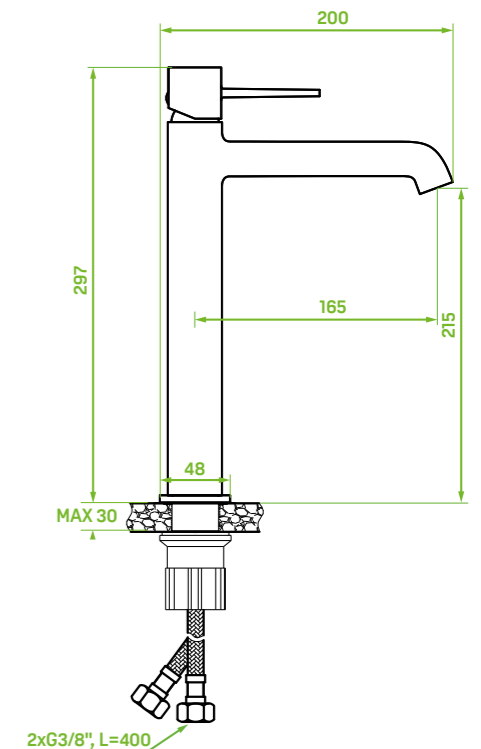

material: brass, plastic

spout reach: 188 mm

ceramic cartridge: 35 mm

flow class: spout S ≤ 19.8 l/min, hand shower A ≤ 15 l/min

type of hose: metal braided rubber

length of hose: 1500mm

included: shower set, concealed box, elements for surface-mounting and concealed installation

material: brass, plastic

spout reach: 205 mm

ceramic cartridge: 35 mm

flow class: spout S ≤ 19,8 l/min, hand shower Z ≤ 9 l/min

type of hose: metal braided rubber

length of hose: 1500 mm

included: shower set, key for aerator, connecting hoses 50 cm, mounting elements

spout reach: 165 mm

ceramic cartridge: 25 mm

flow class: $Z \leq 9$ l/min

included: click-clack plug, key for aerator, connecting hoses 40 cm, easy assembly system

Mixer is fitted with movable NEOPERL aerator to aerate water stream. Water stream angle adjustment allows to adapt a mixer to a washbasin, thus to set a preferred stream reach.

FINISH: GOLD
 CODE: BAP_G31P
 EAN: 5907791187567

material: brass, steel

ceramic cartridge: 25 mm

flow class: $Z \leq 9$ l/min

type of hose: metal braided rubber

length of hose: 1500 mm

included: shower set, elements for surface-mounting and concealed installation