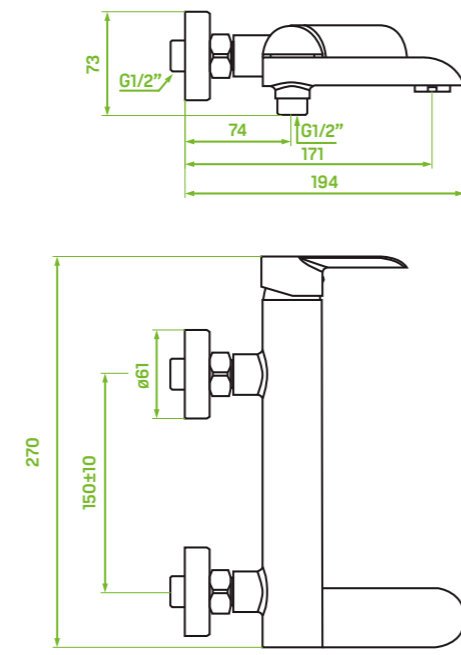

FINISH: CHROME

CODE: BLE_01FD
EAN: 5907791117830

FINISH: WHITE/CHROME

CODE: BLE_61FD
EAN: 5907791117847

FOLDABLE
SPOUT

material: brass

spout reach: 171 mm

ceramic cartridge: 35 mm

flow class: spout A ≤ 15 l/min, hand shower A ≤ 15 l/min

included: mounting elements

Mixer with foldable spout, which can be hidden, allows to gain more space, and thus comfort in the shower area. Spout position determines water outflow point. When it is hidden in the mixer body, water will run from hand shower, and when the spout is set perpendicularly to the mixer body, water will run directly to the bathtub.