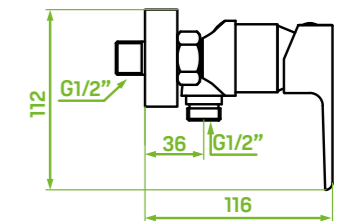

EASY
CLEANING
(CHROME)

material: brass

ceramic cartridge: 30 mm

flow class: S ≤ 19,8 l/min

included: mounting elements