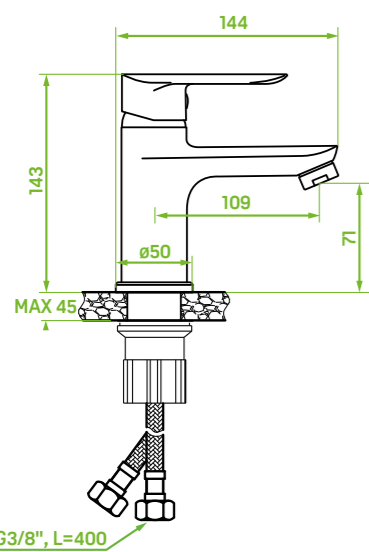

washbasin mixer
upright, with plug

FINISH: CHROME
CODE: BLP_022D
EAN: 5907791122797

material: brass
spout reach: 109 mm
ceramic cartridge: 35 mm
flow class: Z ≤ 9 l/min
included: click-clack plug, connecting hoses 40 cm, easy assembly system

washbasin mixer
upright, with swivel spout

FINISH: CHROME
CODE: BLP_026D
EAN: 5907791127815

material: brass
spout reach: 152 mm
ceramic cartridge: 35 mm
flow class: Z ≤ 9 l/min
included: connecting hoses 40 cm, mounting elements