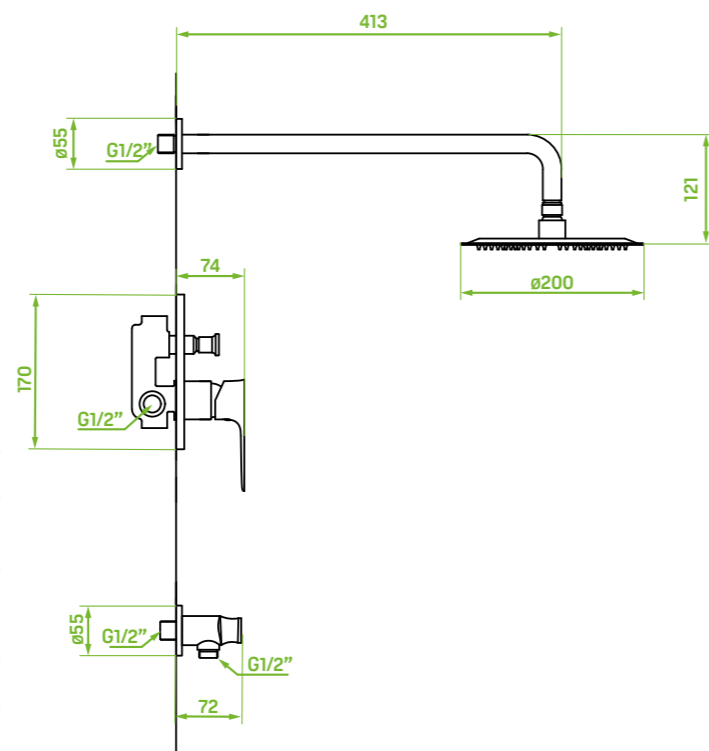

FINISH: CHROME
CODE BLL_001P
EAN: 5907791107350

material: brass, steel, plastic

ceramic cartridge: 35 mm

flow class: overhead rain shower A ≤ 15 l/min,
hand shower A ≤ 15 l/min

type of hose: metal braided rubber

length of hose: 1500 mm

overhead rain shower size: Ø200 mm

included: shower set, elements for surface-mounting and
concealed installation