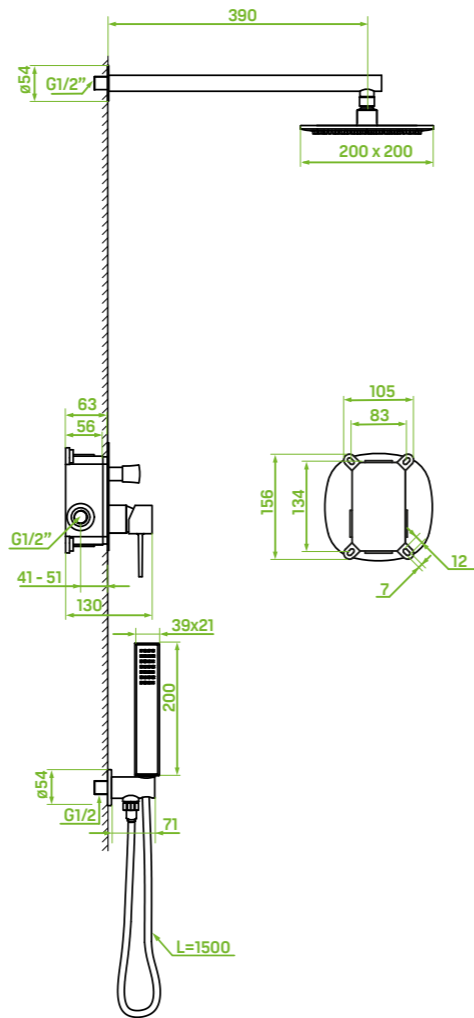

material: brass, steel, plastic

ceramic cartridge: 35 mm

flow class: overhead rain shower A ≤ 15 l/min,
hand shower A ≤ 15 l/min

type of hose: metal braided rubber

length of hose: 1500 mm

overhead rain shower size: 200 x 200 mm

included: shower set, concealed box, elements
for surface-mounting and concealed installation