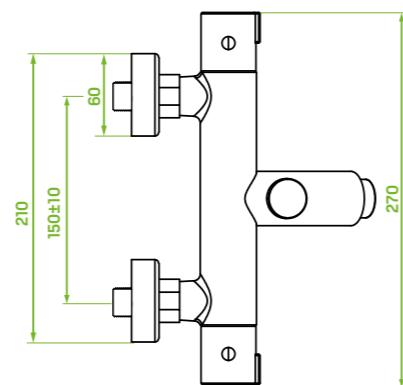

material: brass

spout reach: 177 mm

VERNET thermostatic cartridge

flow class: A ≤ 15 l/min

included: mounting elements