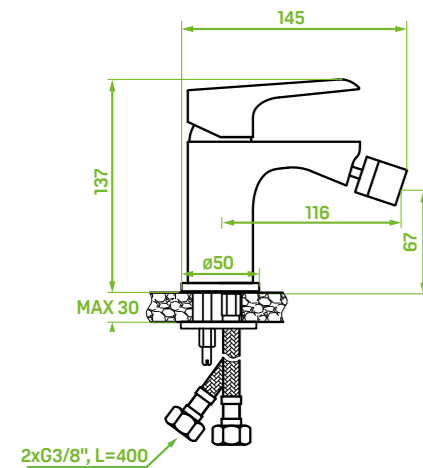

FINISH: WHITE/CHROME
CODE: BLE_60PD
EAN: 5907791144874

material: brass

ceramic cartridge: 35 mm

flow class: S ≤ 19,8 l/min

included: concealed box, elements for surface-mounting and concealed installation