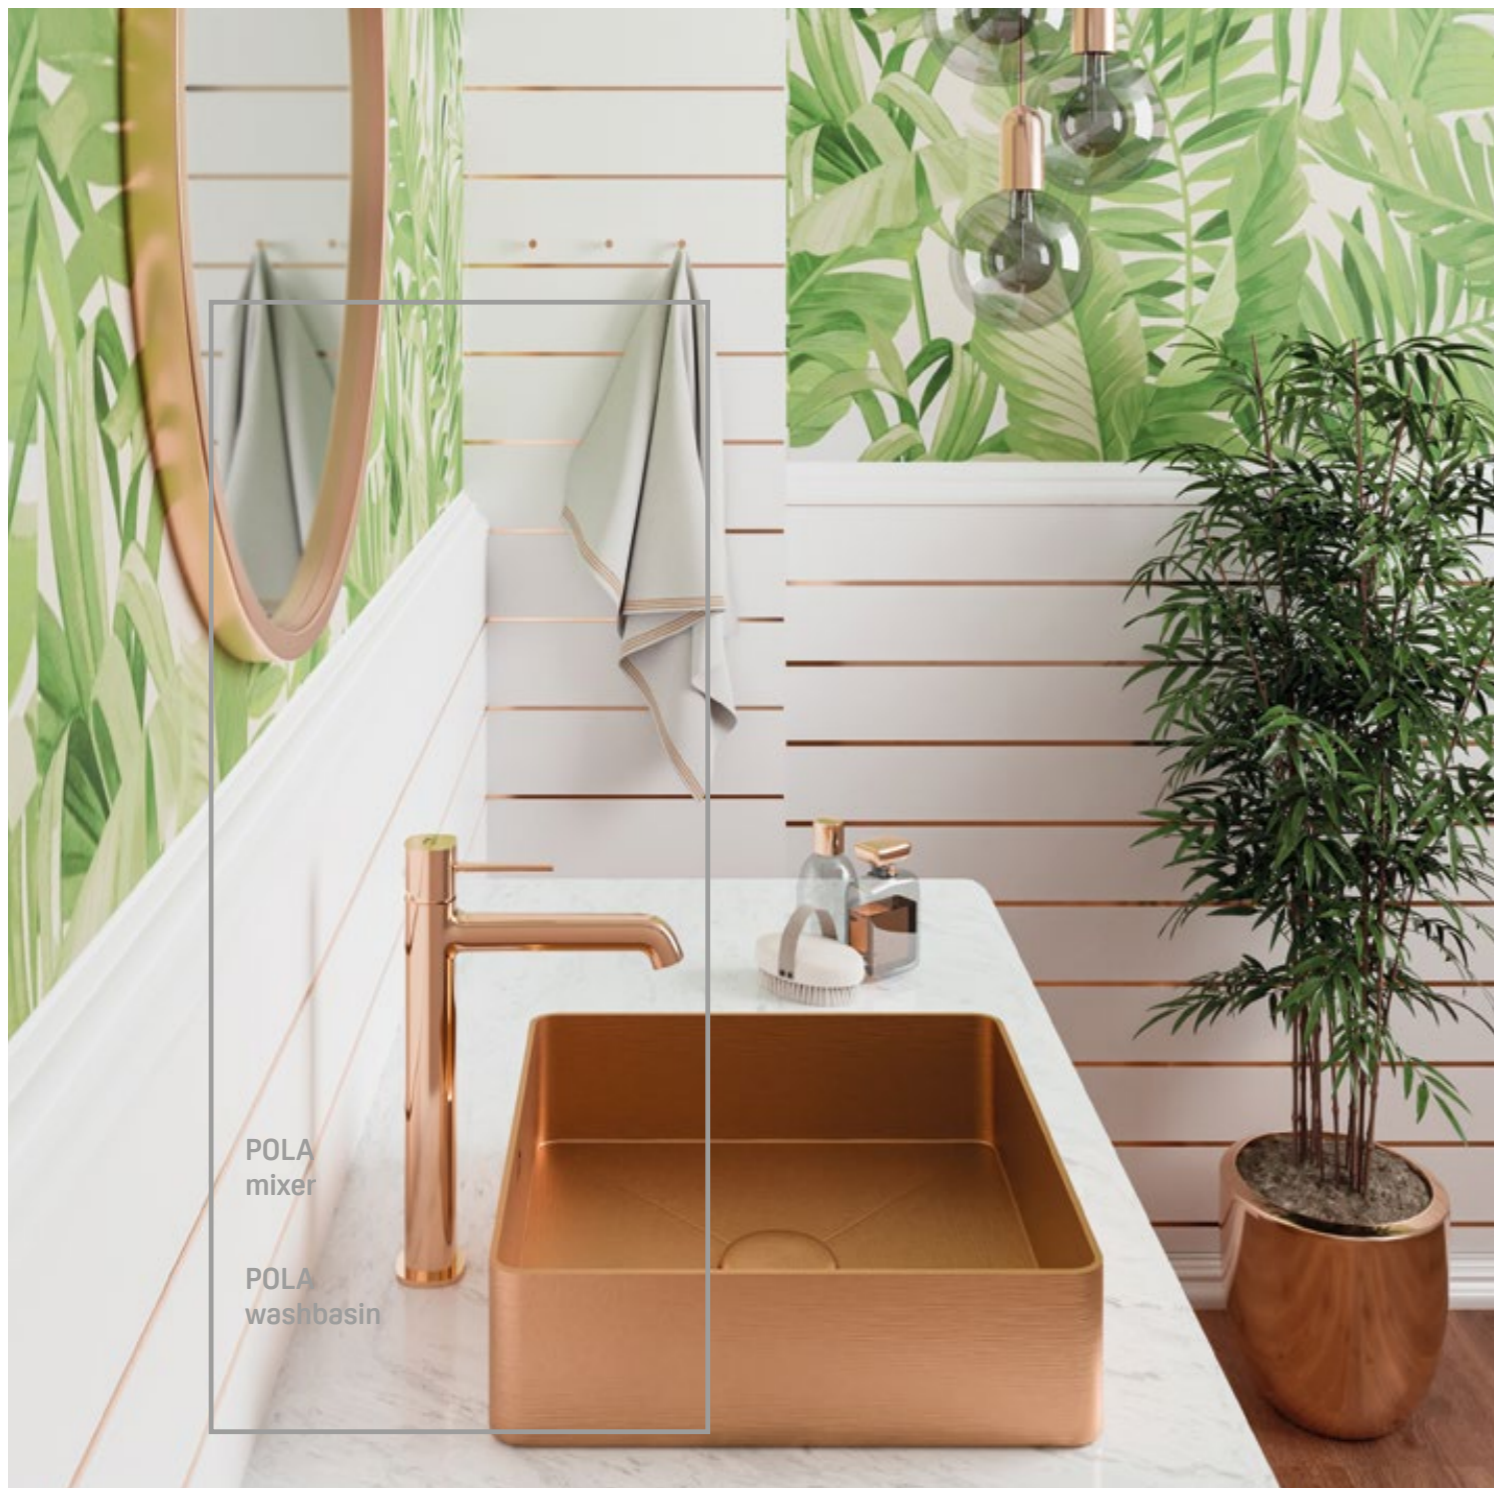

POLA
mixer

POLA
washbasin

EASY
CLEANING
(CHROME)

material: brass

spout reach: 179 mm

ceramic cartridge: 30 mm

flow class: spout A ≤ 15 l/min, hand shower A ≤ 15 l/min

included: key for aerator, mounting elements