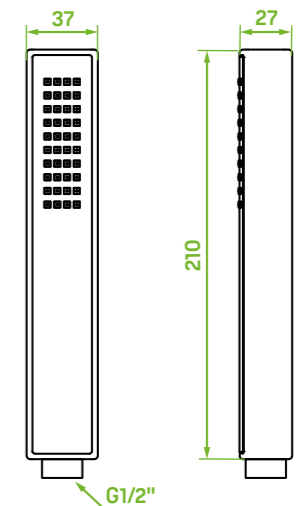

material: brass, plastic

spout reach: 188 mm

ceramic cartridge: 35 mm

flow class: spout S ≤ 19.8 l/min, hand shower A ≤ 15 l/min

type of hose: metal braided rubber

length of hose: 1500mm

included: shower set, concealed box, elements for surface-mounting and concealed installation

material: brass, plastic

spout reach: 205 mm

ceramic cartridge: 35 mm

flow class: spout S ≤ 19,8 l/min, hand shower Z ≤ 9 l/min

type of hose: metal braided rubber

length of hose: 1500 mm

included: shower set, key for aerator, connecting hoses 50 cm, mounting elements

type of hose: metal braided rubber

length of hose: 1500 mm

included: mounting elements

material: plastic

flow class: $Z \leq 12$ l/min

Pretto series

bath mixer
wall-mounted, without shower set

FINISH: CHROME
CODE: BAO_010D
EAN: 5907791146786

FINISH: BLACK
CODE: BAO_710D
EAN: 5907791146892

FINISH: GRAPHITE
CODE: BAO_910D
EAN: 5907791147004

Built-in hand shower/rain shower function switch in mixer body.

material: brass
spout reach: 199 mm
ceramic cartridge: 30 mm
flow class: spout A ≤ 15 l/min, hand shower A ≤ 15 l/min
included: key for aerator, mounting elements