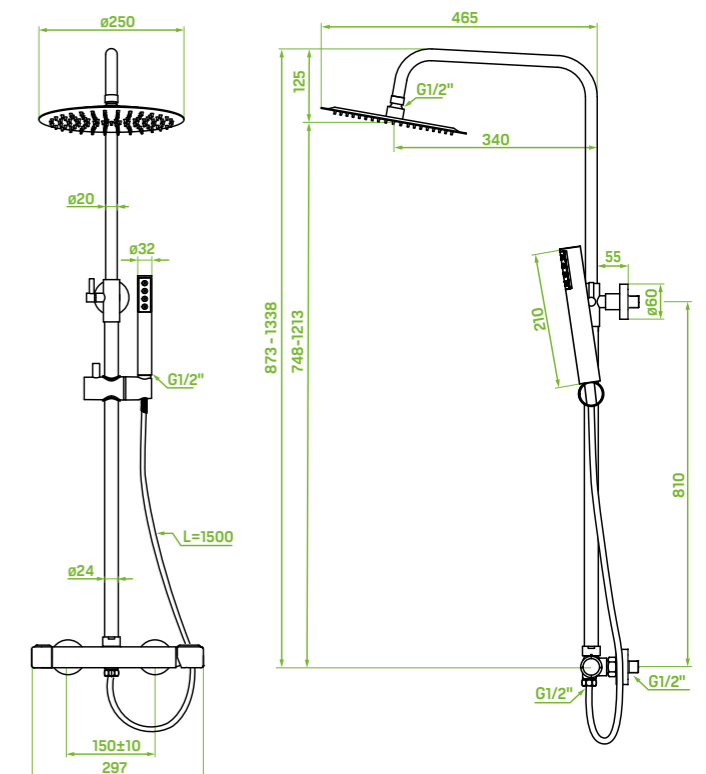

- material: brass, plastic
- spout reach: 240 mm
- ceramic cartridge: 35 mm
- flow class: spout A ≤ 15 l/min, hand shower A ≤ 15 l/min
- type of hose: silicone coated rubber
- length of hose: 1500 mm
- included: shower set, key for aerator, elements for surface-mounting and concealed installation

**material: brass, steel, plastic****ceramic cartridge: 30 mm****flow class: overhead rain shower A ≤ 15 l/min,
hand shower A ≤ 15 l/min****type of hose: silicone coated rubber****length of hose: 1500 mm****overhead rain shower size: Ø250 mm****included: shower set, elements for surface-mounting and
concealed installation****shower column**

with mixer

FINISH: CHROME

CODE: PLP_000B
EAN: 5907791162298

FINISH: BLACK

CODE: PLP_700B
EAN: 5907791162311

FINISH: GRAPHITE

CODE: PLP_100B
EAN: 5907791162304

Shower column with brass wall mountings and hand shower bracket. Shower hose in silicone coating is exceptionally flexible, easy to clean and pleasant to touch. Hand shower is provided with a particularly gentle water spray stream.

**material: brass, steel, plastic****ceramic cartridge: 30 mm****flow class: overhead rain shower S ≤ 20 l/min,
hand shower ZZ ≤ 7,2 l/min****type of hose: silicone coated rubber****length of hose: 1500 mm****overhead rain shower size: Ø250 mm****included: mounting elements**