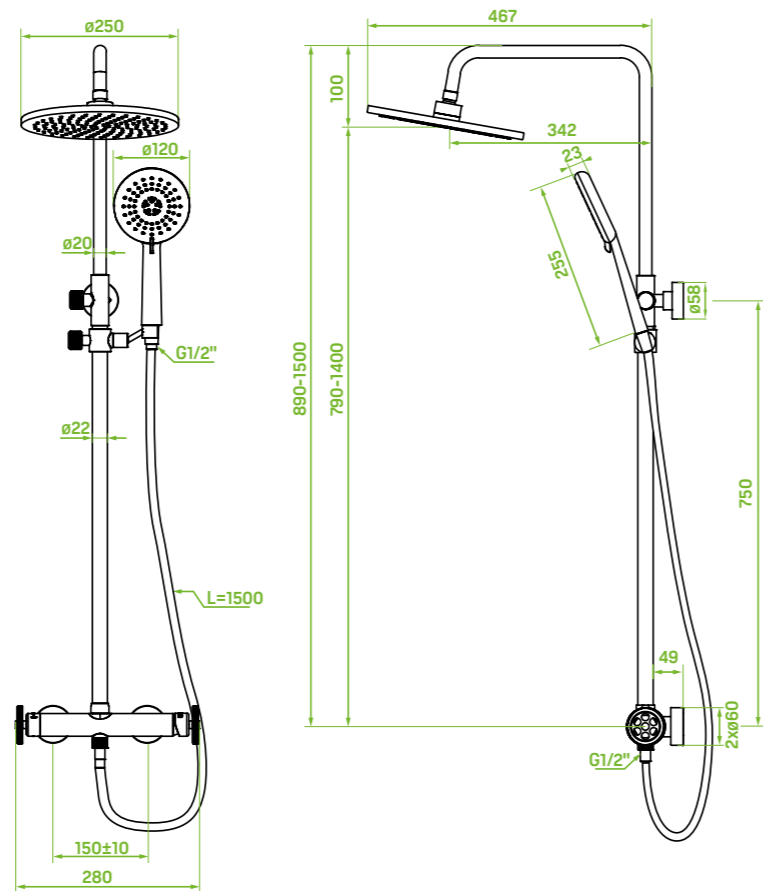

type of hose: metal braided rubber

length of hose: 1500 mm

overhead rain shower size: Ø250 mm

included: mounting elements

hand shower

FINISH: CHROME
CODE: NLU_0SAD
EAN: 5907791168931

FINISH: BLACK
CODE: NLU_7SAD
EAN: 5907791168955