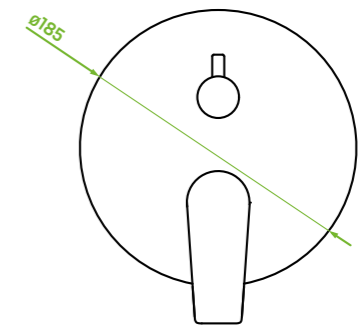

shower mixer
wall-mounted, without shower set

material: brass
ceramic cartridge: 35 mm
flow class: S ≤ 19,8 l/min
included: mounting elements

We recommend to select Zorita series
SEE P. 232, 238, 247

shower mixer
for concealed installation, with switch

material: brass
ceramic cartridge: 35 mm
flow class: A ≤ 15 l/min
included: concealed box, elements for surface-mounting and concealed installation