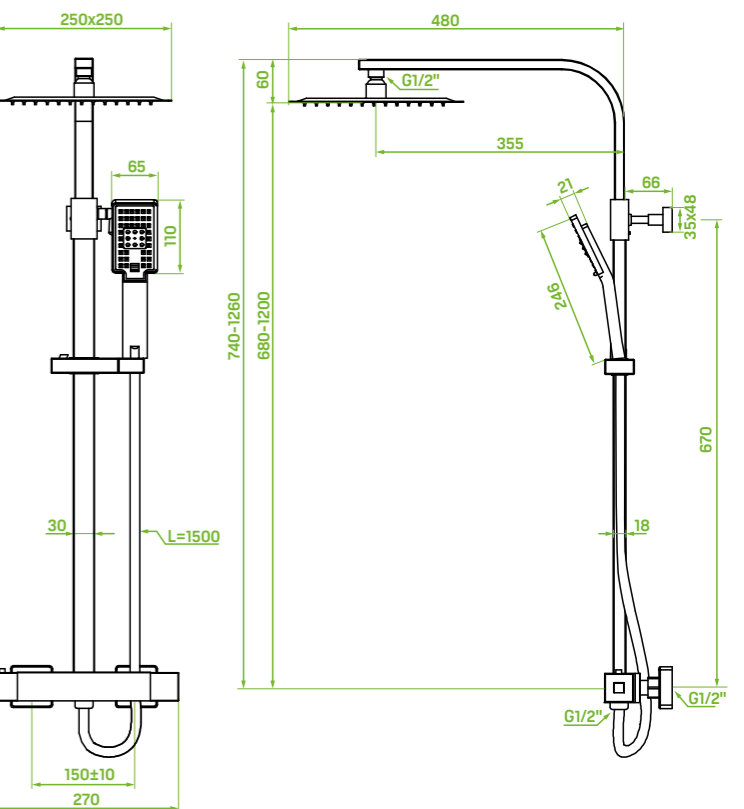

Shower column fitted with a mixer with special thermostatic cartridge allows to set a desired water temperature, the same any time the stream is activated. It gives a possibility to set a desired constant water temperature, without a risk of burns. This solution is popular in flats occupied by elderly people and families with small children for safety reasons.