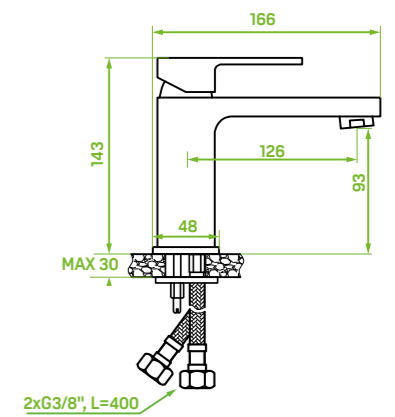

Kvadrato series

bath mixer

wall-mounted, without shower set

FINISH: CHROME
CODE: BLQ_010D
EAN: 5907791127532

FINISH: BLACK
CODE : BLQ_710D
EAN: 5907791177858

NEW NEW NEW
NEW NEW NEW
NEW NEW NEW

material: brass

spout reach: 184 mm

ceramic cartridge: 35 mm

flow class: spout S ≤ 19,8 l/min, hand shower B ≤ 25,2 l/min

included: key for aerator, mounting elements

bath mixer

3-hole

FINISH: CHROME
CODE: BLQ_013D
EAN: 5907791143358

FINISH: BLACK
CODE: BLQ_713D
EAN: 5907791177414

material: brass, plastic

spout reach: 206 mm

ceramic cartridge: 35 mm

flow class: spout S ≤ 19,8 l/min, hand shower A ≤ 15 l/min

type of hose: metal braided rubber

length of hose: 1500 mm

included: shower set, key for aerator, connecting hoses 50 cm, mounting elements

Kvadrato 3-hole bath mixer is designed for upright installation directly on a bathtub or in a shelf covered with tiles. Comfortable function switch, integrated with spout, with one push switches the water stream from hand shower to overhead rain shower and the other way round. Shower hose is concealed under tiles, thus it does not need to be put around the mixer, and the bathroom looks tidy and aesthetic.

upright washbasin mixer

with plug

FINISH: CHROME
CODE: BLQ_022D
EAN: 5907791127549

FINISH: BLACK
CODE: BLQ_722D
EAN: 5907791177841

CLICK-CLACK
PLUG

material: brass

spout reach: 126 mm

ceramic cartridge: 35 mm

flow class: A ≤ 15 l/min

included: click-clack plug, key for aerator, connecting hoses 40 cm, mounting elements