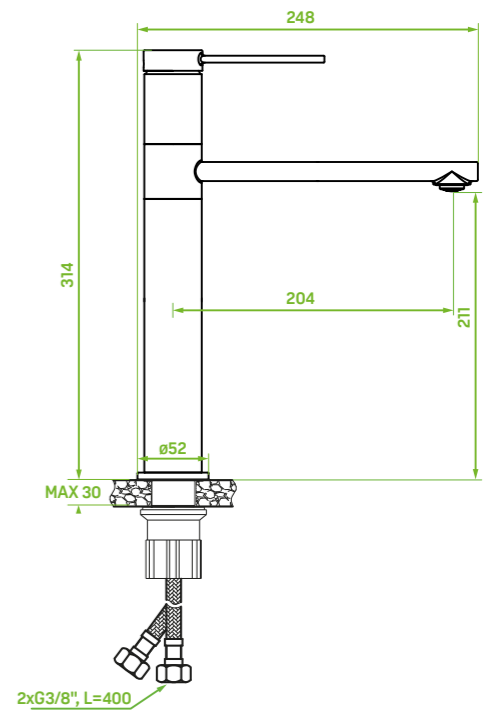

washbasin mixer
upright, countertop, with swivel spout and plug

FINISH: CHROME
CODE: BAW_02ND
EAN: 5907791184603

FINISH: BLACK
CODE: BAW_72ND
EAN: 5907791184658

material: brass
spout reach: 204 mm
ceramic cartridge: 25 mm
flow class: Z ≤ 9 l/min
included: click-clack plug, key for aerator, connecting hoses 40 cm, easy assembly system