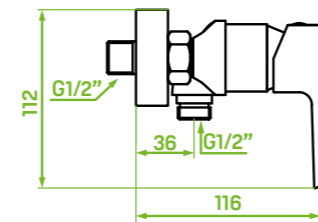

shower mixer
wall-mounted, without shower set

material: brass
ceramic cartridge: 35 mm
flow class: S ≤ 19,8 l/min
included: mounting elements

We recommend to select Zorita series
SEE P. 232, 238, 247

shower mixer
for concealed installation, with switch

material: brass
ceramic cartridge: 35 mm
flow class: A ≤ 15 l/min
included: concealed box, elements for surface-mounting and concealed installation