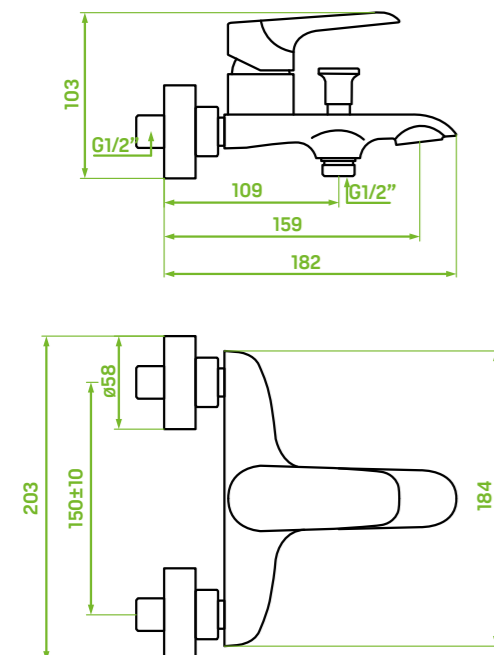

Alea series

bath mixer

wall-mounted, without shower set

FINISH: CHROME

CODE: BLE_010D
EAN: 5907791125873

FINISH: WHITE/CHROME

CODE: BLE_610D
EAN: 5907791125910

EASY
CLEANING
(CHROME)

material: brass

spout reach: 159 mm

ceramic cartridge: 35 mm

flow class: spout S ≤ 19,8 l/min,
hand shower S ≤ 19,8 l/min

included: key for aerator, mounting elements

bath mixer

wall-mounted, with swivel spout, without shower set

FINISH: CHROME

CODE: BLE_01FD
EAN: 5907791117830

FINISH: WHITE/CHROME

CODE: BLE_61FD
EAN: 5907791117847

FOLDABLE
SPOUT

material: brass

spout reach: 171 mm

ceramic cartridge: 35 mm

flow class: spout A ≤ 15 l/min, hand shower A ≤ 15 l/min

included: mounting elements

Mixer with foldable spout, which can be hidden, allows to gain more space, and thus comfort in the shower area. Spout position determines water outflow point. When it is hidden in the mixer body, water will run from hand shower, and when the spout is set perpendicularly to the mixer body, water will run directly to the bathtub.

Alea 3-hole bath mixer is designed for upright installation directly on a bathtub or in a shelf covered with tiles. Shower hose is concealed under tiles or bathtub.

bath mixer

upright 3-hole

FINISH: CHROME

CODE: BLE_013D
EAN: 5907791143365

FINISH: WHITE/CHROME

CODE: BLE_613D
EAN: 5907791143372

BUTTON
OPERATED
SWITCH

RAIN STREAM
(HAND SHOWER)

ANTI-CALC
SYSTEM

EASY
CLEANING
(CHROME)

material: brass, plastic

spout reach: 206 mm

ceramic cartridge: 35 mm

type of hose: metal braided rubber

flow class: spout A ≤ 15 l/min, hand shower A ≤ 15 l/min

length of hose: 1500 mm

included: key for aerator, connecting hoses 50 cm, mounting elements