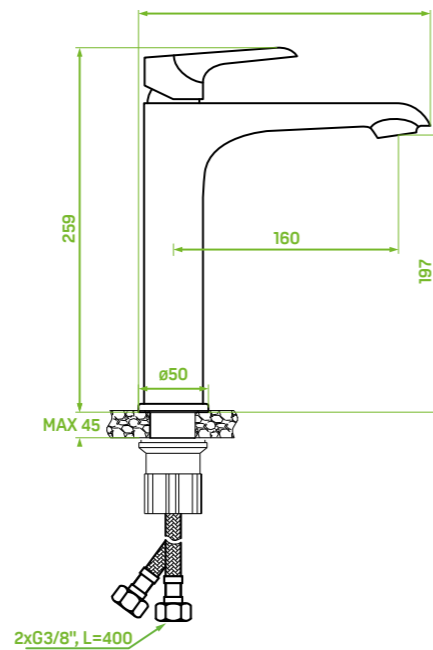

FINISH: CHROME
CODE: BLE_02ND
EAN: 5907791125897

material: brass

spout reach: 160 mm

ceramic cartridge: 35 mm

flow class: A ≤ 15 l/min

included: click-clack plug, key for aerator, connecting hoses 40 cm, easy assembly system