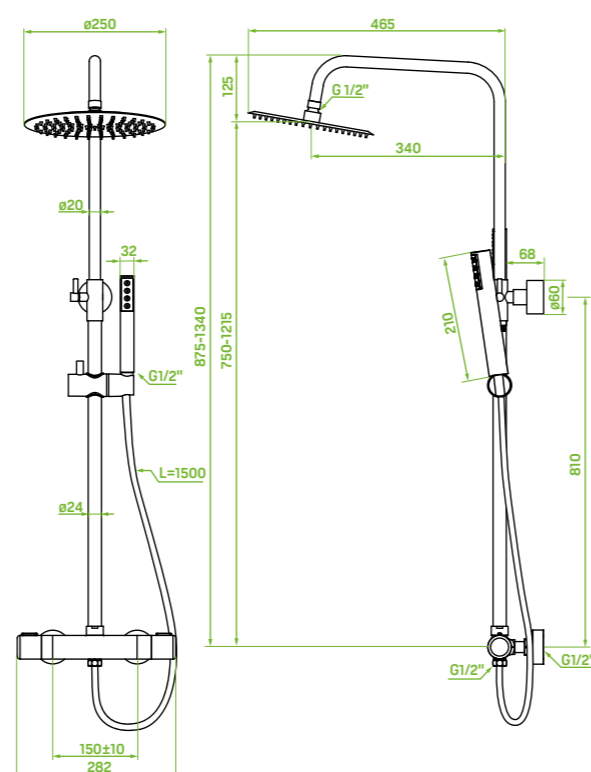

shower column with thermostatic mixer

Shower column with brass wall mountings and hand shower bracket. Shower hose in silicone coating is exceptionally flexible, easy to clean and pleasant to touch. Hand shower is provided with a particularly gentle water spray stream.

Shower column fitted with a mixer with special thermostatic cartridge allows to set a desired water temperature, the same any time the stream is activated. It gives a possibility to set a desired constant water temperature, without a risk of burns. This solution is popular in flats occupied by elderly people and families with small children for safety reasons.

material: brass, steel, plastic

thermostatic cartridge

flow class: overhead rain shower $S \leq 20$ l/min,
hand shower $ZZ \leq 7,2$ l/min

type of hose: silicone coated rubber

length of hose: 1500 mm

overhead rain shower size: $\varnothing 250$ mm

included: mounting elements

shower column

Shower column with brass wall mountings and hand shower bracket. Shower hose in silicone coating is exceptionally flexible, easy to clean and pleasant to touch. Hand shower is provided with a particularly gentle water spray stream. The column is fitted with elegant button operated function switch for switching between hand shower and overhead rain shower.

material: brass, steel, plastic

flow class: rain shower $Z \leq 12$ l/min, hand shower $ZZ \leq 7,2$ l/min

type of hose: silicone coated rubber

length of hose: 1500 mm

overhead rain shower size: $\varnothing 250$ mm

included: mounting elements