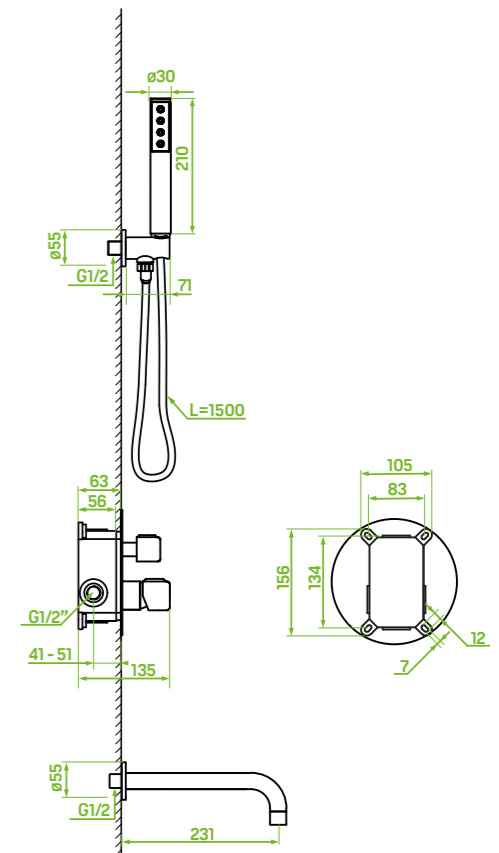

flow class: spout A ≤ 15 l/min, hand shower Z ≤ 9 l/min

type of hose: metal braided rubber

length of hose: 1500 mm

included: shower set, concealed box, elements for surface-mounting and concealed installation

material: brass, plastic

spout reach: 205 mm

ceramic cartridge: 35 mm

flow class: spout S ≤ 19,8 l/min, hand shower Z ≤ 9 l/min

type of hose: metal braided rubber

length of hose: 1500 mm

included: shower set, key for aerator, connecting hoses 50 cm, mounting elements

FINISH: GOLD
 CODE: BAP_G31P
 EAN: 5907791187567

material: brass, steel

ceramic cartridge: 25 mm

flow class: $Z \leq 9$ l/min

type of hose: metal braided rubber

length of hose: 1500 mm

included: shower set, elements for surface-mounting and concealed installation

Flexible, easy to clean and pleasant to touch silicone shower hose.

material: brass
spout reach: 231 mm
ceramic cartridge: 35 mm
flow class: spout : A ≤ 15 l/min, hand shower Z ≤ 9 l/min
type of hose: silicone coated rubber
length of hose: 1500 mm
included: shower set, concealed box, elements for surface-mounting and concealed installation