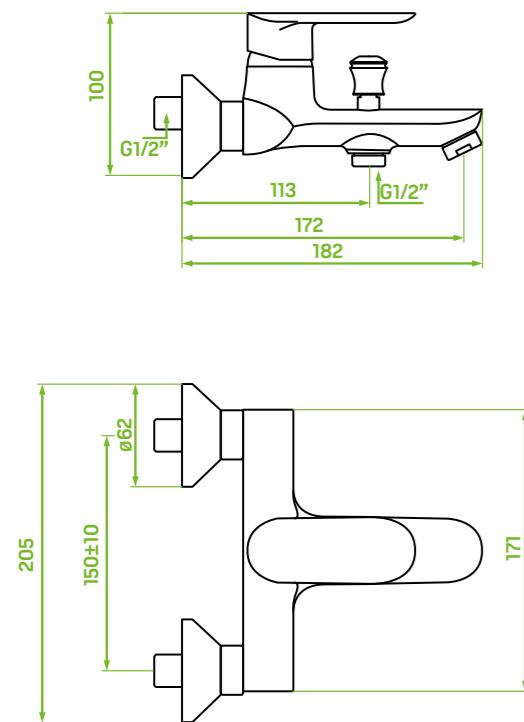

Appia series

bath mixer

wall-mounted, without shower set

FINISH: CHROME
CODE: BLP_010D
EAN: 5907791122780

EASY
CLEANING
(CHROME)

material: brass

spout reach: 172 mm

ceramic cartridge: 35 mm

flow class: spout S ≤ 19,8 l/min,
hand shower B ≤ 25,2 l/min

included: mounting elements

bath mixer

upright, without shower set

FINISH: CHROME
CODE: BLP_015D
EAN: 5907791129567

EASY
CLEANING
(CHROME)

material: brass

spout reach: 137 mm

ceramic cartridge: 35 mm

flow class: spout B ≤ 25,2 l/min,
hand shower B ≤ 25,2 l/min

included: mounting elements

FINISH: BLACK
CODE: BLP_715D
EAN: 5907791189622

NEW NEW NEW
NEW NEW NEW
NEW NEW NEW

bath mixer

wall-mounted, with swivel spout, without shower set

FINISH: CHROME
CODE: BLP_01FD
EAN: 5907791102997

MOVABLE
SPOUT

CERAMIC
SHOWER
SWITCH

material: brass

spout reach: 327 mm

ceramic cartridge: 35 mm

flow class: spout A ≤ 15 l/min,
hand shower A ≤ 15 l/min

included: mounting elements

Useful solution for utility rooms. Possibility to connect shower hose and hand shower.

bath mixer

upright, 1-hole, without shower set

FINISH: CHROME
CODE: BLP_01JD
EAN: 5907791129840

EASY
ASSEMBLY

EASY
CLEANING
(CHROME)

material: brass

spout reach: 115 mm

ceramic cartridge: 35 mm

flow class: spout S ≤ 19,8 l/min,
hand shower B ≤ 25,2 l/min

included: connecting hoses 40 cm,
easy assembly system

Multi-functional bath mixer perfect for installation in a bath, washbasin, bidet or utility room. It is ideal for small corner bathtubs. Possibility to connect shower hose and hand shower.

NEW NEW NEW
NEW NEW NEW
NEW NEW NEW