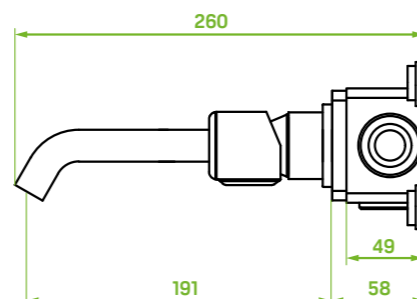

FINISH: GOLD
 CODE: BAP_G31P
 EAN: 5907791187567

material: brass, steel

ceramic cartridge: 25 mm

flow class: $Z \leq 9$ l/min

type of hose: metal braided rubber

length of hose: 1500 mm

included: shower set, elements for surface-mounting and concealed installation

- material: brass, plastic
- spout reach: 240 mm
- ceramic cartridge: 35 mm
- flow class: spout A ≤ 15 l/min, hand shower A ≤ 15 l/min
- type of hose: silicone coated rubber
- length of hose: 1500 mm
- included: shower set, key for aerator, elements for surface-mounting and concealed installation

Pretto 4-hole bath mixer is designed for upright installation directly on a bathtub or in a shelf covered with tiles. From the right, hand shower is provided, then function switch for switching between hand shower and spout, cold and hot water knob and bath spout. Chrome-plated steel shower hose is concealed under tiles or bathtub, thus it does not need to be put around the mixer. Such solution improves bathroom aesthetics.

material: brass

spout reach: 191 mm

ceramic cartridge: 35 mm

flow class: A ≤ 15 l/min

included: click-clack plug, key for aerator, concealed box, elements for surface-mounting and concealed installation

washbasin mixer