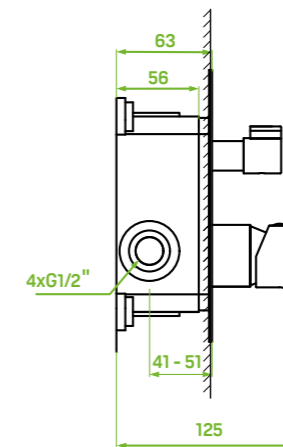

shower mixer
wall-mounted, without shower set

material: brass
ceramic cartridge: 35 mm
flow class: S ≤ 19,8 l/min
included: mounting elements

We recommend to select Zorita series
SEE P. 232, 238, 247

shower mixer
for concealed installation, with switch

material: brass
ceramic cartridge: 35 mm
flow class: A ≤ 15 l/min
included: concealed box, elements for surface-mounting and concealed installation