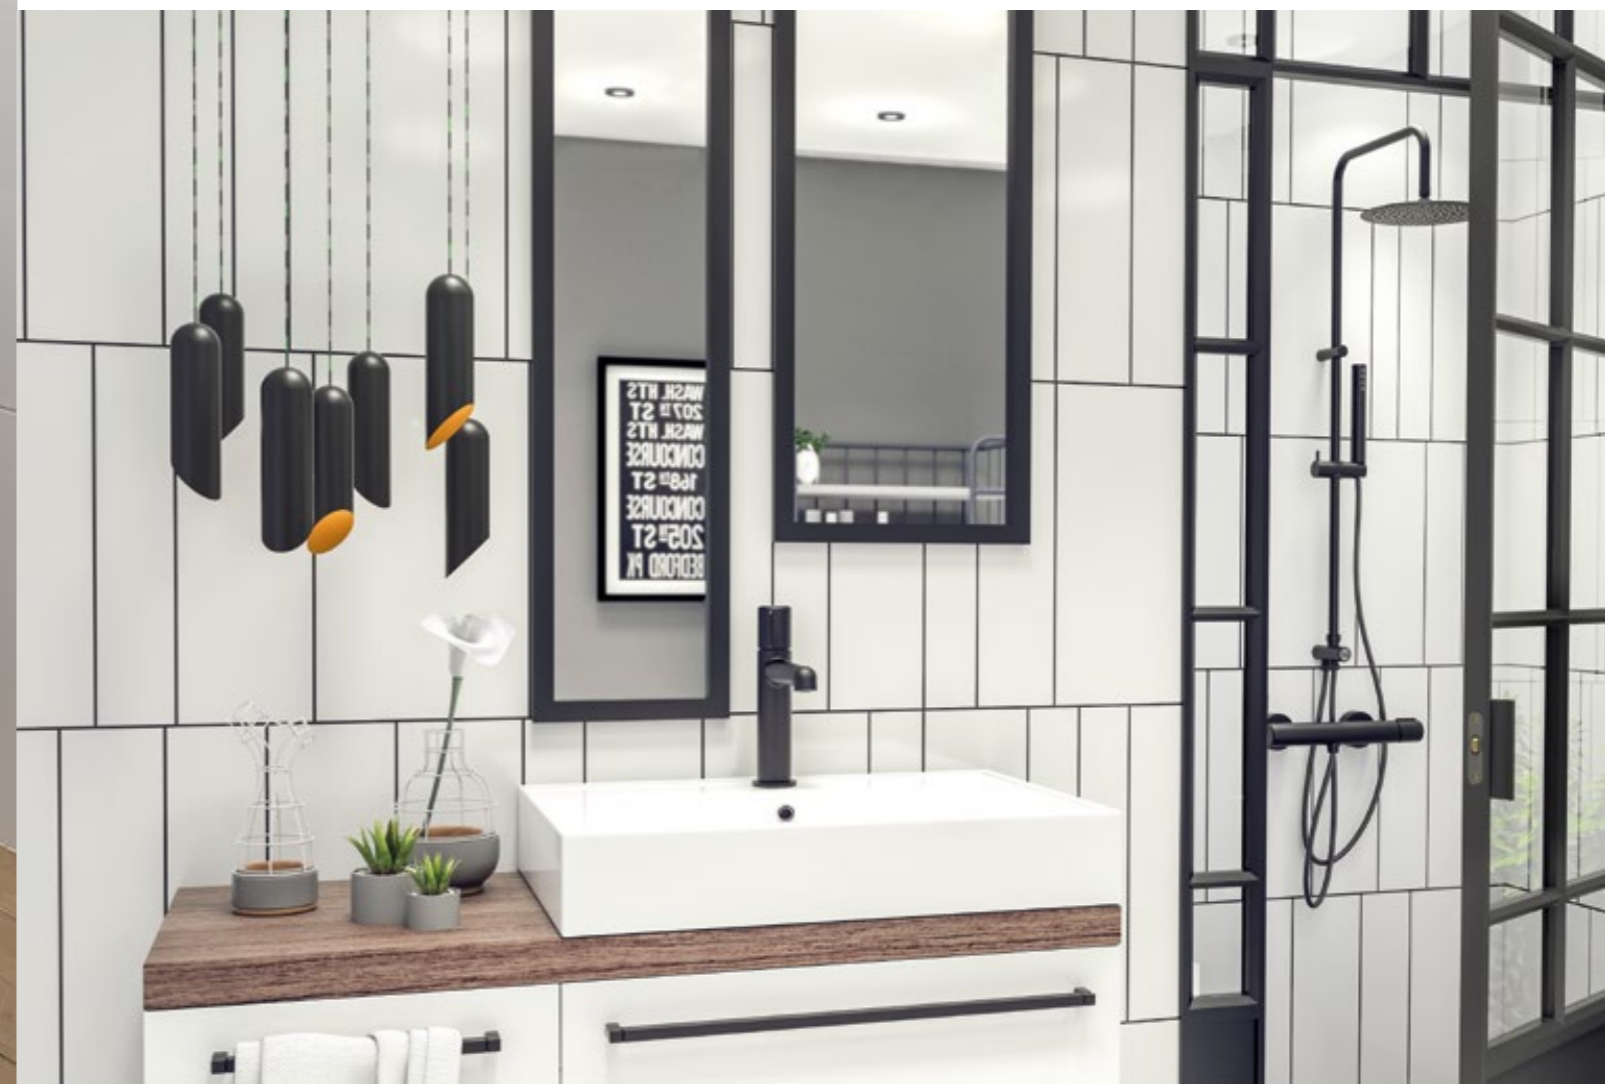

Did you know that...

To improve condition of skin, its colour, suppleness, it's of great importance to use the so-called alternate shower.

Such bathing should be as follows:

- set hot water (about 38° C) - bathing time about 1 minute.
- set cold water (about 20° C) - bathing time about 30 seconds.
- return to hot water stream.

Each time shower from feet to the head. The whole should not take longer than 10 minutes.