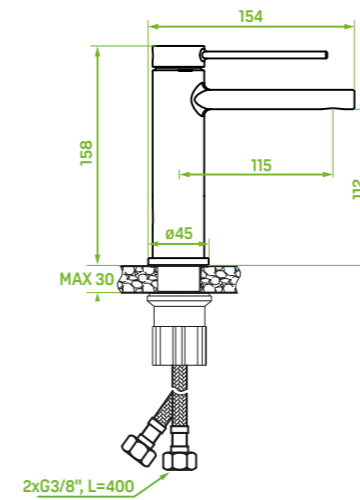

Pinar series

NEW NEW NEW
NEW NEW NEW
NEW NEW NEW

bath mixer
wall-mounted, without shower set

FINISH: CHROME
CODE: BAW_010D
EAN: 5907791184580

FINISH: BLACK
CODE: BAW_710D
EAN: 5907791184634

material: brass
spout reach: 175 mm
ceramic cartridge: 35 mm
flow class: spout A ≤ 15 l/min, hand shower S ≤ 19,8 l/min
included: key for aerator, mounting elements

Mixer is fitted with movable NEOPERL aerator. Water stream angle adjustment allows to adapt a mixer to a washbasin, thus to set a preferred stream reach.

washbasin mixer
upright, with plug

FINISH: CHROME
CODE: BAW_022D
EAN: 5907791184597

FINISH: BLACK
CODE: BAW_722D
EAN: 5907791184641

material: brass
spout reach: 115 mm
ceramic cartridge: 25 mm
flow class: Z ≤ 9 l/min
included: click-clack plug, key for aerator, connecting hoses 40 cm, easy assembly system

washbasin mixer
upright, countertop, with swivel spout and plug

FINISH: CHROME
CODE: BAW_02ND
EAN: 5907791184603

FINISH: BLACK
CODE: BAW_72ND
EAN: 5907791184658

material: brass
spout reach: 204 mm
ceramic cartridge: 25 mm
flow class: Z ≤ 9 l/min
included: click-clack plug, key for aerator, connecting hoses 40 cm, easy assembly system