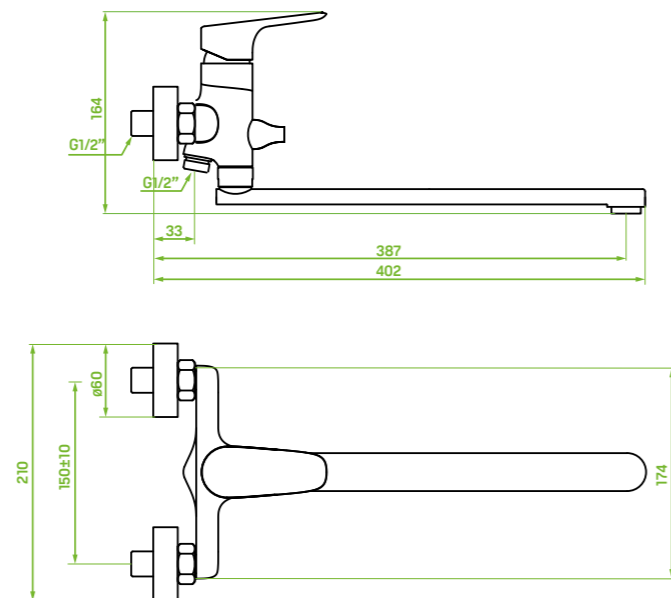

Rondo series

bath mixer
wall-mounted, without shower set

FINISH: CHROME
CODE: BLX_010D
EAN: 5907791127631

material: brass
spout reach: 155 mm
ceramic cartridge: 35 mm
flow class: spout $S \leq 19,8$ l/min,
hand shower $S \leq 19,8$ l/min
included: mounting elements

bath mixer
wall-mounted, with swivel spout, without shower set

FINISH: CHROME
CODE: BLX_01FD
EAN: 5907791103017

material: brass
spout reach: 387 mm
ceramic cartridge: 35 mm
flow class: spout $A \leq 15$ l/min,
hand shower $S \leq 19,8$ l/min
included: mounting elements

washbasin mixer
upright, with plug

FINISH: CHROME
CODE: BLX_022D
EAN: 5907791127648

material: brass
spout reach: 89 mm
ceramic cartridge: 35 mm
flow class: $A \leq 15$ l/min
connecting hoses 40 cm, mounting elements

washbasin mixer
wall-mounted

FINISH: CHROME
CODE: BLX_050D
EAN: 5907791127679

material: brass
spout reach: 250 mm
ceramic cartridge: 35 mm
flow class: $A \leq 15$ l/min
included: mounting elements

shower mixer
wall-mounted, without shower set

FINISH: CHROME
CODE: BLX_040D
EAN: 5907791127662

material: brass
ceramic cartridge: 35 mm
flow class: $A \leq 15$ l/min
included: mounting elements

We recommend to select Caris series
SEE P. 233