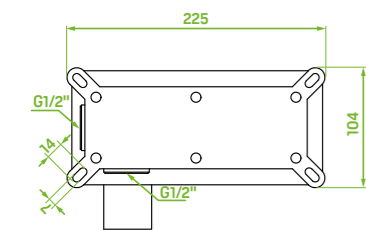

CLICK-CLACK
PLUG

EASY
ASSEMBLY

material: brass

spout reach: 170 mm

ceramic cartridge: 35 mm

flow class: A ≤ 15 l/min

included: click-clack plug, key for aerator, connecting hoses 45 cm, easy assembly system