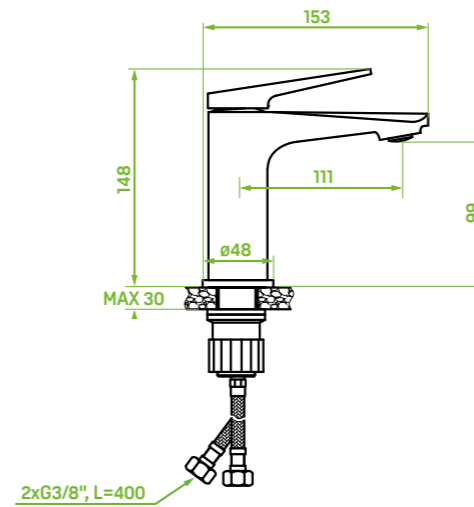

Rubio series

NEW NEW NEW NEW NEW NEW

bath mixer
wall-mounted, without shower set

FINISH: WHITE/GOLD
CODE: BVR_610G
EAN: 5907791185358

FINISH: BLACK/GOLD
CODE: BVR_710G
EAN: 5907791185402

CERAMIC SHOWER SWITCH

COIN SLOT AERATOR

- material: brass

- spout reach: 168 mm

- ceramic cartridge 30 mm

- flow class: spout A ≤ 15 l/min, hand shower A ≤ 15 l/min

- included: mounting elements

washbasin mixer
upright, with plug

FINISH: WHITE/GOLD
CODE: BVR_622G
EAN: 5907791185365

FINISH: BLACK/GOLD
CODE: BVR_722G
EAN: 5907791185419

SAVING WATER

COIN SLOT AERATOR

CLICK-CLACK PLUG

EASY ASSEMBLY

- material: brass

- spout reach: 111 mm

- ceramic cartridge: 25 mm

- flow class: Z ≤ 9 l/min

- included: click-clack plug, connecting hoses 40 cm, easy assembly system

washbasin mixer
upright, countertop, with plug

FINISH: WHITE/GOLD
CODE: BVR_62NG
EAN: 5907791185372

FINISH: BLACK/GOLD
CODE: BVR_72NG
EAN: 5907791185426

SAVING WATER

COIN SLOT AERATOR

CLICK-CLACK PLUG

EASY ASSEMBLY

- material: brass

- spout reach: 166 mm

- ceramic cartridge: 25 mm

- flow class: Z ≤ 9 l/min

- included: click-clack plug, connecting hoses 40 cm, easy assembly system

The mixer is fitted with aerator which can be removed with a coin. Such easy and quick method allows for removal and cleaning of aerator or its replacement.