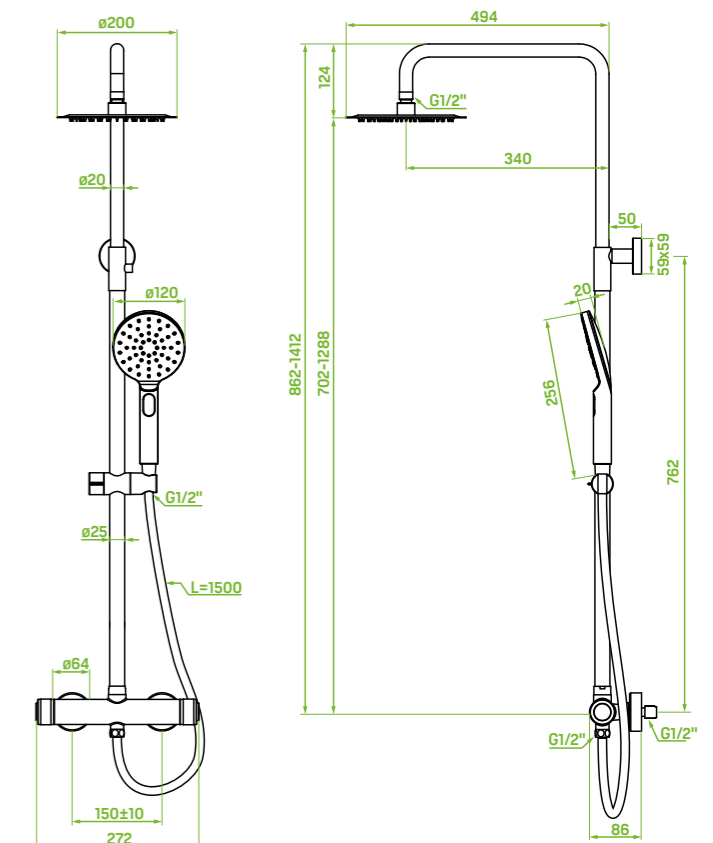

type of hose: metal braided rubber

length of hose: 1500 mm

overhead rain shower size: $\varnothing 200$ mm

included: mounting elements

Opening and closing of water outflow, with use of a start/stop cartridge, is effected with a button located on the right*. Decorated knob, with a special texture, facilitates operation even with wet hands and ensures temperature adjustment.