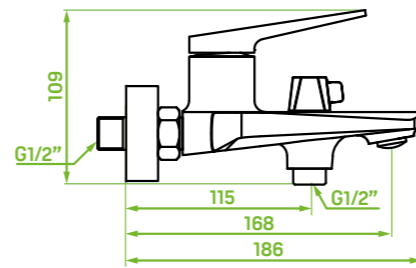

The mixer is fitted with aerator which can be removed with a coin. Such easy and quick method allows for removal and cleaning of aerator or its replacement.