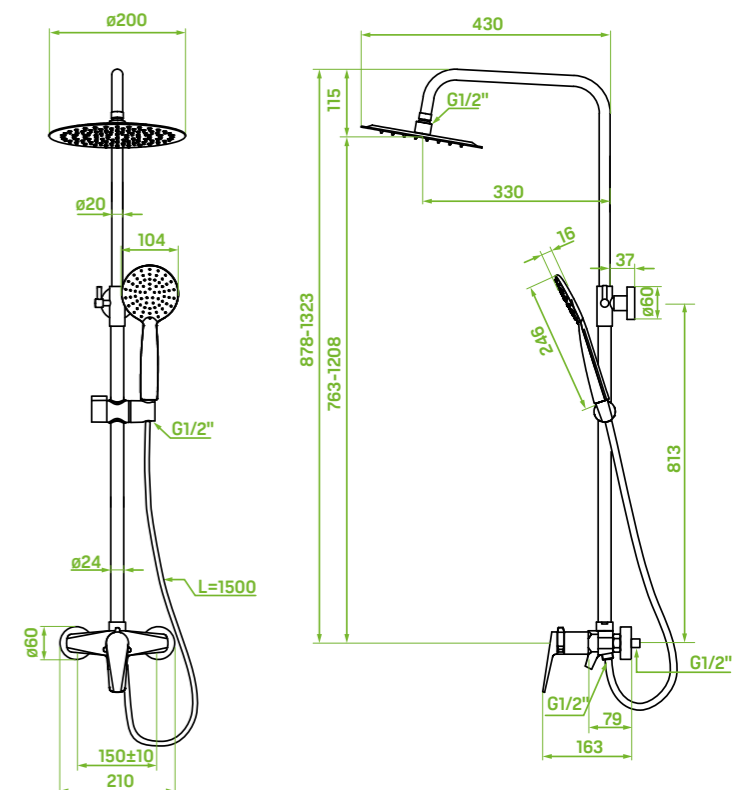

bidet mixer

upright with plug

FINISH: WHITE/GOLD

CODE: BVR_632G
EAN: 5907791185389

FINISH: BLACK/GOLD

CODE: BVR_732G
EAN: 5907791185433

SAVING
WATER

CLICK-CLACK
PLUG

EASY
ASSEMBLY

material: brass

spout reach: 128 mm

ceramic cartridge: 25 mm

flow class: Z ≤ 9 l/min

included: click-clack plug, connecting hoses 40 cm, easy assembly system

shower mixer

wall-mounted, without shower set

FINISH: WHITE/GOLD

CODE: BVR_640G
EAN: 5907791185396

FINISH: BLACK/GOLD

CODE: BVR_740G
EAN: 5907791185440

material: brass

ceramic cartridge: 30 mm

flow class: B ≤ 25,2 l/min

included: mounting elements

shower column

with mixer

FINISH: WHITE/GOLD

CODE: PVR_6G0B
EAN: 5907791185457

FINISH: BLACK/GOLD

CODE: PVR_7G0B
EAN: 5907791185464

The column is fitted with 3-step switch located behind the mixer lever. The switch allows to easily change water outflow between spout, overhead rain shower and hand shower.

COLD START

ADJUSTABLE
HEIGHT OF
OVERHEAD
RAIN SHOWER

CASCADE
STREAM
(SPOUT)

ANTI-CALC
SYSTEM

ANTI-TWIST
SYSTEM

material: brass, steel, plastic

ceramic cartridge: 35 mm

flow class: spout S ≤ 20 l/min, rain shower A ≤ 15 l/min, hand shower Z ≤ 12 l/min

type of hose: metal braided rubber

length of hose: 1500 mm

overhead rain shower size: Ø200 mm

included: mounting elements