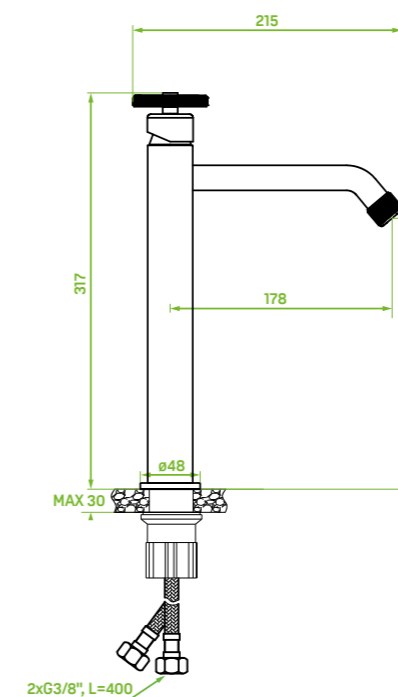

material: brass

spout reach: 107 mm

ceramic cartridge: 26 mm

flow class: Z ≤ 9 l/min

included: click-clack plug, connecting hoses 40 cm, easy assembly system

bath and shower mixer

for concealed installation, with shower set