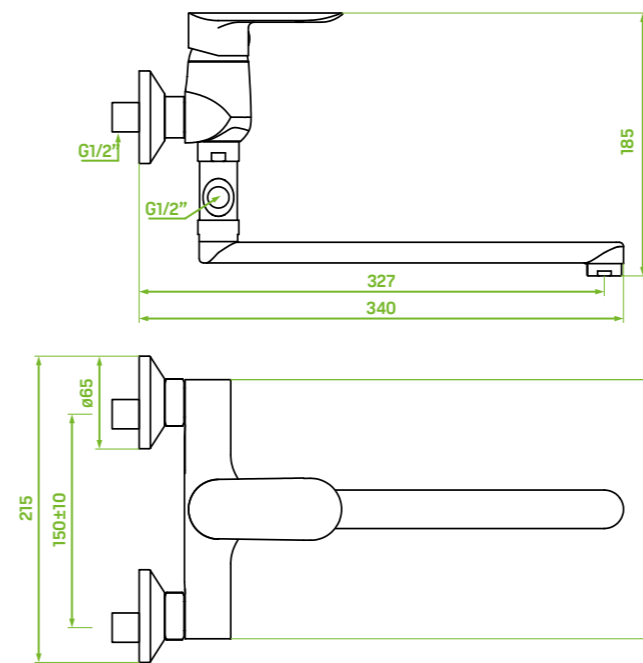

bath mixer

wall-mounted, with swivel spout, without shower set

FINISH: CHROME
CODE: BLP_01FD
EAN: 5907791102997

MOVABLE
SPOUT

CERAMIC
SHOWER
SWITCH

material: brass

spout reach: 327 mm

ceramic cartridge: 35 mm

flow class: spout A ≤ 15 l/min,
hand shower A ≤ 15 l/min

included: mounting elements

Useful solution for utility rooms. Possibility to connect shower hose and hand shower.