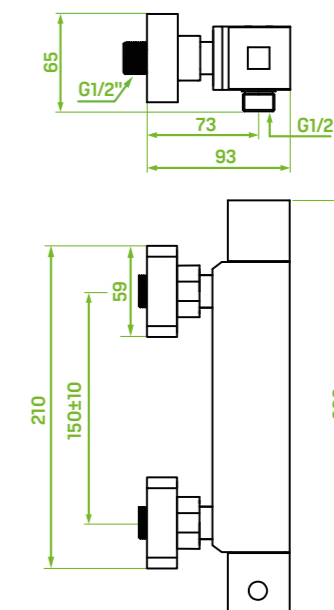

shower mixer
thermostatic, without shower set

FINISH: CHROME
KOD: BLQ_04TD
EAN: 5907791175359

FINISH: BLACK
KOD: BLQ_74TD
EAN: 5907791175366

- material: brass
- VERNET thermostatic cartridge
- flow class: B ≤ 25,2 l/min
- included: mounting elements

With cool touch function the mixer does not heat, which ensures use comfort. While thermostatic VERNET cartridge supplied by renowned French company, allows to set a desired water temperature, the same each time the water stream is activated. It gives a possibility to set a desired constant water temperature, without a risk of burns. This solution is popular in flats occupied by elderly people and families with small children for safety reasons.