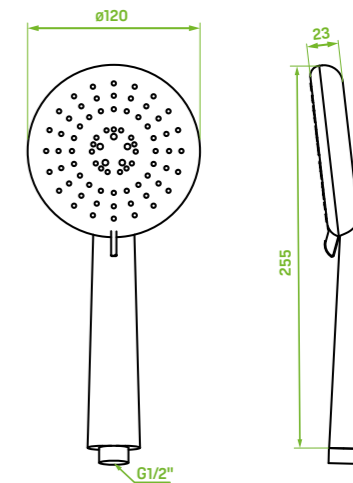

shower column
with mixer

FINISH: BLACK
CODE: PLU_700B
EAN: 5907791167729

FINISH: GRAPHITE
CODE: PLU_100B
EAN: 5907791167712

material: brass, steel, plastic

ceramic cartridge: 35 mm

flow class: overhead rain shower A ≤ 15 l/min,
hand shower Z ≤ 12 l/min

type of hose: metal braided rubber

length of hose: 1500 mm

overhead rain shower size: Ø250 mm

included: mounting elements

hand shower

FINISH: CHROME
CODE: NLU_0SAD
EAN: 5907791168931

FINISH: BLACK
CODE: NLU_7SAD
EAN: 5907791168955

FINISH: GRAPHITE
CODE: NLU_1SAD
EAN: 5907791168948

material: plastic

flow class: Z ≤ 12 l/min