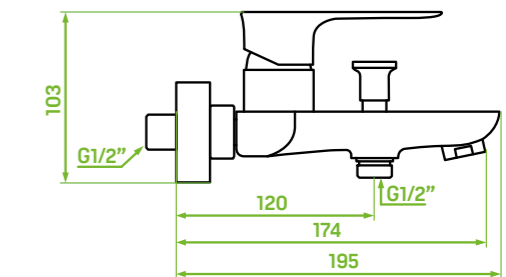

Raila series

bath mixer

wall-mounted, without shower set

FINISH: CHROME

CODE: BLL_010D
EAN: 5907791123138

FINISH: WHITE/CHROME

CODE: BLL_610D
EAN: 5907791139856

FINISH: BLACK/CHROME

CODE: BLL_710D
EAN: 5907791129772

material: brass

spout reach: 174 mm

ceramic cartridge: 35 mm

flow class: spout B ≤ 25,2 l/min,
hand shower B ≤ 25,2 l/min

included: mounting elements