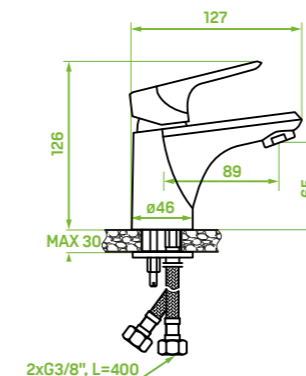

Rondo series

bath mixer
wall-mounted, without shower set

FINISH: CHROME
CODE: BLX_010D
EAN: 5907791127631

material: brass
spout reach: 155 mm
ceramic cartridge: 35 mm
flow class: spout $S \leq 19,8$ l/min,
hand shower $S \leq 19,8$ l/min
included: mounting elements

bath mixer
wall-mounted, with swivel spout, without shower set

FINISH: CHROME
CODE: BLX_01FD
EAN: 5907791103017

material: brass
spout reach: 387 mm
ceramic cartridge: 35 mm
flow class: spout $A \leq 15$ l/min,
hand shower $S \leq 19,8$ l/min
included: mounting elements

washbasin mixer
upright, with plug

FINISH: CHROME
CODE: BLX_022D
EAN: 5907791127648

material: brass
spout reach: 89 mm
ceramic cartridge: 35 mm
flow class: $A \leq 15$ l/min
connecting hoses 40 cm, mounting elements

washbasin mixer
wall-mounted

FINISH: CHROME
CODE: BLX_050D
EAN: 5907791127679

material: brass
spout reach: 250 mm
ceramic cartridge: 35 mm
flow class: $A \leq 15$ l/min
included: mounting elements

shower mixer
wall-mounted, without shower set

FINISH: CHROME
CODE: BLX_040D
EAN: 5907791127662

material: brass
ceramic cartridge: 35 mm
flow class: $A \leq 15$ l/min
included: mounting elements

We recommend to select Caris series
SEE P. 233