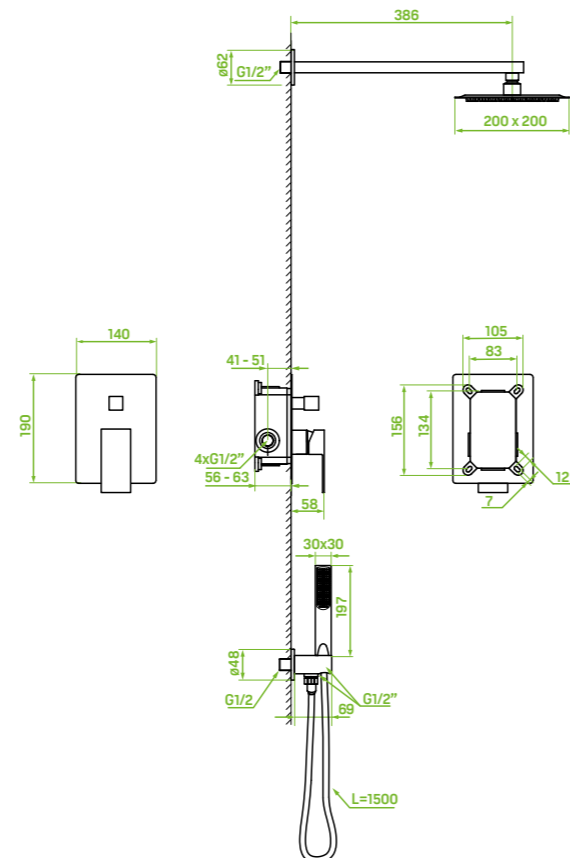

shower mixer

for concealed installation, with shower set

FINISH: CHROME

CODE: BLQ_002P
EAN: 5907791148759

FINISH: BLACK

CODE: BLQ_702P
EAN: 5907791177407

NEW NEW NEW NEW NEW NEW NEW NEW

material: brass, steel, plastic

ceramic cartridge: 35 mm

flow class: overhead rain shower A ≤ 15 l/min, hand shower A ≤ 15 l/min

type of hose: metal braided rubber

length of hose: 1500 mm

overhead rain shower size: 200x200 mm

included: shower set, concealed box, elements for surface-mounting and concealed installation

shower column

with thermostatic mixer

FINISH: CHROME

CODE: PLQ_00TD
EAN: 5907791143570

Shower column fitted with a mixer with special thermostatic cartridge allows to set a desired water temperature, the same any time the stream is activated. It gives a possibility to set a desired constant water temperature, without a risk of burns. This solution is popular in flats occupied by elderly people and families with small children for safety reasons.

material: brass, steel, plastic

thermostatic cartridge

flow class: overhead rain shower S ≤ 20 l/min,
hand shower ZZ ≤ 7,2 l/min

type of hose: metal braided rubber

length of hose: 1500 mm

overhead rain shower size: 250x250 mm

included: mounting elements