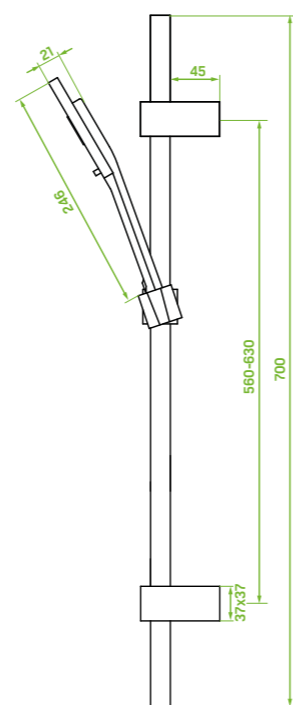

material: steel, plastic

flow class: ZZ ≤ 7,2 l/min

type of hose: metal braided
rubber

length of hose: 1500 mm

included: mounting elements

FINISH: CHROME
CODE: NLQ_01AD
EAN: 5907791109224