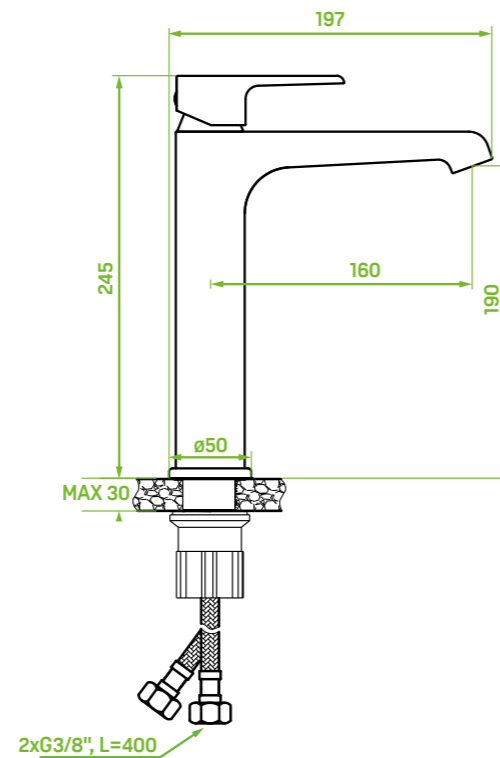

CLICK-CLACK
PLUG

EASY
ASSEMBLY

material: brass

spout reach: 110 mm

ceramic cartridge: 35 mm

flow class: A ≤ 15 l/min

included: click-clack plug, connecting hoses 40 cm, easy assembly system

shower mixer
wall-mounted, without shower set