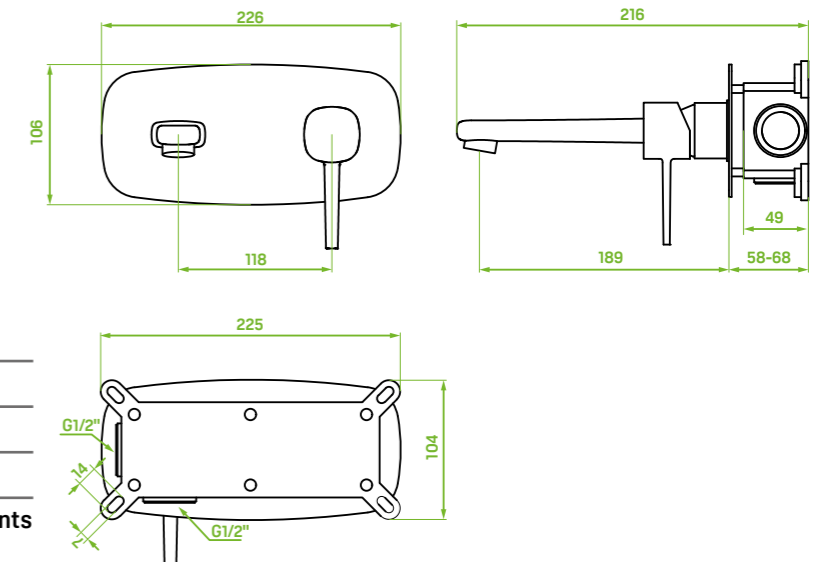

material: brass, plastic

spout reach: 188 mm

ceramic cartridge: 35 mm

flow class: spout S ≤ 19.8 l/min, hand shower A ≤ 15 l/min

type of hose: metal braided rubber

length of hose: 1500mm

included: shower set, concealed box, elements for surface-mounting and concealed installation

material: brass, plastic

spout reach: 205 mm

ceramic cartridge: 35 mm

flow class: spout S ≤ 19,8 l/min, hand shower Z ≤ 9 l/min

type of hose: metal braided rubber

length of hose: 1500 mm

included: shower set, key for aerator, connecting hoses 50 cm, mounting elements

material: brass

spout reach: 189 mm

ceramic cartridge: 35 mm

flow class: A ≤ 15 l/min

included: click-clack plug, concealed box, elements for surface-mounting and concealed installation

washbasin mixer
upright, with plug