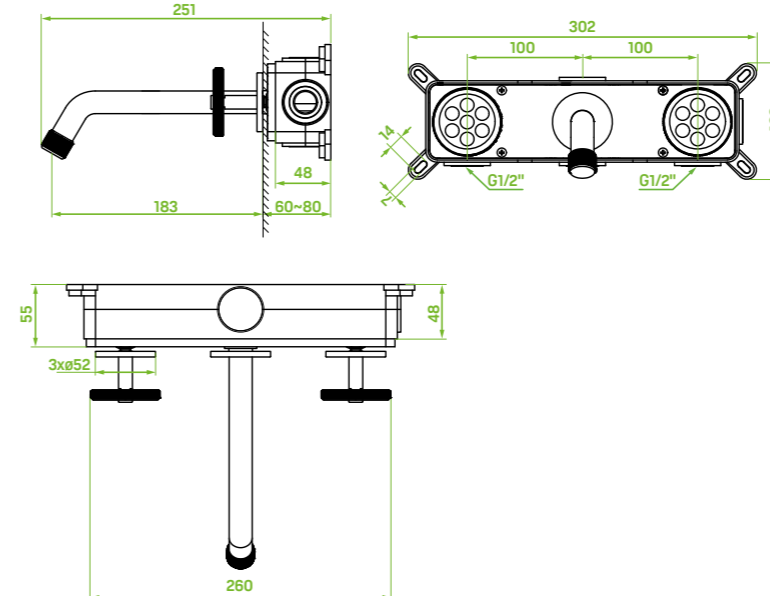

washbasin mixer
for concealed installation, with plug

FINISH: BLACK
CODE: BAU_722P
EAN: 5907791166203

FINISH: GRAPHITE
CODE: BAU_922P
EAN: 5907791166272

material: brass
spout reach: 183 mm
cartridge: 1/2"
flow class: $A \leq 15$ l/min
included: click-clack plug, concealed box, elements for surface-mounting and concealed installation