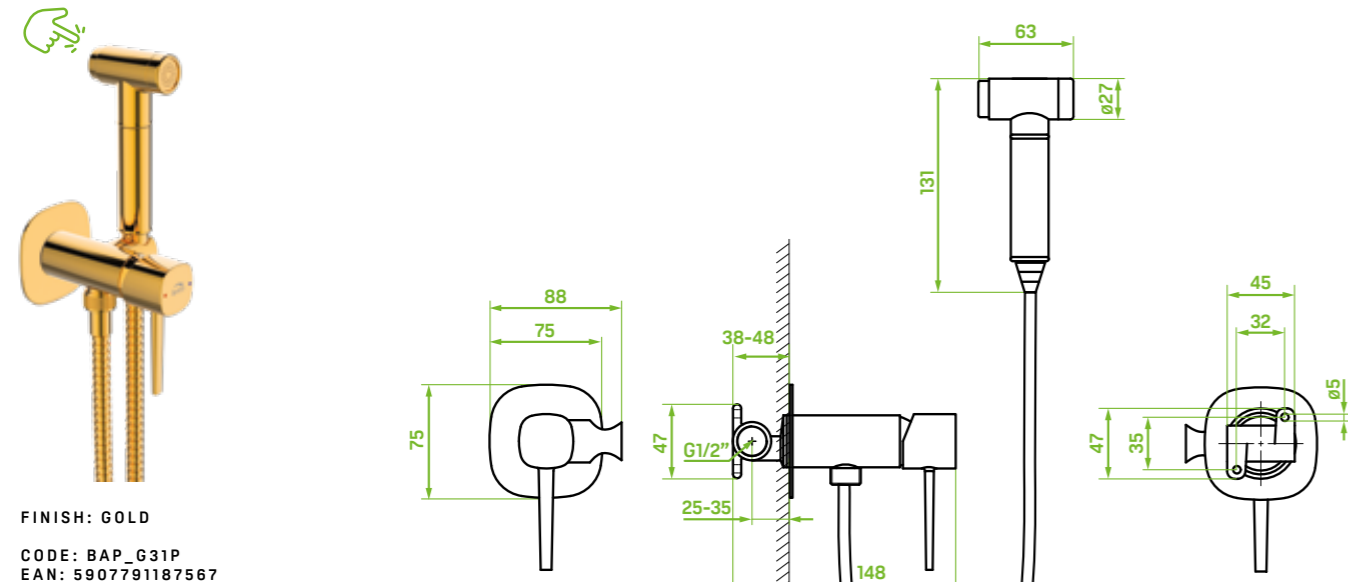

material: brass, plastic

spout reach: 188 mm

ceramic cartridge: 35 mm

flow class: spout S ≤ 19.8 l/min, hand shower A ≤ 15 l/min

type of hose: metal braided rubber

length of hose: 1500mm

included: shower set, concealed box, elements for surface-mounting and concealed installation

material: brass, plastic

spout reach: 205 mm

ceramic cartridge: 35 mm

flow class: spout S ≤ 19,8 l/min, hand shower Z ≤ 9 l/min

type of hose: metal braided rubber

length of hose: 1500 mm

included: shower set, key for aerator, connecting hoses 50 cm, mounting elements

bidet mixer

for concealed installation, with bidetta shower set

FINISH: CHROME
 CODE: BAP_031P
 EAN: 5907791187536

FINISH: BLACK
 CODE: BAP_731P
 EAN: 5907791187543

FINISH: ROSE GOLD
 CODE: BAP_831P
 EAN: 5907791187550

FINISH: GOLD
 CODE: BAP_G31P
 EAN: 5907791187567

material: brass, steel

ceramic cartridge: 25 mm

flow class: $Z \leq 9$ l/min

type of hose: metal braided rubber

length of hose: 1500 mm

included: shower set, elements for surface-mounting and concealed installation