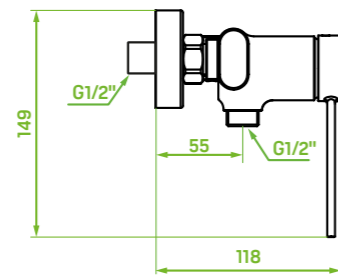

We recommend to select Tivano series SEE P. 248