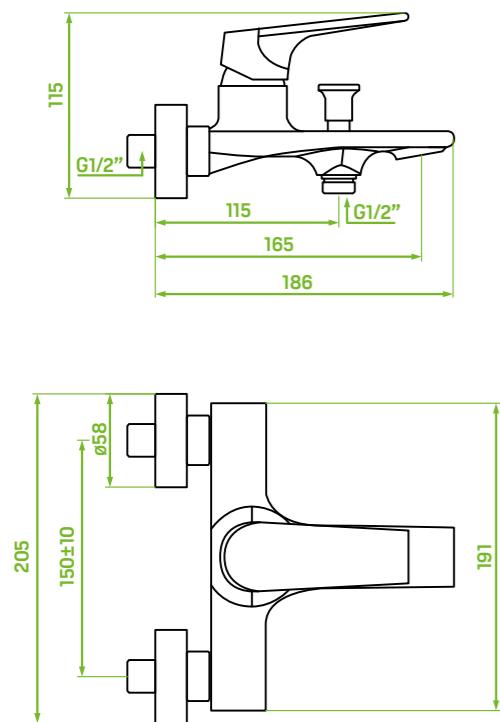

Plato series

bath mixer

wall-mounted, without shower set

FINISH: CHROME
CODE: BLY_010D
EAN: 5907791127594

material: brass

spout reach: 165 mm

ceramic cartridge: 35 mm

flow class: spout S ≤ 19,8 l/min,
hand shower S ≤ 19,8 l/min

included: key for aerator, mounting elements