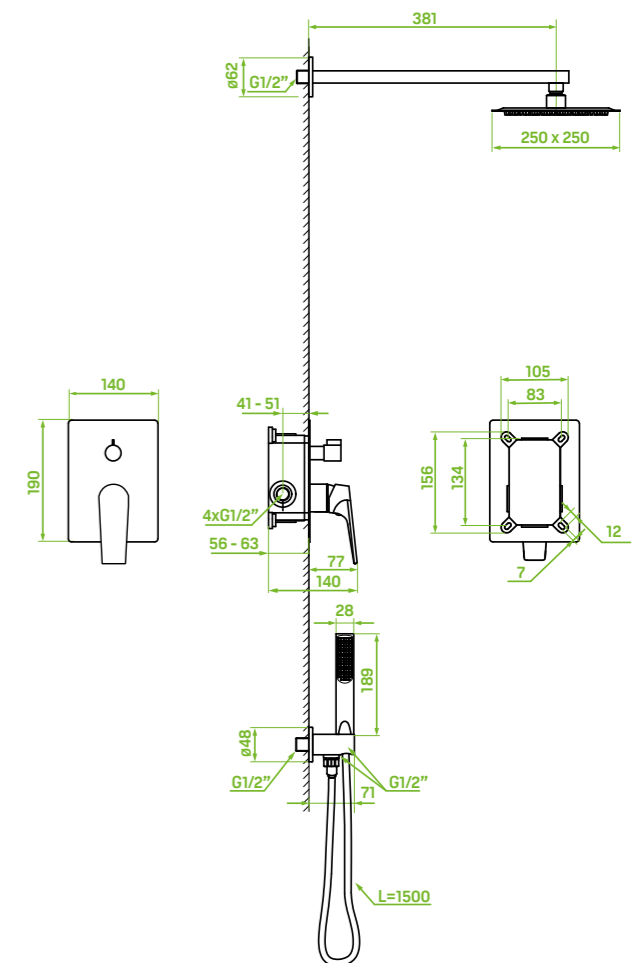

type of hose: metal braided rubber

length of hose: 1500 mm

overhead rain shower size: 250 x 250 mm

included: shower set, concealed box, elements for surface-
 mounting and concealed installation

Appia series