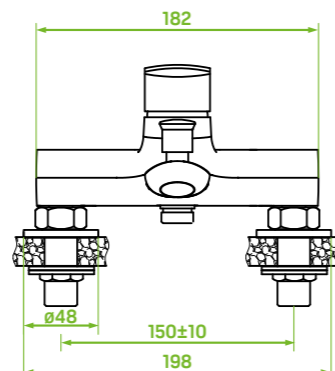

FINISH: BLACK
CODE: BLP_715D
EAN: 5907791189622

NEW NEW NEW
NEW NEW NEW
NEW NEW NEW