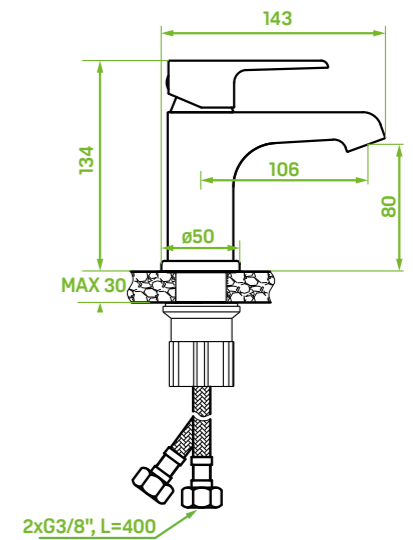

washbasin mixer

upright, with plug

FINISH: CHROME
CODE: BAH_022D
EAN: 5907791146526

FINISH: WHITE/CHROME
CODE: BAH_622D
EAN: 5907791146588

FINISH: BLACK/CHROME
CODE: BAH_722D
EAN: 5907791146649

The series stands out with cascade shape of the spout with aerator to aerate the water stream.

material: brass

spout reach: 106 mm

ceramic cartridge: 35 mm

flow class: A ≤ 15 l/min

included: click-clack plug, key for aerator, connecting hoses 40 cm, easy assembly system