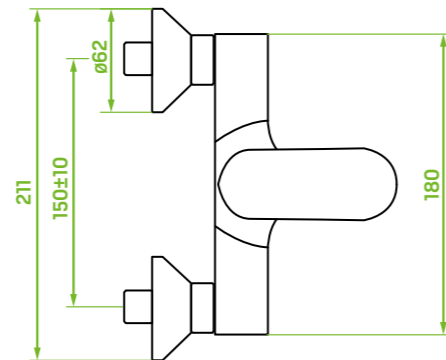

shower mixer

wall-mounted, without shower set

FINISH: CHROME

CODE: BLP_040D
EAN: 5907791122803

EASY
CLEANING
(CHROME)

material: brass

ceramic cartridge: 35 mm

flow class: B ≤ 25,2 l/min

included: mounting elements

We recommend to select
Cers series
SEE P. 226, 248

shower mixer

for concealed installation, with switch

FINISH: CHROME

CODE: BLP_00PD
EAN: 5907791102911

EASY
CLEANING
(CHROME)

material: brass

ceramic cartridge: 35 mm

flow class: S ≤ 19,8 l/min

included: elements for surface-mounting and concealed
installation

shower mixer

for concealed installation

FINISH: CHROME

CODE: BLP_00QD
EAN: 5907791102935

EASY
CLEANING
(CHROME)

material: brass

ceramic cartridge: 35 mm

flow class: S ≤ 19,8 l/min

included: elements for surface-mounting and concealed
installation