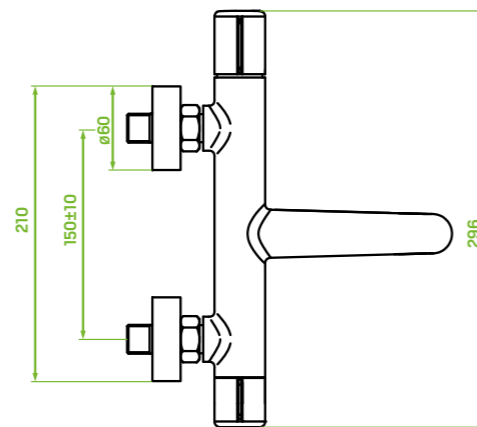

material: brass, plastic

spout reach: 188 mm

ceramic cartridge: 35 mm

flow class: spout S ≤ 19.8 l/min, hand shower A ≤ 15 l/min

type of hose: metal braided rubber

length of hose: 1500mm

included: shower set, concealed box, elements for surface-mounting and concealed installation

material: brass, plastic

spout reach: 205 mm

ceramic cartridge: 35 mm

flow class: spout S ≤ 19,8 l/min, hand shower Z ≤ 9 l/min

type of hose: metal braided rubber

length of hose: 1500 mm

included: shower set, key for aerator, connecting hoses 50 cm, mounting elements

type of hose: metal braided rubber

length of hose: 1500 mm

included: mounting elements

material: plastic

flow class: $Z \leq 12$ l/min

Pretto series

bath mixer
wall-mounted, without shower set

FINISH: CHROME
CODE: BAO_010D
EAN: 5907791146786

FINISH: BLACK
CODE: BAO_710D
EAN: 5907791146892

FINISH: GRAPHITE
CODE: BAO_910D
EAN: 5907791147004

Built-in hand shower/rain shower function switch in mixer body.

material: brass
spout reach: 199 mm
ceramic cartridge: 30 mm
flow class: spout A ≤ 15 l/min, hand shower A ≤ 15 l/min
included: key for aerator, mounting elements