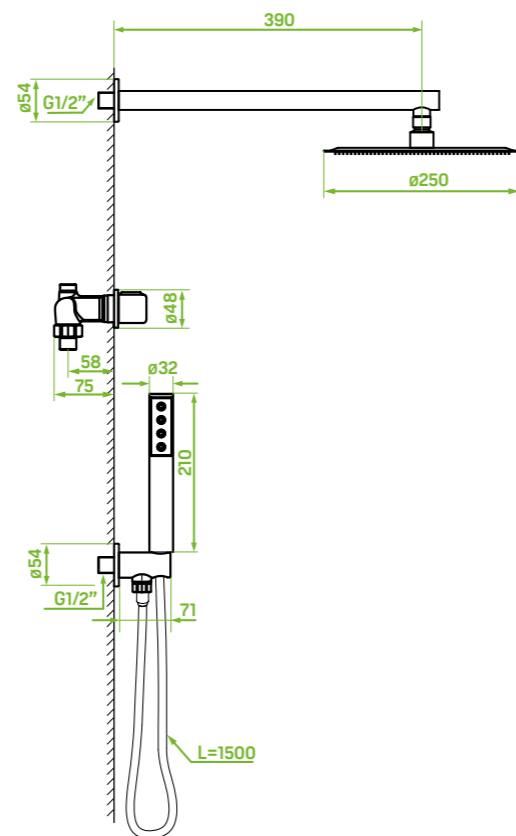

FINISH: CHROME

CODE: BAO_004P
EAN: 5907791146885

FINISH: BLACK

CODE: BAO_704P
EAN: 5907791146991

FINISH: GRAPHITE

CODE: BAO_904P
EAN: 5907791147103

Minimalistic design of 4-hole mixer with knobs set in a row. From the right angular connection with hand shower bracket is provided, then cold water knob, function switch for switching between hand shower and overhead rain shower, and hot water knob. Additionally flexible, easy to clean and pleasant to touch silicone shower hose is included.