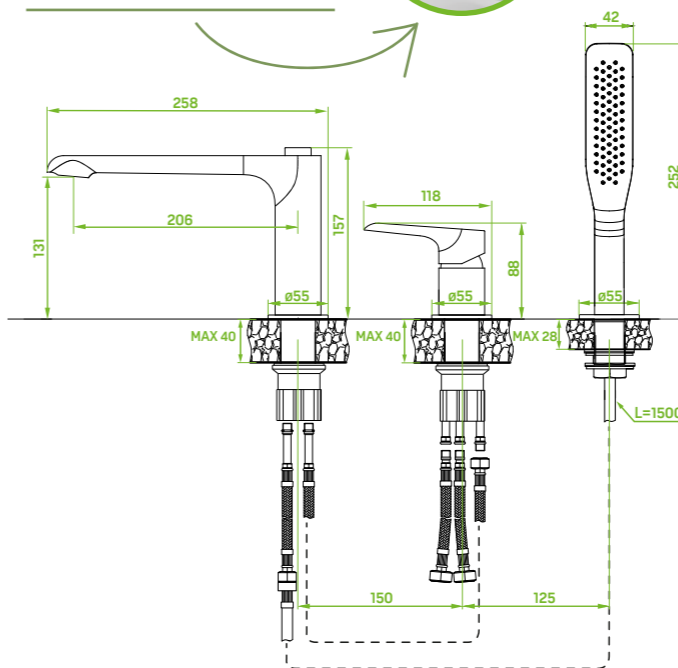

spout reach: 206 mm

ceramic cartridge: 35 mm

type of hose: metal braided rubber

flow class: spout A ≤ 15 l/min, hand shower A ≤ 15 l/min

length of hose: 1500 mm

included: key for aerator, connecting hoses 50 cm, mounting elements

Comfortable function switch, integrated with spout, with one push switches the water stream from hand shower to overhead rain shower and the other way round.

washbasin mixer

upright, with plug

FINISH: CHROME