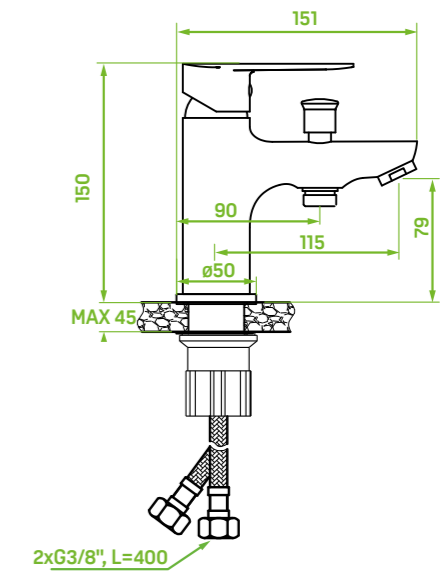

material: brass

spout reach: 115 mm

ceramic cartridge: 35 mm

flow class: spout S ≤ 19,8 l/min,
hand shower B ≤ 25,2 l/min

included: connecting hoses 40 cm,
easy assembly system

Multi-functional bath mixer perfect for installation in a bath, washbasin, bidet or utility room. It is ideal for small corner bathtubs. Possibility to connect shower hose and hand shower.