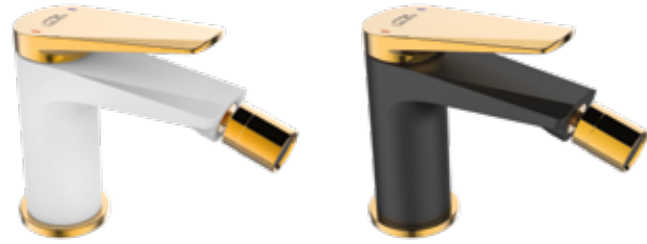

bidet mixer

upright with plug