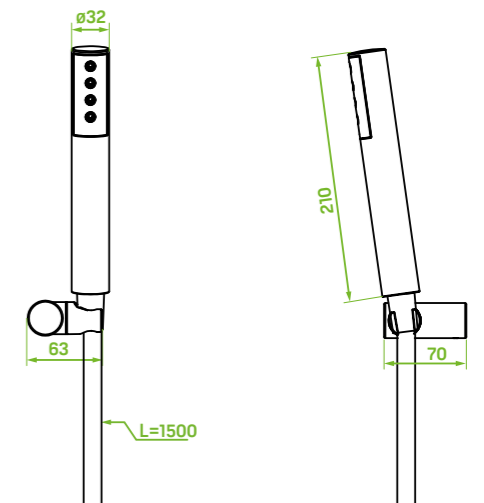

Single-point shower set with brass wall mountings and hand shower bracket. Shower hose in silicone coating is exceptionally flexible, easy to clean and pleasant to touch. Hand shower is provided with a particularly gentle water spray stream.

material: brass, plastic

flow class: ZZ ≤ 7,2 l/min

type of hose: silicone coated rubber

length of hose: 1500 mm

included: mounting elements