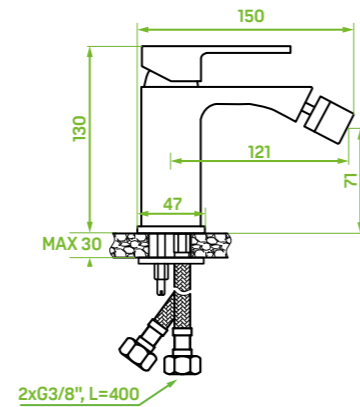

bidet mixer
upright, with plug

FINISH: CHROME
CODE: BLQ_032D
EAN: 5907791127556

FINISH: BLACK
CODE: BLQ_732D
EAN: 5907791177391

AUTOMATIC PLUG

- material: brass
- spout reach: 121 mm
- ceramic cartridge: 35 mm
- flow class: A ≤ 15 l/min
- included: automatic plug, connecting hoses 40 cm, mounting elements