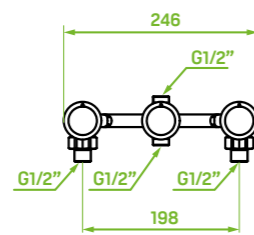

FINISH: CHROME

CODE: BAO_004P
EAN: 5907791146885

FINISH: BLACK

CODE: BAO_704P
EAN: 5907791146991

FINISH: GRAPHITE

CODE: BAO_904P
EAN: 5907791147103

Minimalistic design of 4-hole mixer with knobs set in a row. From the right angular connection with hand shower bracket is provided, then cold water knob, function switch for switching between hand shower and overhead rain shower, and hot water knob. Additionally flexible, easy to clean and pleasant to touch silicone shower hose is included.