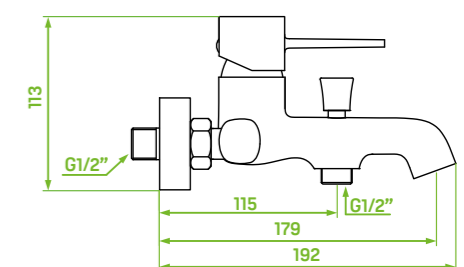

POLA
mixer

POLA
washbasin

EASY
CLEANING
(CHROME)

material: brass

spout reach: 179 mm

ceramic cartridge: 30 mm

flow class: spout A ≤ 15 l/min, hand shower A ≤ 15 l/min

included: key for aerator, mounting elements