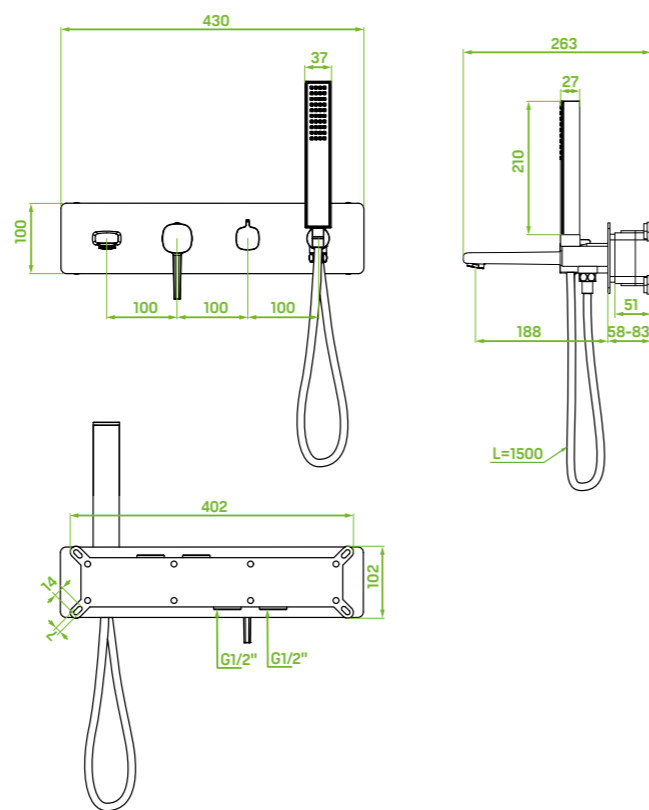

bath mixer
for concealed, installation with shower set

NEW NEW NEW NEW NEW NEW NEW NEW

- CERAMIC SHOWER SWITCH
- RAIN STREAM
- ANTI-CALC SYSTEM
- ANTI-TWIST SYSTEM
- EASY CLEANING (CHROME)
- BOX

material: brass, plastic

---

spout reach: 188 mm

---

ceramic cartridge: 35 mm

---

flow class: spout S ≤ 19.8 l/min, hand shower A ≤ 15 l/min

---

type of hose: metal braided rubber

---

length of hose: 1500mm

---

included: shower set, concealed box, elements for surface-mounting and concealed installation

bath mixer
free-standing

NEW NEW NEW NEW NEW NEW NEW NEW

- CERAMIC SHOWER SWITCH
- RAIN STREAM
- ANTI-CALC SYSTEM
- ANTI-TWIST SYSTEM
- EASY CLEANING (CHROME)
- BOX

material: brass, plastic

---

spout reach: 205 mm

---

ceramic cartridge: 35 mm

---

flow class: spout A ≤ 15 l/min, hand shower Z ≤ 9 l/min

---

type of hose: metal braided rubber

---

length of hose: 1500 mm

---

included: shower set, concealed box, elements for surface-mounting and concealed installation