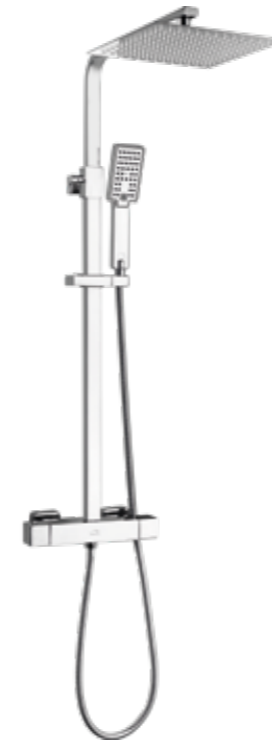

shower column

with thermostatic mixer

FINISH: CHROME

CODE: PLQ_00TD
EAN: 5907791143570