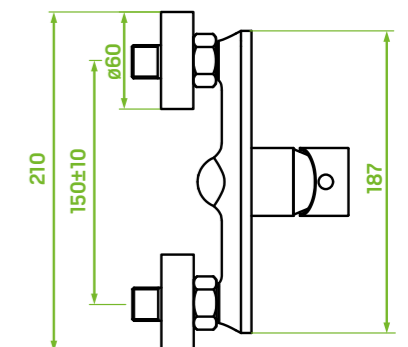

EASY
CLEANING
(CHROME)

material: brass

ceramic cartridge: 30 mm

flow class: S ≤ 19,8 l/min

included: mounting elements