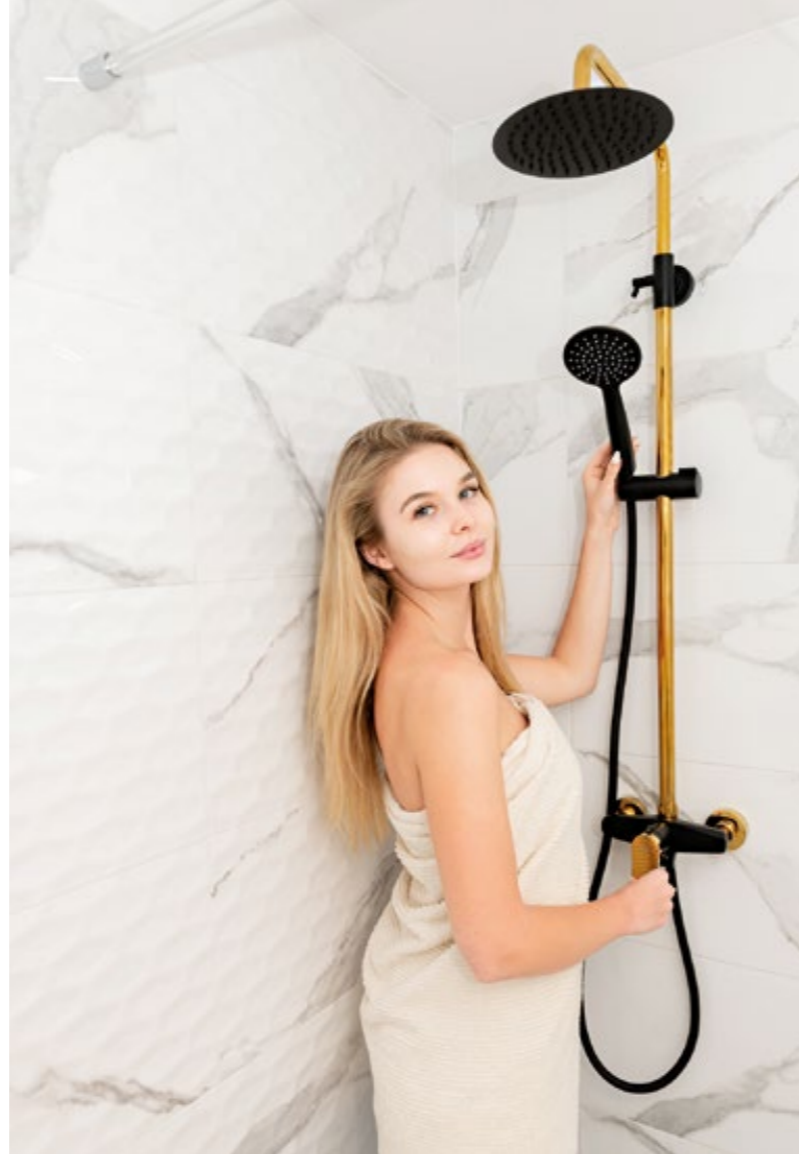

flow class: spout S ≤ 20 l/min, rain shower A ≤ 15 l/min, hand shower Z ≤ 12 l/min

type of hose: metal braided rubber

length of hose: 1500 mm

overhead rain shower size: Ø200 mm

included: mounting elements