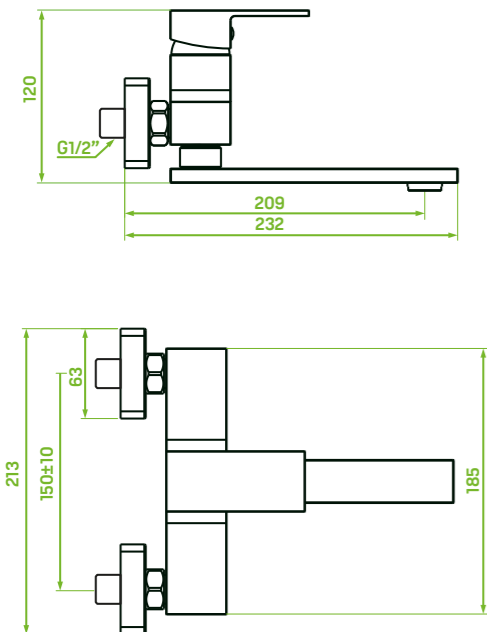

washbasin mixer
wall-mounted

FINISH: CHROME
CODE: BLQ_050D
EAN: 5907791177261

FINISH: BLACK
CODE: BLQ_750D
EAN: 5907791177278

MOVABLE SPOUT

- material: brass
- spout reach: 209 mm
- ceramic cartridge: 35 mm
- flow class: A ≤ 15 l/min
- included: mounting elements