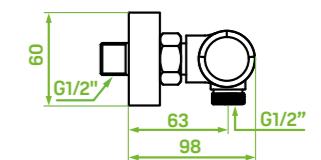

bidet mixer

upright, with plug

FINISH: CHROME
CODE: BAO_032D
EAN: 5907791146823

FINISH: BLACK
CODE: BAO_732D
EAN: 5907791146939

FINISH: GRAPHITE
CODE: BAO_932D
EAN: 5907791147042

material: brass

spout reach: 134 mm

ceramic cartridge: 25 mm

flow class: Z ≤ 9 l/min

included: click-clack plug, connecting hoses 40 cm, easy assembly system

shower mixer

wall-mounted, without shower set

FINISH: CHROME
CODE: BAO_040D
EAN: 5907791146830

FINISH: BLACK
CODE: BAO_740D
EAN: 5907791146946

FINISH: GRAPHITE
CODE: BAO_940D
EAN: 5907791147059

EASY
CLEANING
(CHROME)

material: brass

ceramic cartridge: 30 mm

flow class: B ≤ 25,2 l/min

included: mounting elements