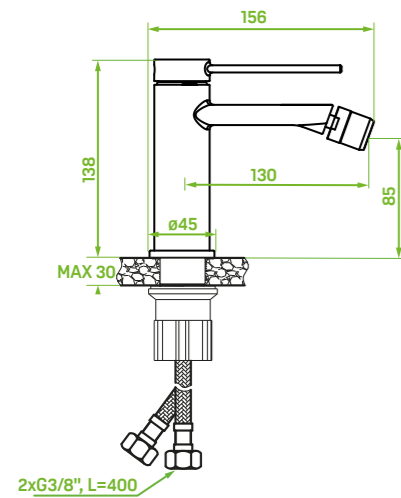

We recommend to select Tivano series SEE P. 248