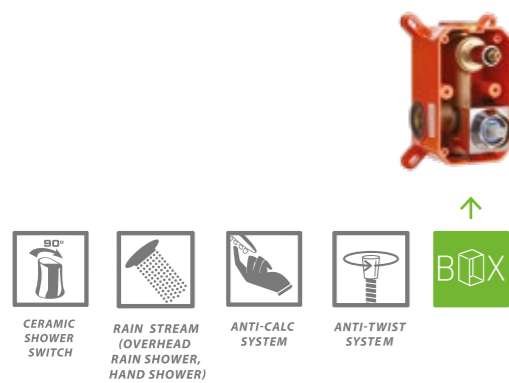

material: brass, steel, plastic

ceramic cartridge: 35 mm

flow class: overhead rain shower A ≤ 15 l/min, hand shower A ≤ 15 l/min

type of hose: metal braided rubber

length of hose: 1500 mm

overhead rain shower size: 200x200 mm

included: shower set, concealed box, elements for surface-mounting and concealed installation