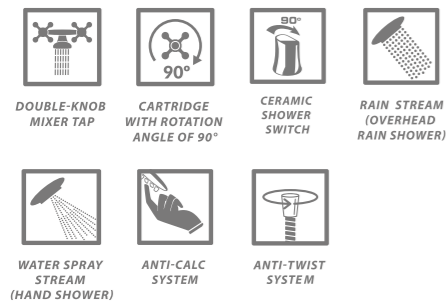

FINISH: CHROME

CODE: BAO_004P
EAN: 5907791146885

FINISH: BLACK

CODE: BAO_704P
EAN: 5907791146991

FINISH: GRAPHITE

CODE: BAO_904P
EAN: 5907791147103

Minimalistic design of 4-hole mixer with knobs set in a row. From the right angular connection with hand shower bracket is provided, then cold water knob, function switch for switching between hand shower and overhead rain shower, and hot water knob. Additionally flexible, easy to clean and pleasant to touch silicone shower hose is included.