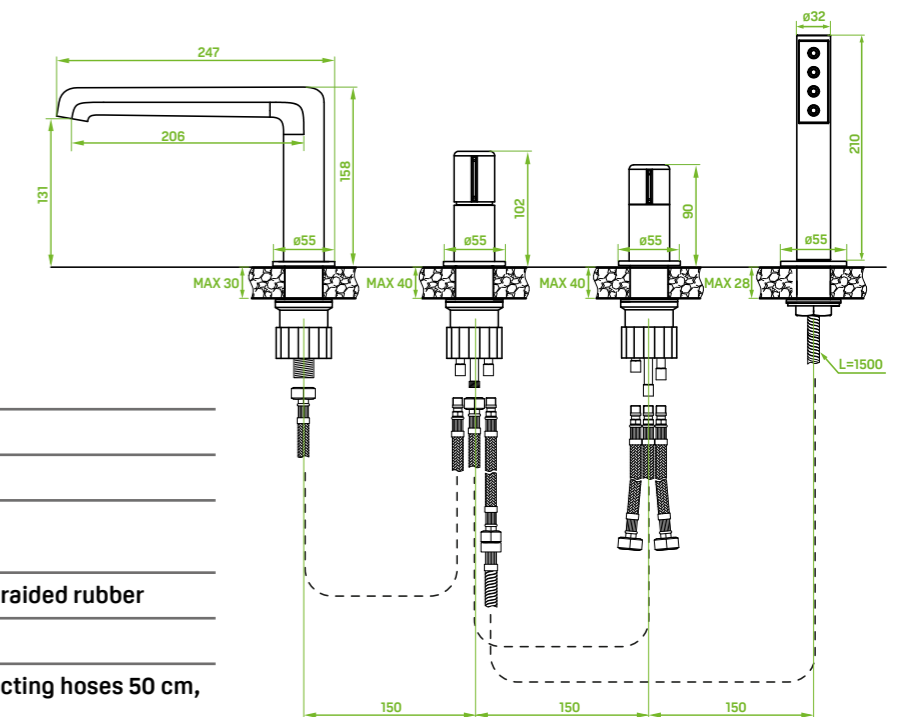

FINISH: GOLD
 CODE: BAP_G31P
 EAN: 5907791187567

material: brass, steel

ceramic cartridge: 25 mm

flow class: $Z \leq 9$ l/min

type of hose: metal braided rubber

length of hose: 1500 mm

included: shower set, elements for surface-mounting and concealed installation

- material: brass, plastic
- spout reach: 240 mm
- ceramic cartridge: 35 mm
- flow class: spout A ≤ 15 l/min, hand shower A ≤ 15 l/min
- type of hose: silicone coated rubber
- length of hose: 1500 mm
- included: shower set, key for aerator, elements for surface-mounting and concealed installation

bath mixer
4-hole

FINISH: CHROME
KOD: BAO_014D
EAN: 5907791146861

FINISH: BLACK
KOD: BAO_714D
EAN: 5907791146977

FINISH: GRAPHITE
KOD: BAO_914D
EAN: 5907791147080

- material: brass, plastic
- spout reach: 206 mm
- ceramic cartridge: 30 mm
- flow class: spout A ≤ 15 l/min, hand shower A ≤ 15 l/min
- type of hose: chrome shower hose – metal braided rubber
- length of hose: 1500 mm
- included: shower set, key for aerator, connecting hoses 50 cm, mounting elements

Pretto 4-hole bath mixer is designed for upright installation directly on a bathtub or in a shelf covered with tiles. From the right, hand shower is provided, then function switch for switching between hand shower and spout, cold and hot water knob and bath spout. Chrome-plated steel shower hose is concealed under tiles or bathtub, thus it does not need to be put around the mixer. Such solution improves bathroom aesthetics.