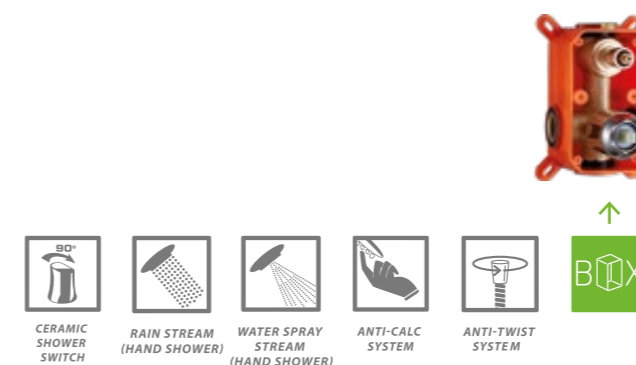

CODE: BAO_001P
EAN: 5907791146878

FINISH: BLACK

CODE: BAO_701P
EAN: 5907791146984

FINISH: GRAPHITE

CODE: BAO_901P
EAN: 5907791147097

Flexible, easy to clean and pleasant to touch silicone shower hose.

material: brass, steel, plastic