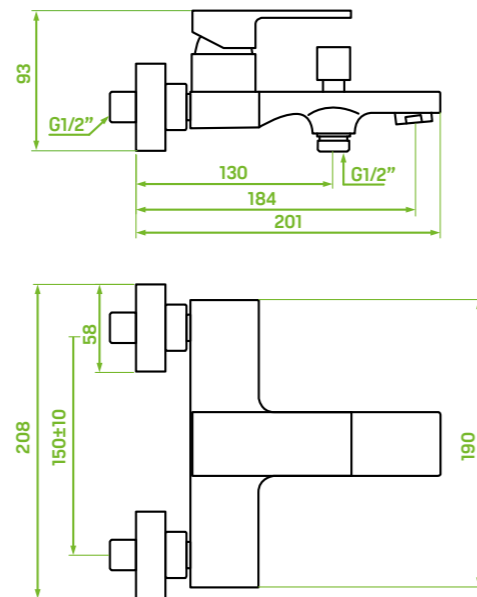

NEW NEW NEW
NEW NEW NEW
NEW NEW NEW

material: brass

spout reach: 184 mm

ceramic cartridge: 35 mm

flow class: spout S ≤ 19,8 l/min, hand shower B ≤ 25,2 l/min

included: key for aerator, mounting elements

bath mixer