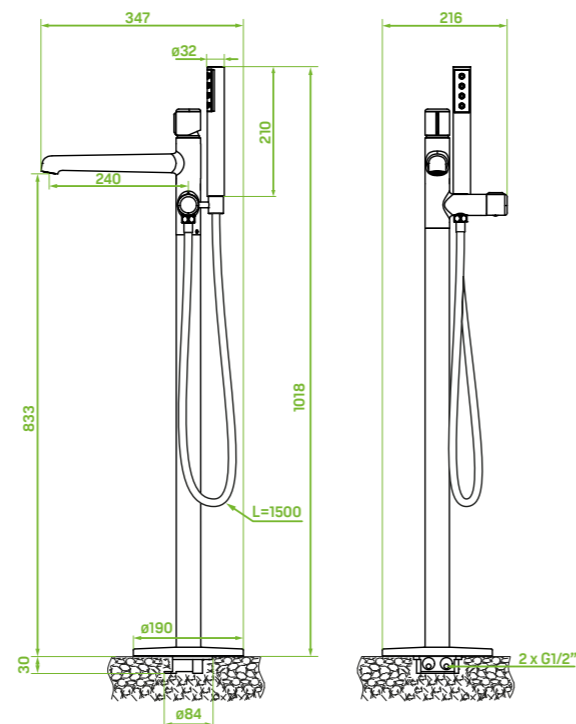

material: brass, plastic

spout reach: 205 mm

ceramic cartridge: 35 mm

flow class: spout S ≤ 19,8 l/min, hand shower Z ≤ 9 l/min

type of hose: metal braided rubber

length of hose: 1500 mm

included: shower set, key for aerator, connecting hoses 50 cm, mounting elements

FINISH: GOLD
 CODE: BAP_G31P
 EAN: 5907791187567

material: brass, steel

ceramic cartridge: 25 mm

flow class: $Z \leq 9$ l/min

type of hose: metal braided rubber

length of hose: 1500 mm

included: shower set, elements for surface-mounting and concealed installation

Flexible, easy to clean and pleasant to touch silicone shower hose.

material: brass
spout reach: 231 mm
ceramic cartridge: 35 mm
flow class: spout : A ≤ 15 l/min, hand shower Z ≤ 9 l/min
type of hose: silicone coated rubber
length of hose: 1500 mm
included: shower set, concealed box, elements for surface-mounting and concealed installation

- material: brass, plastic
- spout reach: 240 mm
- ceramic cartridge: 35 mm
- flow class: spout A ≤ 15 l/min, hand shower A ≤ 15 l/min
- type of hose: silicone coated rubber
- length of hose: 1500 mm
- included: shower set, key for aerator, elements for surface-mounting and concealed installation