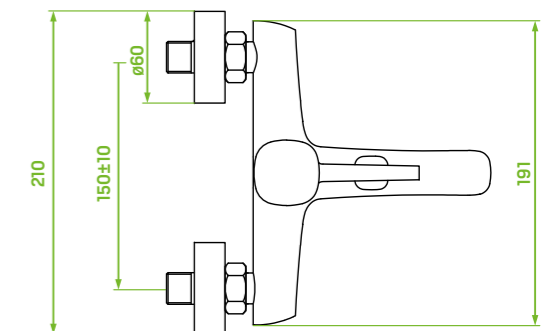

POLA
mixer

POLA
washbasin

EASY
CLEANING
(CHROME)

material: brass

spout reach: 179 mm

ceramic cartridge: 30 mm

flow class: spout A ≤ 15 l/min, hand shower A ≤ 15 l/min

included: key for aerator, mounting elements