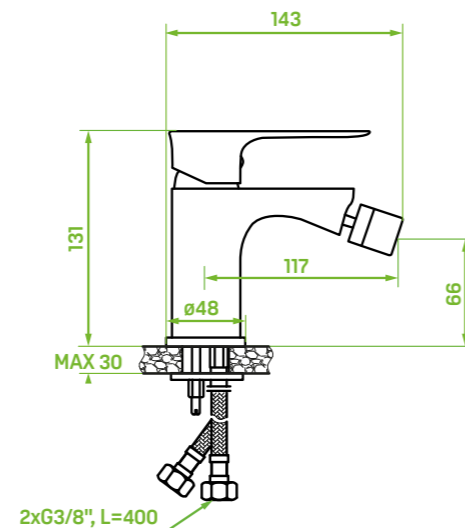

bidet mixer
upright, with plug

FINISH: CHROME
CODE: BLL_032D
EAN: 5907791143020

FINISH: WHITE/CHROME
CODE: BLL_632D
EAN: 5907791125996

FINISH: BLACK/CHROME
CODE: BLL_732D
EAN: 5907791102249

shower mixer
wall-mounted, without shower set

FINISH: CHROME
CODE: BLL_040D
EAN: 5907791123169

FINISH: WHITE/CHROME
CODE: BLL_640D
EAN: 5907791139887

FINISH: BLACK/CHROME
CODE: BLL_740D
EAN: 5907791129802

AUTOMATIC
PLUG

material: brass
spout reach: 117 mm
ceramic cartridge: 35 mm
flow class: A ≤ 15 l/min
included: automatic plug, connecting hoses 40 cm,
mounting elements

material: brass
ceramic cartridge: 35 mm
flow class: S ≤ 19,8 l/min
included: mounting elements

We recommend to select Zorita series
SEE P. 232, 238, 247