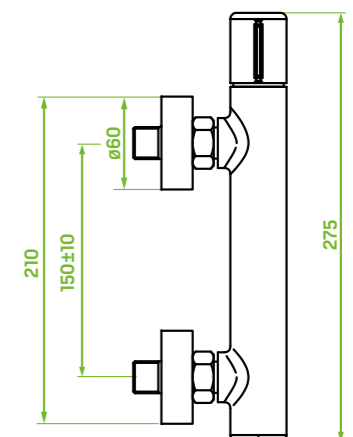

bidet mixer

upright, with plug

FINISH: CHROME
CODE: BAO_032D
EAN: 5907791146823

FINISH: BLACK
CODE: BAO_732D
EAN: 5907791146939

FINISH: GRAPHITE
CODE: BAO_932D
EAN: 5907791147042

material: brass

spout reach: 134 mm

ceramic cartridge: 25 mm

flow class: Z ≤ 9 l/min

included: click-clack plug, connecting hoses 40 cm, easy assembly system

shower mixer

wall-mounted, without shower set

FINISH: CHROME
CODE: BAO_040D
EAN: 5907791146830

FINISH: BLACK
CODE: BAO_740D
EAN: 5907791146946

FINISH: GRAPHITE
CODE: BAO_940D
EAN: 5907791147059

EASY
CLEANING
(CHROME)

material: brass

ceramic cartridge: 30 mm

flow class: B ≤ 25,2 l/min

included: mounting elements