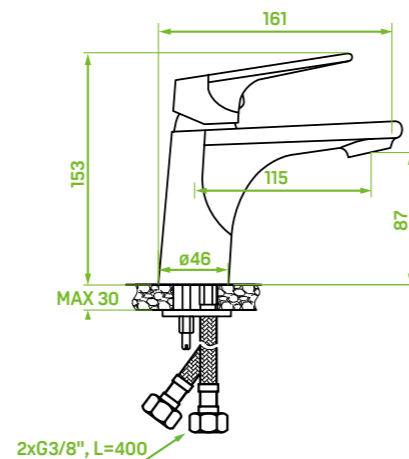

Plato series

bath mixer

wall-mounted, without shower set

FINISH: CHROME
CODE: BLY_010D
EAN: 5907791127594

material: brass

spout reach: 165 mm

ceramic cartridge: 35 mm

flow class: spout S ≤ 19,8 l/min,
hand shower S ≤ 19,8 l/min

included: key for aerator, mounting elements

washbasin mixer

upright, with plug

FINISH: CHROME
CODE: BLY_022D
EAN: 5907791127600

CLICK-CLACK
PLUG

material: brass

spout reach: 115 mm

ceramic cartridge: 35 mm

flow class: A ≤ 15 l/min

included: click-clack plug, key for aerator, connecting hoses
40 cm, mounting elements