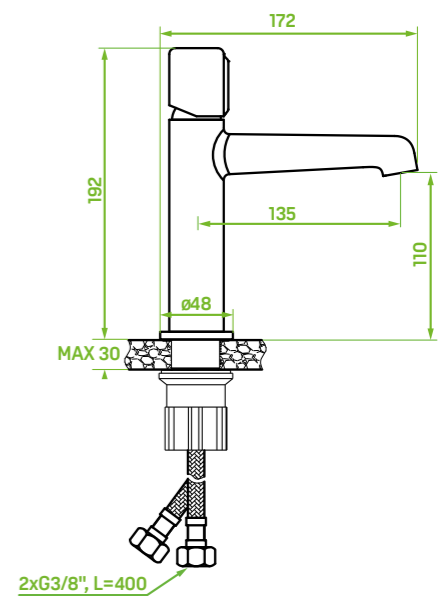

FINISH: GOLD
 CODE: BAP_G31P
 EAN: 5907791187567

material: brass, steel

ceramic cartridge: 25 mm

flow class: $Z \leq 9$ l/min

type of hose: metal braided rubber

length of hose: 1500 mm

included: shower set, elements for surface-mounting and concealed installation

- material: brass, plastic
- spout reach: 240 mm
- ceramic cartridge: 35 mm
- flow class: spout A ≤ 15 l/min, hand shower A ≤ 15 l/min
- type of hose: silicone coated rubber
- length of hose: 1500 mm
- included: shower set, key for aerator, elements for surface-mounting and concealed installation

material: brass

spout reach: 135 mm

ceramic cartridge: 25 mm

flow class: Z ≤ 9 l/min

included: click-clack plug, key for aerator, connecting hoses 40 cm, easy assembly system

2xG3/8", L=400

Did you know that...