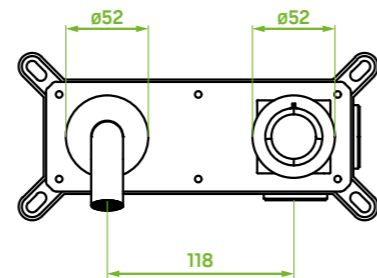

FINISH: GRAPHITE
CODE: BAO_922P
EAN: 5907791162229