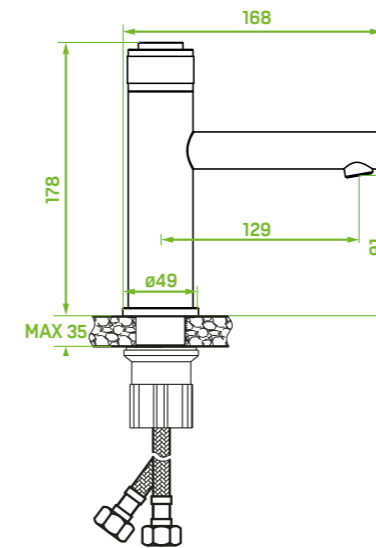

Volumo series

bath mixer

wall-mounted, without shower set

FINISH: CHROME
CODE: BAV_010D
EAN: 5907791176776

FINISH: BLACK
CODE: BAV_710D
EAN: 5907791176837

START/STOP
CARTRIDGE

90°
CERAMIC
SHOWER
SWITCH

material: brass

spout reach: 167 mm

cartridge – start/stop: 35 mm

flow class: spout A ≤ 15 l/min,
hand shower S ≤ 19,8 l/min

included: mounting elements with check valve

An elegant and universal model. Decorated knobs, thanks to a special texture, facilitate operation even with wet hands. Mixer is fitted with a start/stop cartridge for closing and opening water flow by pushing a button at the body right*. The knob on the right is for water temperature adjustment, while on the left – for switching the stream between spout and hand shower. The button is a solution for easy opening of the water stream, e.g. for bathrooms used by children.

*Fittings started by button, possibility to adjust the intensity of water outflow with the function switch.

With start/stop cartridge opening and closing the water stream is effected by pushing a button located on the top of the mixer*. Temperature adjustment takes place by turning the knob either to the left or to the right. Mixer with ECO function with low water flow.

*Fittings started by button, possibility to adjust the intensity of water outflow with the function switch.

washbasin mixer

upright, with plug

FINISH: CHROME
CODE: BAV_022D
EAN: 5907791176783

FINISH: BLACK
CODE: BAV_722D
EAN: 5907791176844

START/STOP
CARTRIDGE

SAVING
WATER

CLICK-CLACK
PLUG

EASY
ASSEMBLY

material: brass

spout reach: 129 mm

cartridge – start/stop: 35 mm

flow class: Z ≤ 9 l/min

included: click-clack plug, connecting hoses 45 cm with
check valve, easy assembly system

washbasin mixer

upright, countertop, with plug