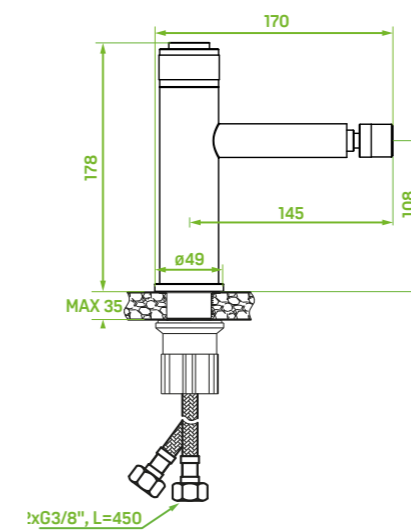

bidet mixer
upright, with plug

FINISH: CHROME
CODE: BAV_032D
EAN: 5907791176806

FINISH: BLACK
CODE: BAV_732D
EAN: 5907791176868

START/STOP CARTRIDGE
CLICK-CLACK PLUG
EASY ASSEMBLY

material: brass

spout reach: 145 mm

cartridge – start/stop: 35 mm

flow class: A ≤ 15 l/min

included: click-clack plug, connecting hoses 45 cm with check valve, easy assembly system

With start/stop cartridge opening and closing the water stream is effected by pushing a button located on the top of the mixer*. Temperature adjustment takes place by turning the knob either to the left or to the right. Mixer with ECO function with low water flow.

*Fittings started by button, possibility to adjust the intensity of water outflow with the function switch.

Extremely simple operation, constant water stream activated with button, temperature adjustment with a knob.

shower mixer
wall-mounted, without shower set

FINISH: CHROME
CODE: BAV_040D
EAN: 5907791176813

FINISH: BLACK
CODE: BAV_740D
EAN: 5907791176875

START/STOP CARTRIDGE

material: brass

cartridge – start/stop: 35 mm

flow class: S ≤ 19,8 l/min

included: mounting elements with check valve

Opening and closing of water outflow, with use of a start/stop cartridge, is effected with a button located on the right*. Decorated knob, with a special texture, facilitates operation even with wet hands and ensures temperature adjustment.

*Fittings started by button, possibility to adjust the intensity of water outflow with the function switch.