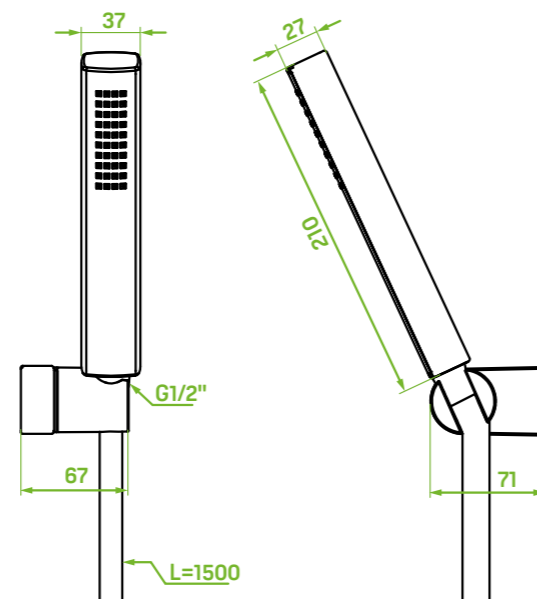

material: plastic

flow class: $Z \leq 12$ l/min