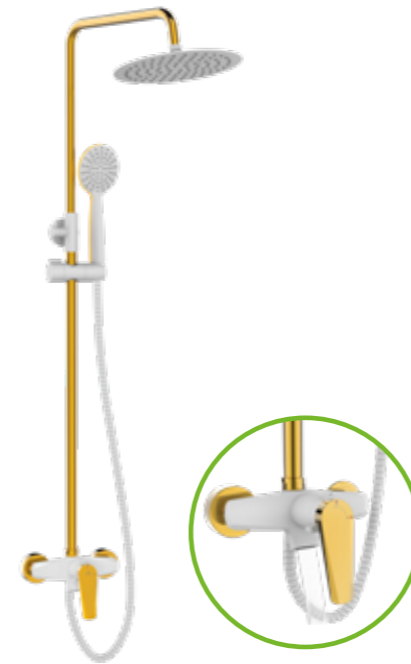

shower column

with mixer

FINISH: WHITE/GOLD

CODE: PVR_6G0B
EAN: 5907791185457