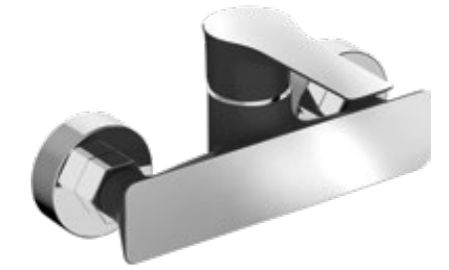

FINISH: BLACK/CHROME
CODE: BLL_740D
EAN: 5907791129802

AUTOMATIC
PLUG

material: brass
spout reach: 117 mm
ceramic cartridge: 35 mm
flow class: A ≤ 15 l/min
included: automatic plug, connecting hoses 40 cm,
mounting elements