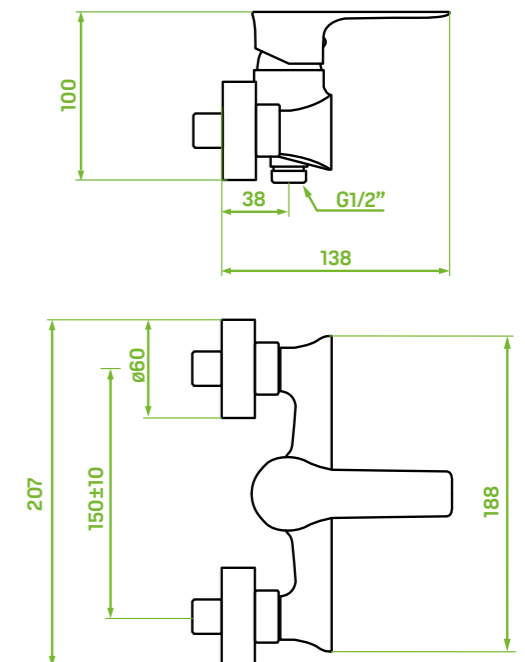

bidet mixer
upright, with plug

FINISH: CHROME
CODE: BLL_032D
EAN: 5907791143020

FINISH: WHITE/CHROME
CODE: BLL_632D
EAN: 5907791125996

FINISH: BLACK/CHROME
CODE: BLL_732D
EAN: 5907791102249

shower mixer
wall-mounted, without shower set

FINISH: CHROME
CODE: BLL_040D
EAN: 5907791123169

FINISH: WHITE/CHROME
CODE: BLL_640D
EAN: 5907791139887

FINISH: BLACK/CHROME
CODE: BLL_740D
EAN: 5907791129802

AUTOMATIC
PLUG

material: brass
spout reach: 117 mm
ceramic cartridge: 35 mm
flow class: A ≤ 15 l/min
included: automatic plug, connecting hoses 40 cm,
mounting elements

material: brass
ceramic cartridge: 35 mm
flow class: S ≤ 19,8 l/min
included: mounting elements

We recommend to select Zorita series
SEE P. 232, 238, 247