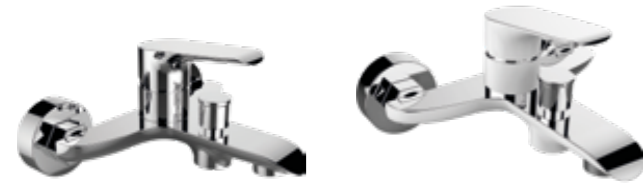

Alea series

bath mixer

wall-mounted, without shower set

FINISH: CHROME

CODE: BLE_010D
EAN: 5907791125873

FINISH: WHITE/CHROME

CODE: BLE_610D
EAN: 5907791125910

EASY
CLEANING
(CHROME)

material: brass

spout reach: 159 mm

ceramic cartridge: 35 mm

flow class: spout S ≤ 19,8 l/min,
hand shower S ≤ 19,8 l/min

included: key for aerator, mounting elements