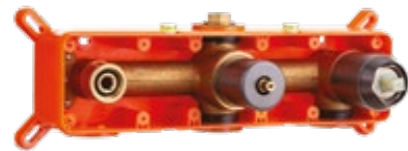

bath and shower mixer

for concealed installation, with shower set

FINISH: BLACK
CODE: BAU_711P
EAN: 5907791166180

FINISH: GRAPHITE
CODE: BAU_911P
EAN: 5907791166258

Bath and shower mixer is a 3-in-1 option. With innovative constructional solutions it is suitable for:

- bathtubs with screen
- bathrooms with bathtub - installation with spout
- shower cabins - installation with overhead rain shower.

Resizing from selected elements is possible by stopping a corresponding hole as specified in assembly instructions.

material: brass, steel, plastic

spout reach: 180 mm

flow class: spout A ≤ 15 l/min,
overhead rain shower A ≤ 15 l/min, hand shower Z ≤ 9 l/min

ceramic cartridge: 35 mm

type of hose: metal braided rubber

length of hose: 1500 mm

overhead rain shower size: Ø250 mm

included: shower set, concealed box, elements for surface-mounting and concealed installation, box stopper

POSSIBLE VARIANTS OF CONNECTION OF BATH AND SHOWER MIXER