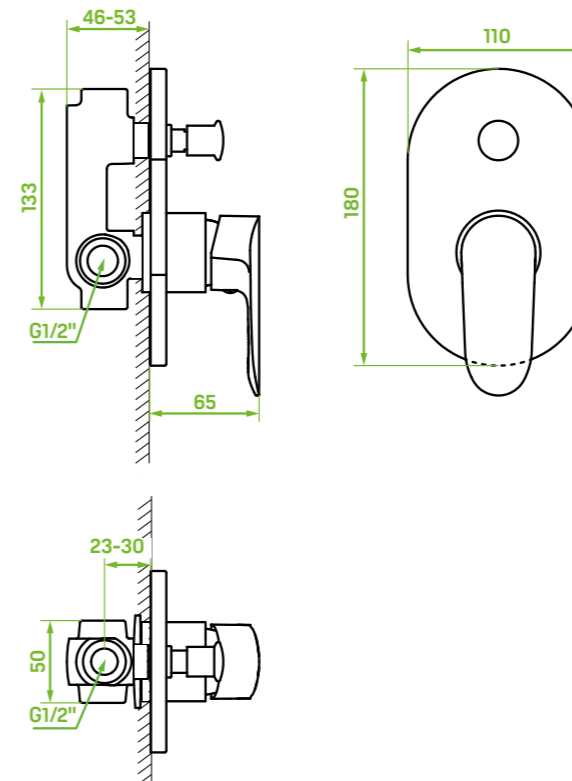

shower mixer

for concealed installation, with switch

FINISH: CHROME

CODE: BLP_00PD
EAN: 5907791102911

EASY
CLEANING
(CHROME)

material: brass

ceramic cartridge: 35 mm

flow class: S ≤ 19,8 l/min

included: elements for surface-mounting and concealed
installation