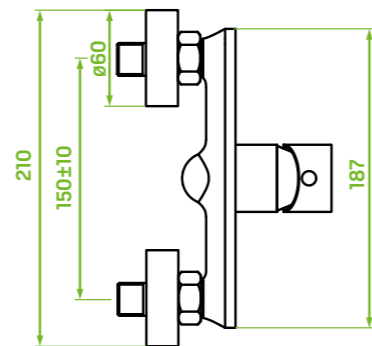

shower mixer
wall-mounted, without shower set

material: brass
ceramic cartridge: 35 mm
flow class: S ≤ 19,8 l/min
included: mounting elements

We recommend to select Zorita series
SEE P. 232, 238, 247

shower mixer
for concealed installation, with switch

material: brass
ceramic cartridge: 35 mm
flow class: A ≤ 15 l/min
included: concealed box, elements for surface-mounting and concealed installation