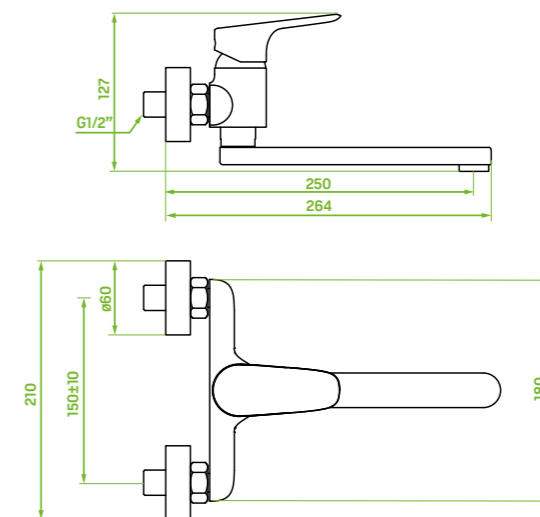

washbasin mixer
wall-mounted

FINISH: CHROME
CODE: BLX_050D
EAN: 5907791127679

material: brass
spout reach: 250 mm
ceramic cartridge: 35 mm
flow class: $A \leq 15$ l/min
included: mounting elements