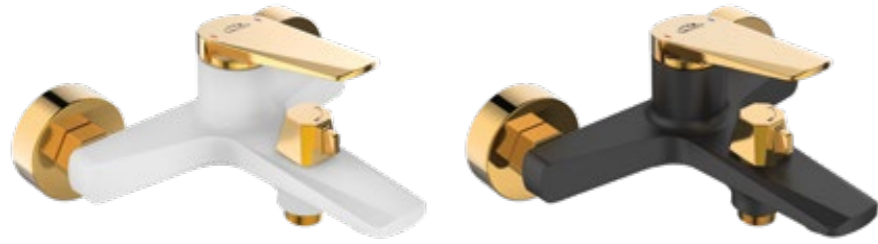

Rubio series

NEW NEW NEW NEW NEW NEW

bath mixer
wall-mounted, without shower set