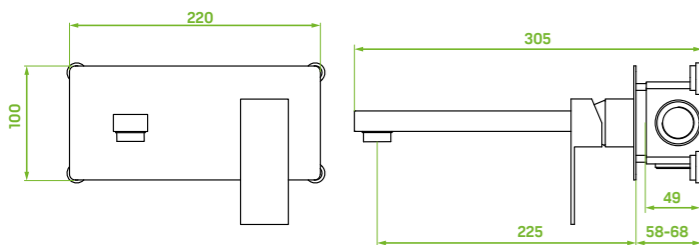

CLICK-CLACK
PLUG

EASY
ASSEMBLY

material: brass

spout reach: 170 mm

ceramic cartridge: 35 mm

flow class: A ≤ 15 l/min

included: click-clack plug, key for aerator, connecting hoses 45 cm, easy assembly system