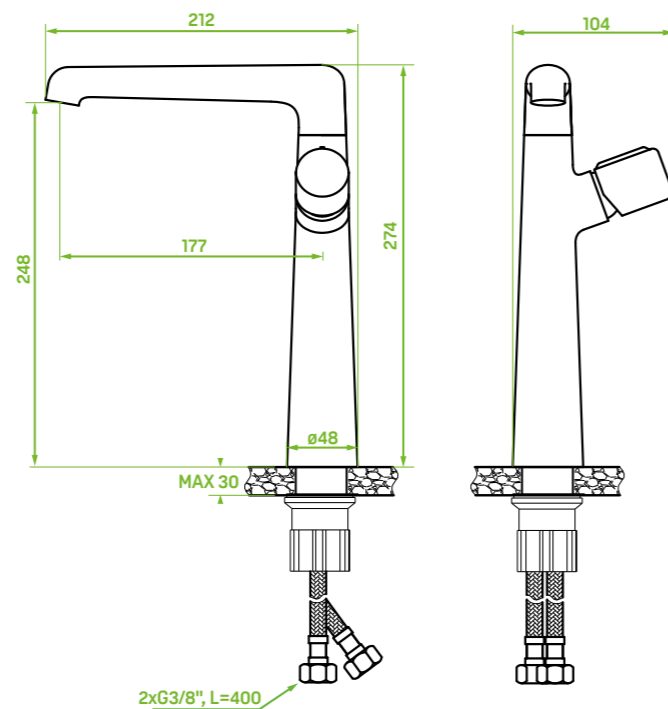

FINISH: GOLD
 CODE: BAP_G31P
 EAN: 5907791187567

material: brass, steel

ceramic cartridge: 25 mm

flow class: $Z \leq 9$ l/min

type of hose: metal braided rubber

length of hose: 1500 mm

included: shower set, elements for surface-mounting and concealed installation

- material: brass, plastic
- spout reach: 240 mm
- ceramic cartridge: 35 mm
- flow class: spout A ≤ 15 l/min, hand shower A ≤ 15 l/min
- type of hose: silicone coated rubber
- length of hose: 1500 mm
- included: shower set, key for aerator, elements for surface-mounting and concealed installation

material: brass
spout reach: 177 mm
ceramic cartridge: 25 mm
flow class: Z ≤ 9 l/min
included: click-clack plug, key for aerator, connecting hoses 40 cm, easy assembly system

Mixer is fitted with movable NEOPERL aerator to aerate water stream. Water stream angle adjustment allows to adapt a mixer to a washbasin, thus to set a preferred stream reach.