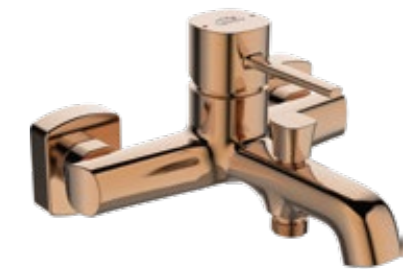

FINISH: ROSE GOLD
CODE: BAP_810D
EAN: 5907791164681