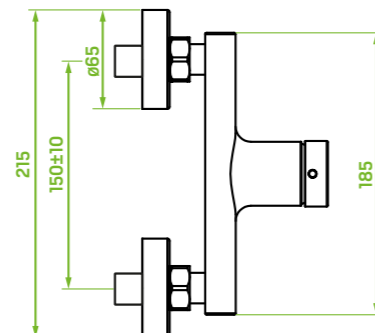

We recommend to select Tivano series SEE P. 248