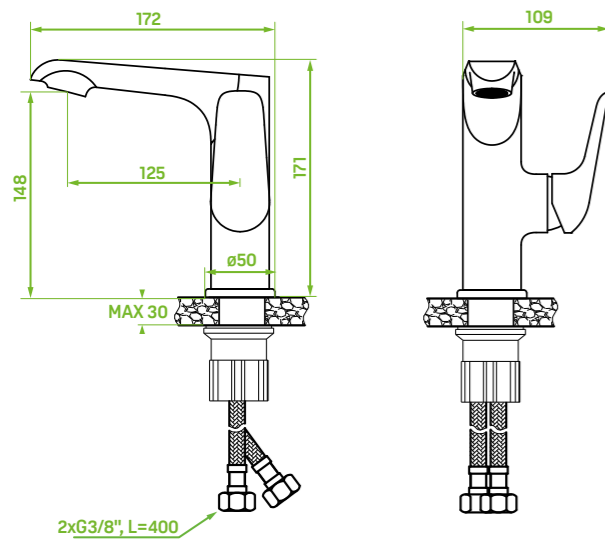

washbasin mixer
upright, with L-shaped spout and plug

FINISH: CHROME
CODE: BLE_025D
EAN: 5907791117816

material: brass

spout reach: 125 mm

ceramic cartridge: 35 mm

flow class: A ≤ 15 l/min

included: click-clack plug, key for aerator, connecting hoses 40 cm, easy assembly system

washbasin mixer
upright, countertop, with plug

FINISH: CHROME
CODE: BLE_02ND
EAN: 5907791125897

material: brass

spout reach: 160 mm

ceramic cartridge: 35 mm

flow class: A ≤ 15 l/min

included: click-clack plug, key for aerator, connecting hoses 40 cm, easy assembly system