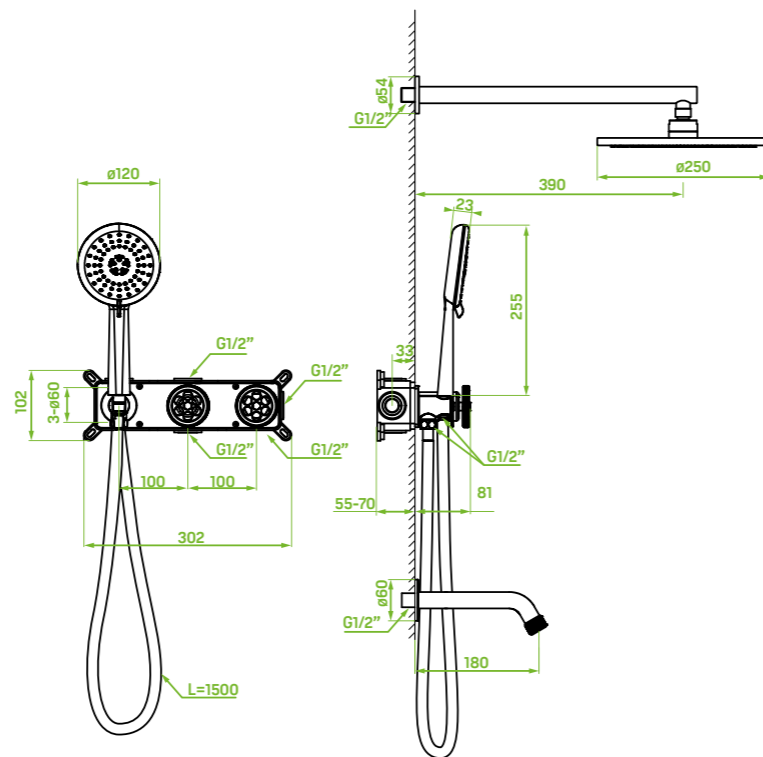

FINISH: GRAPHITE
CODE: BAU_911P
EAN: 5907791166258

Bath and shower mixer is a 3-in-1 option. With innovative constructional solutions it is suitable for:

- bathtubs with screen
- bathrooms with bathtub - installation with spout
- shower cabins - installation with overhead rain shower.

Resizing from selected elements is possible by stopping a corresponding hole as specified in assembly instructions.

material: brass, steel, plastic

spout reach: 180 mm

flow class: spout A ≤ 15 l/min,
overhead rain shower A ≤ 15 l/min, hand shower Z ≤ 9 l/min

ceramic cartridge: 35 mm

type of hose: metal braided rubber

length of hose: 1500 mm

overhead rain shower size: Ø250 mm

included: shower set, concealed box, elements for surface-mounting and concealed installation, box stopper