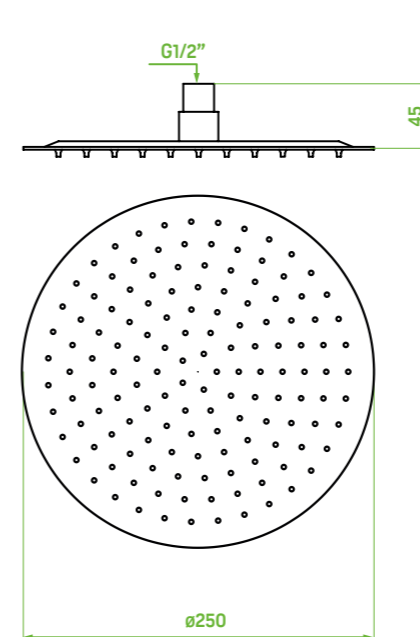

Rondo series

overhead rain shower
slim

FINISH: CHROME
CODE: NLX_OD1S
EAN: 5907791108296

FINISH: WHITE
CODE: NLX_6D1S
EAN: 5907791139962

material: steel
flow class: S ≤ 20 l/min
overhead rain shower size: Ø250 mm

overhead rain shower
slim

FINISH: CHROME
CODE: NLX_OD2S
EAN: 5907791168771

FINISH: BLACK
CODE: NLX_7D2S
EAN: 5907791168788

material: steel
flow class: A ≤ 15 l/min
overhead rain shower size: Ø300 mm

Did you know that...