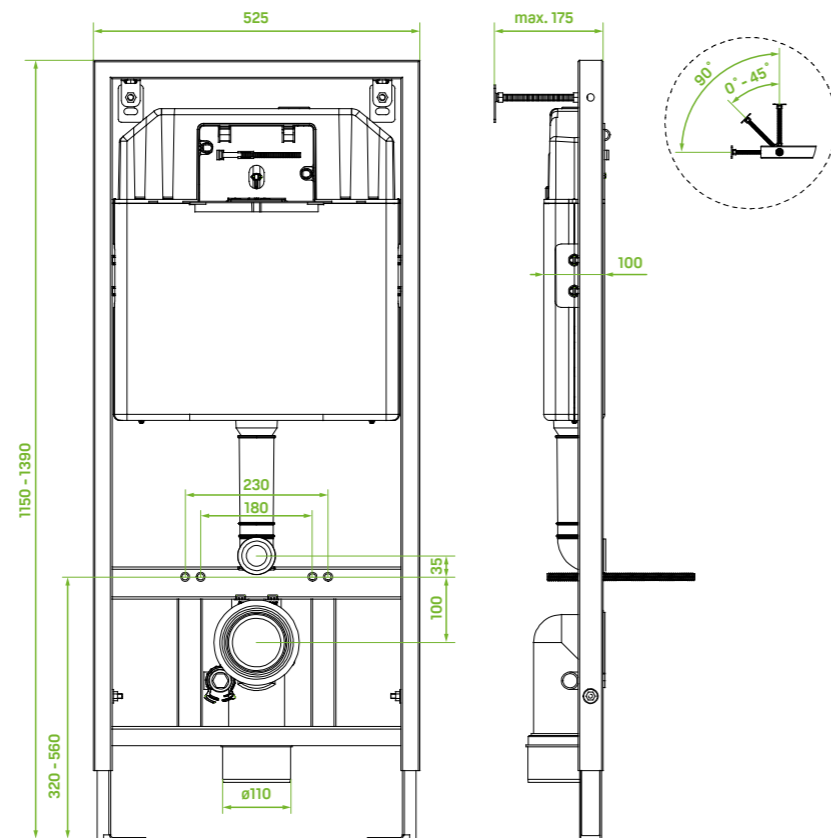

*preparation suitable also for granite and steel washbasins

Sanitary ceramics

Desna series

toilet bowl
wall-hung rimless with toilet seat

FINISH: WHITE
CODE: VMD_600S
EAN: 5907791146779

material: ceramics

size: 370x485x320 mm

material: ceramics

size: 370x490x320 mm

with hole for mixer and concealed installation

included: mounting kit, chrome front panel for overflow

Akan series

concealed frame
for lightweight construction

CODE: VSA1058V
EAN: 5907791147745

Cistern made of durable impact PP copolymer – high resistance to impact and thermal shock.
To be complemented with Beni flush plates

material: metal, PP, styropor, PE

dimensions: width 525 mm; depth 100-175 mm; height 1150-1390 mm