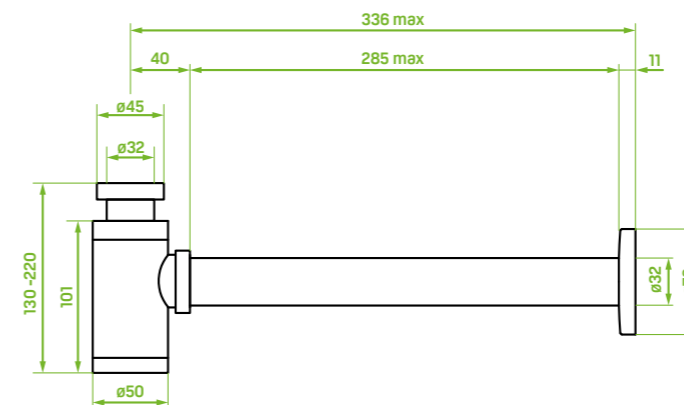

FINISH: GOLD
CODE: CKS_G61D
EAN: 5907791166081

material: metal

size: 50x130-220x361 mm

diameter: G 1¼" x 32mm

Possibility to select according to fittings colour.

Preparations

Preparation for cleaning granite sinks*