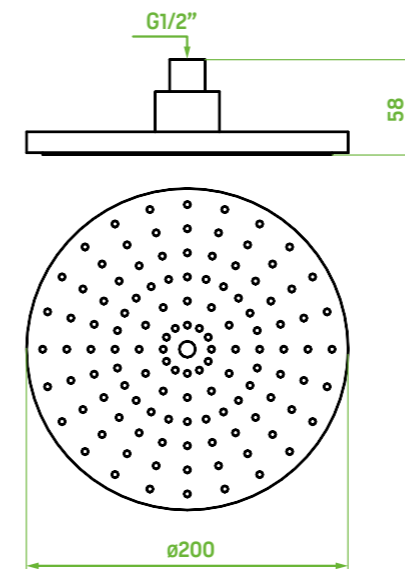

overhead rain shower

FINISH: CHROME
 CODE: NLX_ODAM
 EAN: 5907791114914

RAIN STREAM (OVERHEAD RAIN SHOWER)
 ANTI-CALC SYSTEM

material: plastic
 flow class: Z ≤ 12 l/min
 overhead rain shower size: Ø100 mm