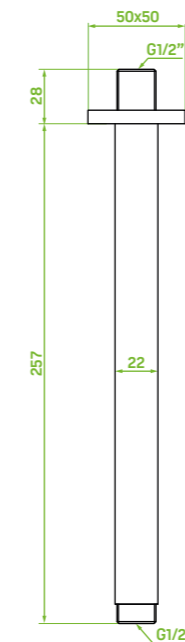

FINISH: BLACK
CODE: NWQ_755K
EAN: 5907791169679

material: brass
length: 264 mm

material: brass
length: 359 mm
reach: 352 mm

KVADRATO
spout

Rondo series

ceiling-mounted rain shower spout

FINISH: CHROME
CODE: NWX_0500
EAN: 5907791113702