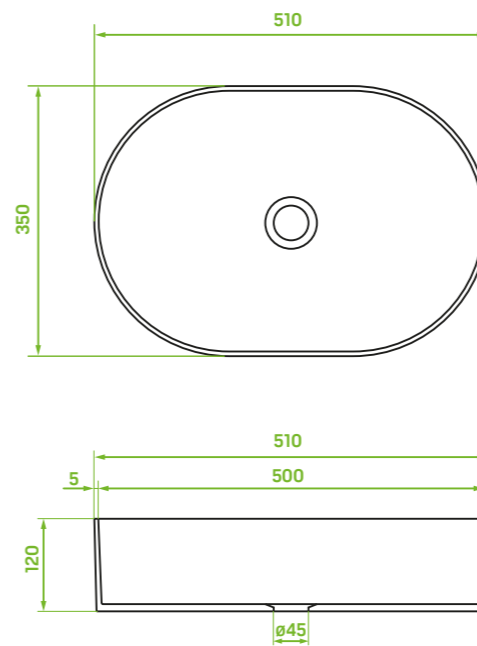

Desna series

NEW NEW NEW NEW NEW

FINISH: WHITE
CODE: VUD_6236
EAN: 5907791187611

material: ceramics
size: Ø 365x115 mm

FINISH: WHITE
CODE: VUD_6241
EAN: 5907791187598

material: ceramics
size: 410x330x140 mm

FINISH: WHITE
CODE: VUD_6250
EAN: 5907791187604

material: ceramics
size: 510x350x120 mm

FINISH: WHITE
CODE: VUD_6251
EAN: 5907791187628

material: ceramics
size: 515x395x135 mm