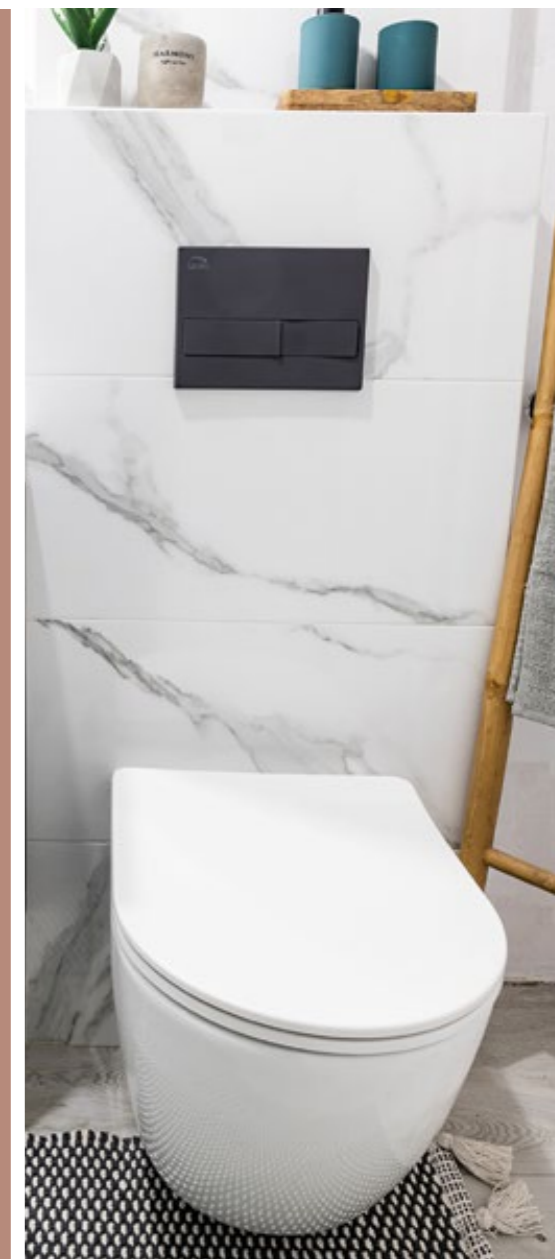

Did you know that...

The following should not be thrown to the toilet: dental floss, paper towels, sanitary towels/tampons, cat litter, grease, cotton pads, hair, cigarettes, wound plasters.

Otherwise, as the Hydraulic Emergency Service suggest, you can clog the sewers. No medicines should be thrown to the toilet, either, due to a risk of contamination of ground water flora.