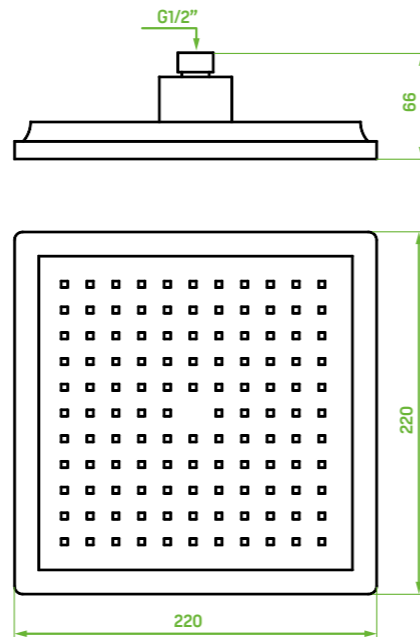

Luke series

overhead rain shower

FINISH: CHROME
CODE: NLK_ODAD
EAN: 5907791122476

FINISH: BLACK
CODE: NLK_7DAD
EAN: 5907791188137

material: plastic
flow class: Z ≤ 12 l/min
overhead rain shower size: 220x220 mm