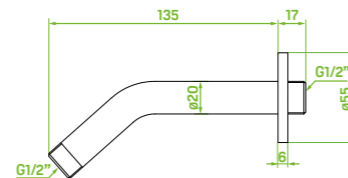

material: brass
length: 343 mm
reach: 331 mm

wall-mounted rain shower spout

FINISH: CHROME
CODE: NWX_0580
EAN: 5907791113733

FINISH: BLACK
CODE: NWX_7580
EAN: 5907791169723

material: brass
length: 141 mm
reach: 135 mm