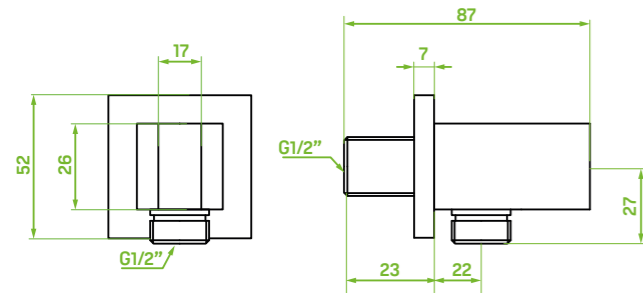

Kvadrato series

angular connection
with hand shower bracket

A 2-in-2 solution. The connection has a specially profiled place for hand shower.

FINISH: CHROME
CODE: NPQ_060K
EAN: 5907791113757

FINISH: BLACK
CODE: NPQ_760K
EAN: 5907791169600

angular connection

FINISH: CHROME
CODE: NPQ_061K
EAN: 5907791113795

FINISH: BLACK
CODE: NPQ_761K
EAN: 5907791169617

material: brass