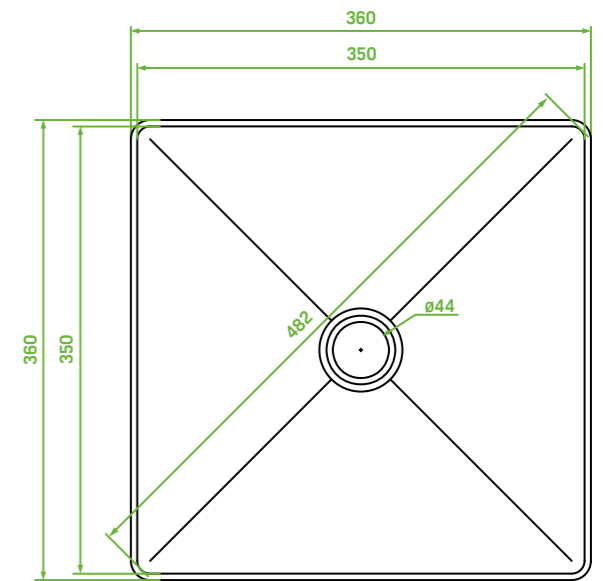

Amber series

countertop washbasin
granite

FINISH: BEIGE
CODE: VGR1421T
EAN: 5907791181794

FINISH: GREY
CODE: VGR1521T
EAN: 5907791181800

FINISH: BLACK
CODE: VGR1721T
EAN: 5907791181824

WHITE UNIFORM COLOUR / BLACK UNIFORM COLOUR / METALLIC BLACK
*additional finishes available upon request

material: granite

size: Ø 410x135 mm

own production at Polish factory

designed by Maria Kubiak – Production Project Manager

Innovative use of granite and modern design enclosed in a round countertop washbasin. On the outside of the bowl, characteristic decorations are provided. Apart from aesthetic qualities, Amber washbasins ensure many resistance features thanks to the material which they are made of.

Pola series

countertop washbasin
steel

FINISH: BLACK
CODE: VUP_722S
EAN: 5907791166043

FINISH: ROSE GOLD
CODE: VUP_822S
EAN: 5907791166050

FINISH: GOLD
CODE: VUP_G22S
EAN: 5907791166067

material: stainless steel 304

size: 360x360x100 mm