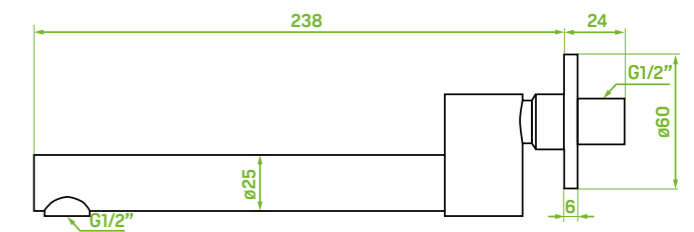

length: 262 mm

reach: 238 mm

Swivel spout allows to fold an element when not in use.

FINISH: BLACK
CODE: NWX_7100
EAN: 5907791169693

Linear drains

Basso series

NEW NEW NEW NEW NEW NEW

← REFERENCE TO PRODUCT CHARACTERISTICS