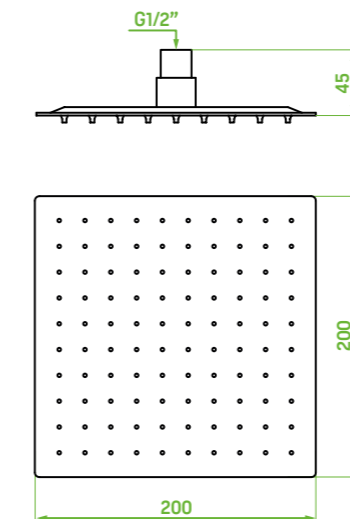

overhead rain shower

FINISH: CHROME
CODE: NLQ_0DAD
EAN: 5907791127754

RAIN STREAM
(OVERHEAD
RAIN SHOWER)

material: plastic

flow class: $A \leq 15$ l/min

overhead rain shower size: 200x200 mm

Slim overhead rain showers are upper elements of a shower with an extraordinarily thin design which allows for a quick response to turning the mixer off. In slim overhead rain shower water does not collect which helps preventing water dripping after taking a shower.