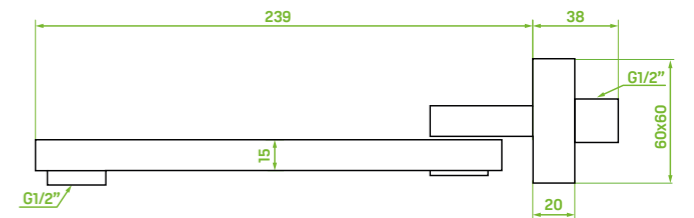

Kvadrato series

angular connection
with hand shower bracket

A 2-in-2 solution. The connection has a specially profiled place for hand shower.

FINISH: CHROME
CODE: NPQ_060K
EAN: 5907791113757

FINISH: BLACK
CODE: NPQ_760K
EAN: 5907791169600

angular connection

FINISH: CHROME
CODE: NPQ_061K
EAN: 5907791113795

FINISH: BLACK
CODE: NPQ_761K
EAN: 5907791169617

material: brass

material: brass

Rondo series

angular connection
with hand shower bracket

A 2-in-2 solution. The connection has a specially profiled place for hand shower.

FINISH: CHROME
CODE: NPX_0600
EAN: 5907791113740

FINISH: BLACK
CODE: NPX_7600
EAN: 5907791169624

angular connection

FINISH: CHROME
CODE: NPX_0610
EAN: 5907791113764

FINISH: BLACK
CODE: NPX_7610
EAN: 5907791169631

material: brass

material: brass

Kvadrato series

spout
bath and washbasin

FINISH: CHROME
CODE: NWQ_010K
EAN: 5907791169648

material: brass

length: 267 mm

reach: 239 mm

Swivel spout allows to fold an element when not in use.

FINISH: BLACK
CODE: NWQ_710K
EAN: 5907791169655

Rondo series

spout
bath and washbasin

FINISH: CHROME
CODE: NWX_0100
EAN: 5907791169686

material: brass

length: 262 mm

reach: 238 mm

Swivel spout allows to fold an element when not in use.

FINISH: BLACK
CODE: NWX_7100
EAN: 5907791169693