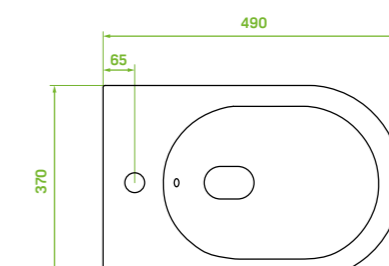

FINISH: WHITE
CODE: VBD_600C
EAN: 5907791174758

material: ceramics

size: 370x490x320 mm

with hole for mixer and concealed installation

included: mounting kit, chrome front panel for overflow