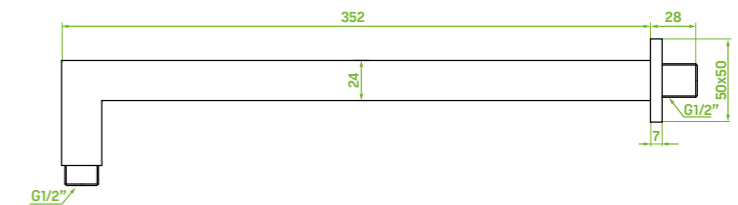

FINISH: BLACK
CODE: NWQ_755K
EAN: 5907791169679

material: brass
length: 264 mm

material: brass
length: 359 mm
reach: 352 mm

KVADRATO
spout

Rondo series

ceiling-mounted rain shower spout

FINISH: CHROME
CODE: NWX_0500
EAN: 5907791113702