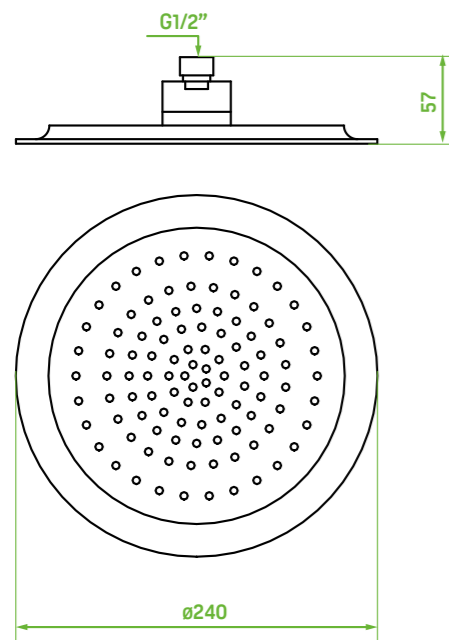

overhead rain shower slim

FINISH: CHROME
CODE: NLQ_0D2S
EAN: 5907791168757

FINISH: BLACK
CODE: NLQ_7D2S
EAN: 5907791168764

RAIN STREAM
(OVERHEAD
RAIN SHOWER)

material: steel

flow class: $A \leq 15$ l/min

overhead rain shower size: 300x300 mm

Leia series

overhead rain shower

FINISH: CHROME
CODE: NLE_ODAD
EAN: 5907791122483

FINISH: BLACK
CODE: NLE_7DAD
EAN: 5907791188144

material: plastic
flow class: Z ≤ 12 l/min
overhead rain shower size: Ø240 mm