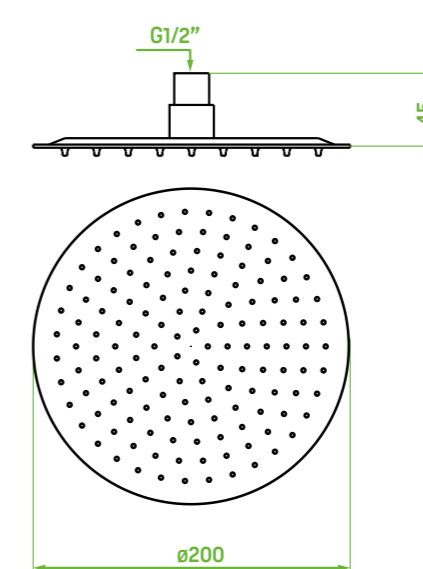

overhead rain shower

FINISH: CHROME
 CODE: NLX_ODAM
 EAN: 5907791114914

RAIN STREAM (OVERHEAD RAIN SHOWER)
 ANTI-CALC SYSTEM

material: plastic
 flow class: Z ≤ 12 l/min
 overhead rain shower size: Ø100 mm