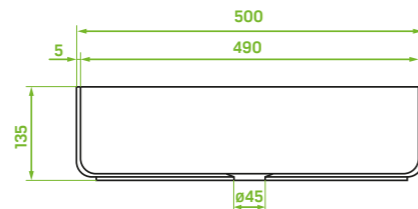

Mogami series

NEW NEW NEW
NEW NEW NEW
NEW NEW NEW

countertop washbasin
ceramic

FINISH: BLACK/WHITE

CODE: VUM_7250
EAN: 5907791187635

EASY
CLEANING

EASY
ASSEMBLY

material: ceramics

size: 500x400x135 mm

Combination of classic white and modern matte black allows for easy matching of the washbasin with most arrangements.