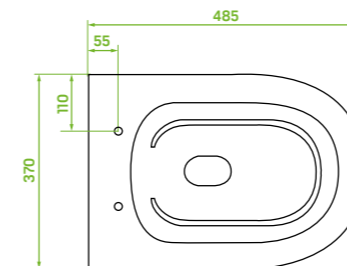

material: ceramics

size: 370x485x320 mm

concealed installation

flush volume: 3/6 L

included: slim duroplast soft-close toilet seat with quick-release function; mounting kit for toilet bowl and seat