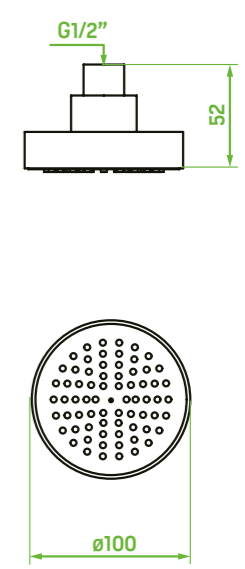

overhead rain shower

FINISH: CHROME
 CODE: NLX_ODAM
 EAN: 5907791114914

RAIN STREAM (OVERHEAD RAIN SHOWER)
 ANTI-CALC SYSTEM

material: plastic
 flow class: Z ≤ 12 l/min
 overhead rain shower size: Ø100 mm