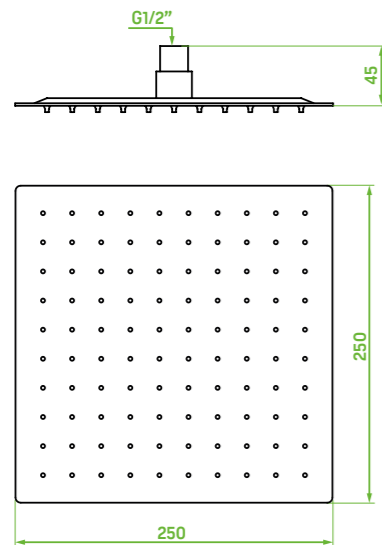

overhead rain shower

FINISH: CHROME
CODE: NLQ_0DAD
EAN: 5907791127754

RAIN STREAM
(OVERHEAD
RAIN SHOWER)

material: plastic

flow class: $A \leq 15$ l/min

overhead rain shower size: 200x200 mm

Slim overhead rain showers are upper elements of a shower with an extraordinarily thin design which allows for a quick response to turning the mixer off. In slim overhead rain shower water does not collect which helps preventing water dripping after taking a shower.