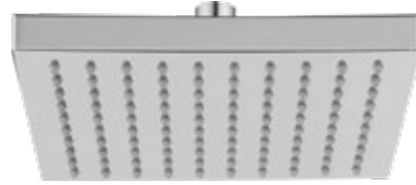

Kvadrato series

slim overhead rain shower

FINISH: CHROME
CODE: NLQ_0D1S
EAN: 5907791108272

RAIN STREAM
(OVERHEAD
RAIN SHOWER)

material: steel

flow class: $S \leq 20$ l/min

overhead rain shower size: 250x250 mm

overhead rain shower

FINISH: CHROME
CODE: NLQ_0DAD
EAN: 5907791127754

RAIN STREAM
(OVERHEAD
RAIN SHOWER)

material: plastic

flow class: $A \leq 15$ l/min

overhead rain shower size: 200x200 mm

Slim overhead rain showers are upper elements of a shower with an extraordinarily thin design which allows for a quick response to turning the mixer off. In slim overhead rain shower water does not collect which helps preventing water dripping after taking a shower.