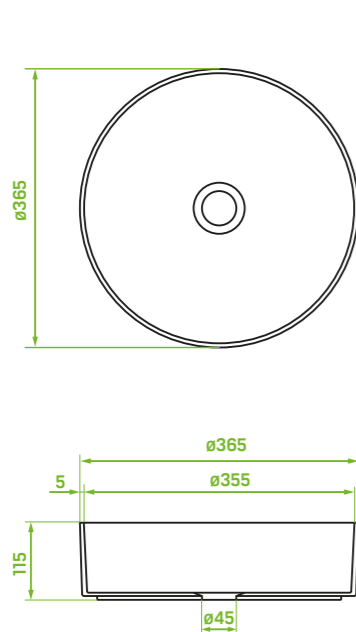

Desna series

NEW NEW NEW NEW NEW

FINISH: WHITE
CODE: VUD_6236
EAN: 5907791187611

material: ceramics
size: Ø 365x115 mm

FINISH: WHITE
CODE: VUD_6241
EAN: 5907791187598

material: ceramics
size: 410x330x140 mm

FINISH: WHITE
CODE: VUD_6250
EAN: 5907791187604

material: ceramics
size: 510x350x120 mm

FINISH: WHITE
CODE: VUD_6251
EAN: 5907791187628

material: ceramics
size: 515x395x135 mm