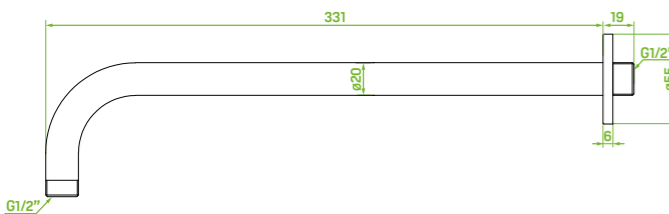

material: brass
length: 343 mm
reach: 331 mm

wall-mounted rain shower spout

FINISH: CHROME
CODE: NWX_0580
EAN: 5907791113733

FINISH: BLACK
CODE: NWX_7580
EAN: 5907791169723

material: brass
length: 141 mm
reach: 135 mm