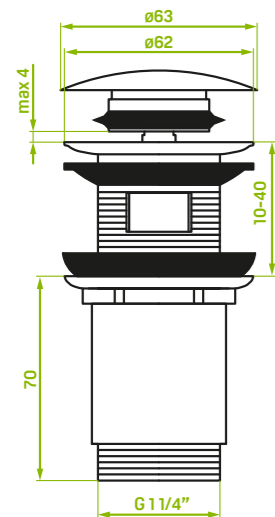

material: brass

size: 63x70-110x63 mm

diameter: G 1 1/4"

Click-clack system allows to cut off water outflow quickly and comfortably with a touch of a finger. Model fitted with an extended sleeve which fits washbasins with and without overflow. Possibility to select according to fittings colour.