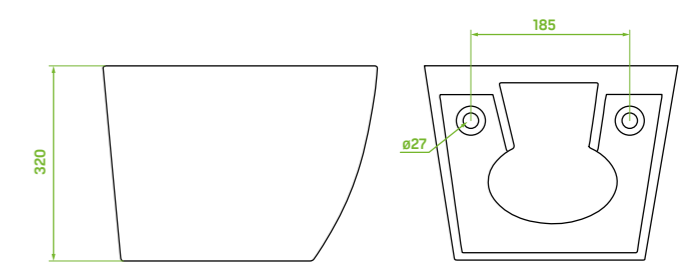

FINISH: WHITE
CODE: VBD_600C
EAN: 5907791174758

material: ceramics

size: 370x490x320 mm

with hole for mixer and concealed installation

included: mounting kit, chrome front panel for overflow