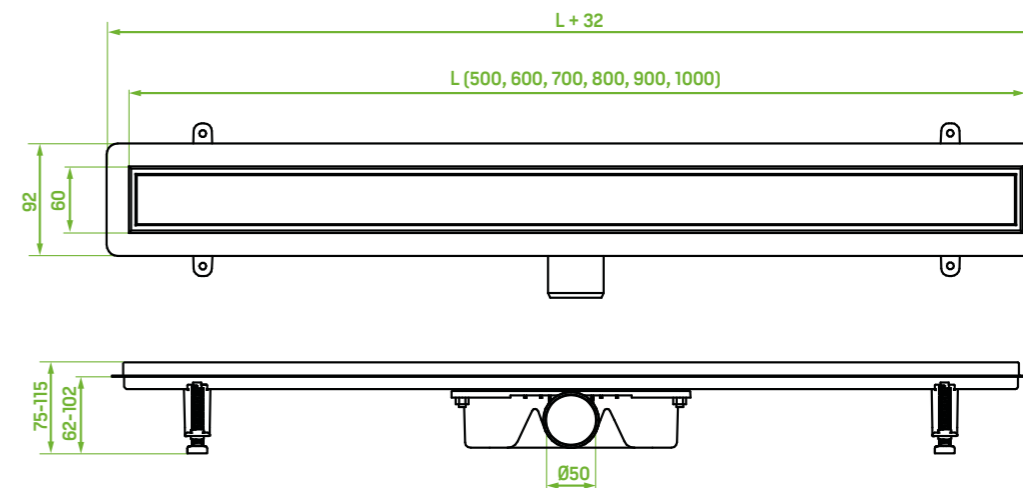

Linear drains

Basso series

NEW NEW NEW NEW NEW NEW

← REFERENCE TO PRODUCT CHARACTERISTICS

← REVERSIBLE GRATE

← MORE ABOUT LINEAR DRAINS

LOW HOUSING

QUICK WATER OVERFLOW

EASY CLEANING

material: stainless steel 304 + ABS

method of installation: floor-mounted

connection size: 50 mm

grate type: tile-in or full

trap cleaned from the top

sludge trap

trap protecting strainer – 2 szt.

levelling legs

possibility to install odour trap

hook for lifting the grate included

insulating mat included

linear drain floor

FINISH	LENGTH	CODE	EAN
INOX	50 cm	COB_250D	5907791190321
	60 cm	COB_260D	5907791190338
	70 cm	COB_270D	5907791190345
	80 cm	COB_280D	5907791190352
	90 cm	COB_290D	5907791190369
	100 cm	COB_210D	5907791190376