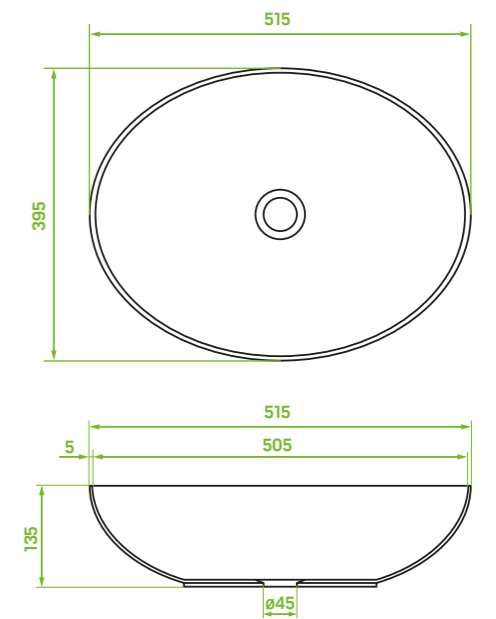

Desna series

NEW NEW NEW NEW NEW

FINISH: WHITE
CODE: VUD_6236
EAN: 5907791187611

material: ceramics
size: Ø 365x115 mm

FINISH: WHITE
CODE: VUD_6241
EAN: 5907791187598

material: ceramics
size: 410x330x140 mm

FINISH: WHITE
CODE: VUD_6250
EAN: 5907791187604

material: ceramics
size: 510x350x120 mm

FINISH: WHITE
CODE: VUD_6251
EAN: 5907791187628

material: ceramics
size: 515x395x135 mm