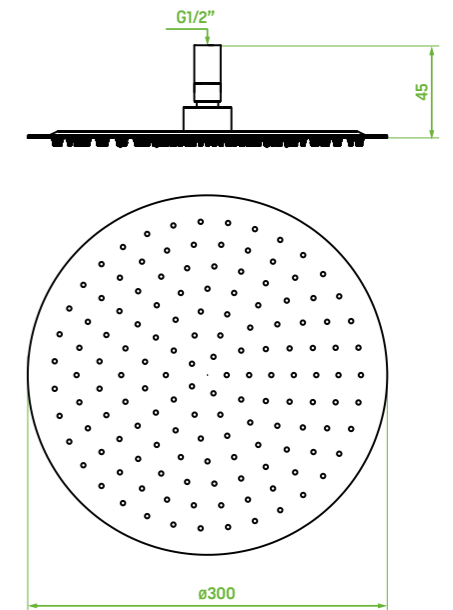

overhead rain shower
slim

FINISH: CHROME
CODE: NLX_OD2S
EAN: 5907791168771

FINISH: BLACK
CODE: NLX_7D2S
EAN: 5907791168788

material: steel
flow class: A ≤ 15 l/min
overhead rain shower size: Ø300 mm

Did you know that...