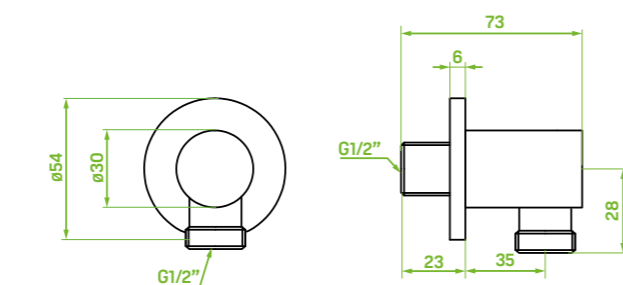

material: brass

material: brass

Kvadrato series

spout
bath and washbasin

FINISH: CHROME
CODE: NWQ_010K
EAN: 5907791169648

material: brass

length: 267 mm

reach: 239 mm