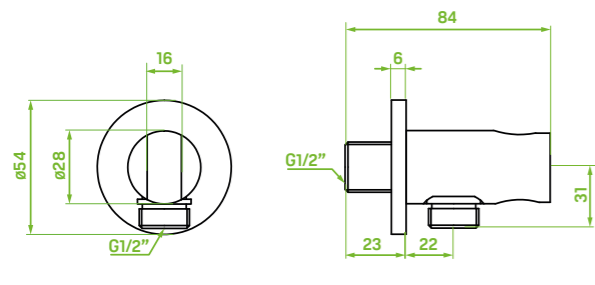

material: brass

material: brass

Kvadrato series

spout
bath and washbasin

FINISH: CHROME
CODE: NWQ_010K
EAN: 5907791169648

material: brass

length: 267 mm

reach: 239 mm