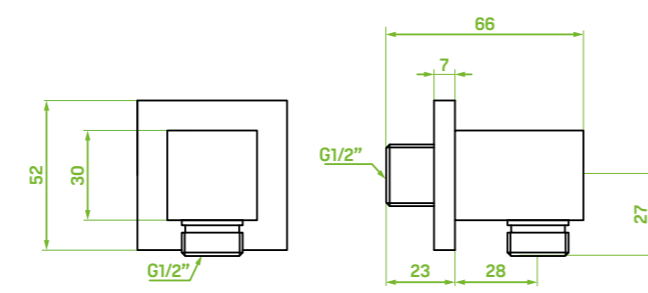

material: brass