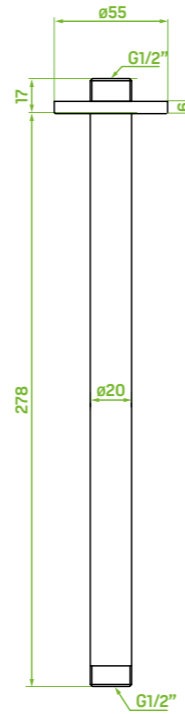

FINISH: BLACK
CODE: NWQ_755K
EAN: 5907791169679

material: brass
length: 264 mm

material: brass
length: 359 mm
reach: 352 mm

KVADRATO
spout

Rondo series

ceiling-mounted rain shower spout

FINISH: CHROME
CODE: NWX_0500
EAN: 5907791113702

FINISH: BLACK
CODE: NWX_7500
EAN: 5907791169709

material: brass
length: 284 mm

wall-mounted rain shower spout

FINISH: CHROME
CODE: NWX_0570
EAN: 5907791113696

FINISH: BLACK
CODE: NWX_7570
EAN: 5907791169716

material: brass
length: 343 mm
reach: 331 mm

wall-mounted rain shower spout

FINISH: CHROME
CODE: NWX_0580
EAN: 5907791113733

FINISH: BLACK
CODE: NWX_7580
EAN: 5907791169723

material: brass
length: 141 mm
reach: 135 mm