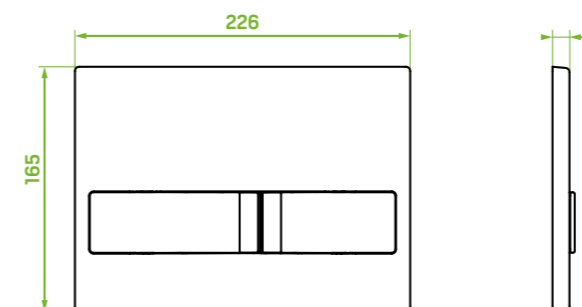

FINISH: GRAPHITE
CODE: VPB_995V
EAN: 5907791183002

material: ABS

size: 226x165x11 mm

type of control: mechanical

suitable for frame: AKAN