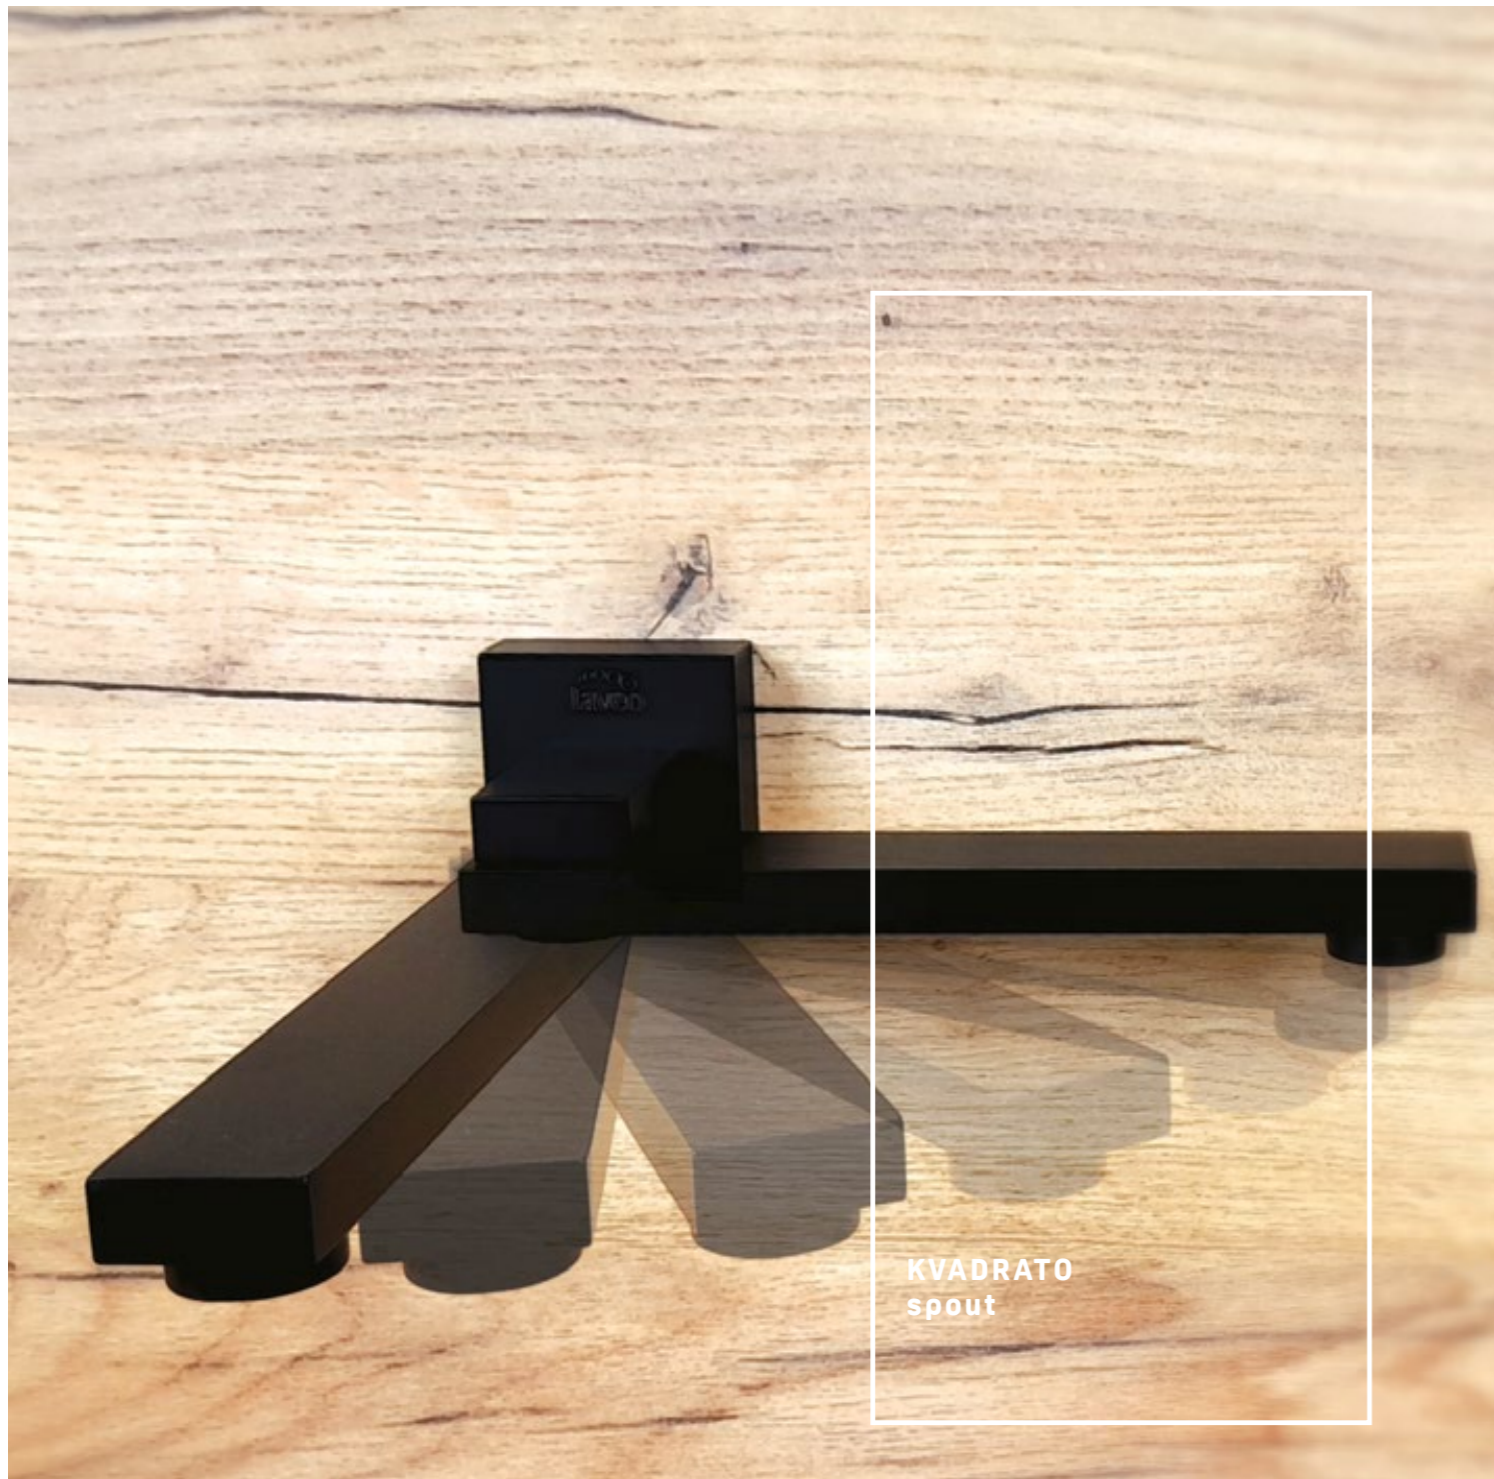

FINISH: BLACK
CODE: NWQ_755K
EAN: 5907791169679

material: brass
length: 264 mm

material: brass
length: 359 mm
reach: 352 mm

KVADRATO
spout

Rondo series

ceiling-mounted rain shower spout

FINISH: CHROME
CODE: NWX_0500
EAN: 5907791113702