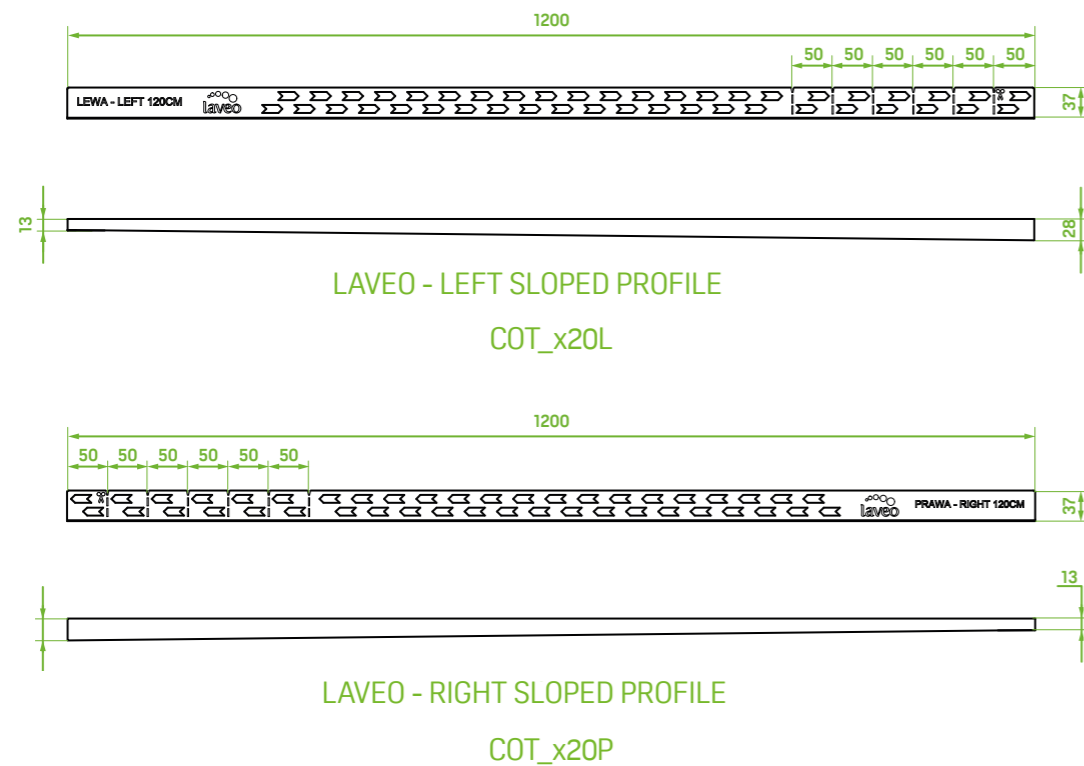

material: stainless steel 304

possibility to shorten by 5 cm to a length of 90 cm

material: stainless steel 304

possibility to shorten by 5 cm to a length of 90 cm

FINISH	LENGTH	CODE	EAN
INOX	LEFT 120 cm	COT_220L	5907791190932
	RIGHT 120 cm	COT_220P	5907791190949

FINISH	LENGTH	CODE	EAN
BLACK	LEFT 120 cm	COT_720L	5907791190956
	RIGHT 120 cm	COT_720P	5907791190963

Sloped profile facilitates installation of linear drain, including a required, safe slope of the floor, without having to lay small tile pieces.