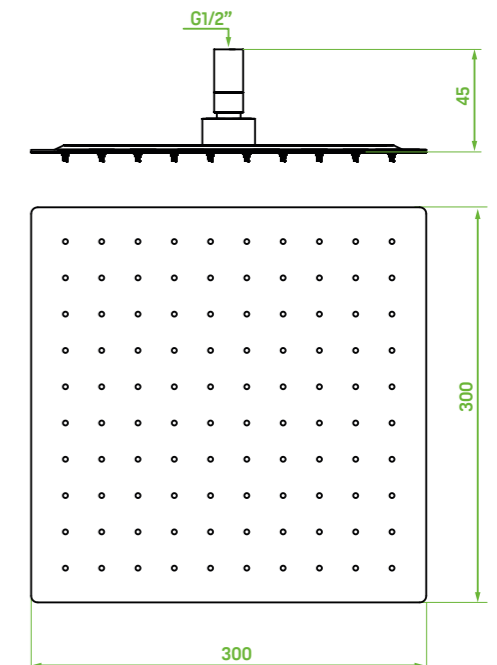

overhead rain shower

FINISH: CHROME
CODE: NLQ_0DAD
EAN: 5907791127754

RAIN STREAM
(OVERHEAD
RAIN SHOWER)

material: plastic

flow class: $A \leq 15$ l/min

overhead rain shower size: 200x200 mm

Slim overhead rain showers are upper elements of a shower with an extraordinarily thin design which allows for a quick response to turning the mixer off. In slim overhead rain shower water does not collect which helps preventing water dripping after taking a shower.