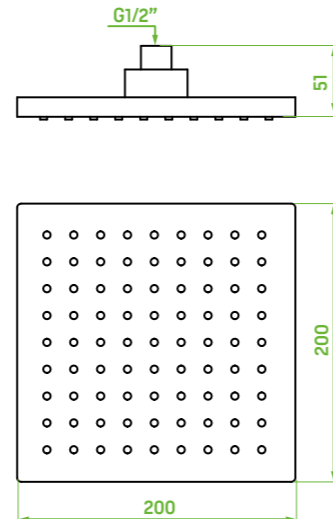

overhead rain shower

FINISH: CHROME
CODE: NLQ_0DAD
EAN: 5907791127754

RAIN STREAM
(OVERHEAD
RAIN SHOWER)

material: plastic

flow class: $A \leq 15$ l/min

overhead rain shower size: 200x200 mm

Slim overhead rain showers are upper elements of a shower with an extraordinarily thin design which allows for a quick response to turning the mixer off. In slim overhead rain shower water does not collect which helps preventing water dripping after taking a shower.