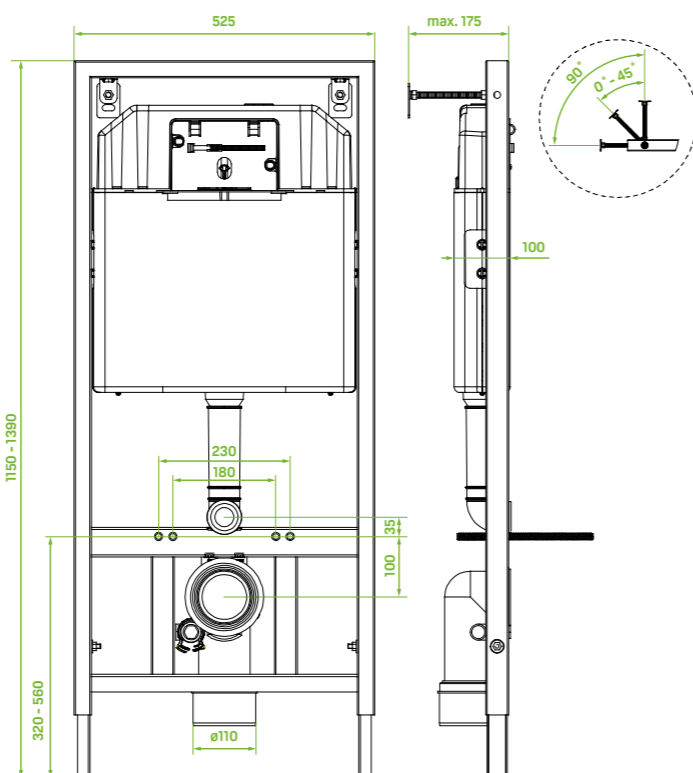

FINISH: GRAPHITE
CODE: VSA_958V
EAN: 5907791183033

Cistern made of strong impact copolymer PP – high resistance to impact and thermal shock.

material: metal, PP, styropor, PE, ABS

dimensions: width 525mm; depth 100-175mm; height 1150-1390mm

flushing volume 3/6 L with adjustment (min. 2 L / 6,25 L, max. 3,25 L / 7,5 L)

type of control: mechanical

water connection at top right

frame made from powder-coated metal 30 × 40 mm profiles

3 positions of installation – parallel, perpendicular or corner

silent fill valve with brass connection end G 1/2"

for connection of wall-hung toilet bowl with 180 or 230 mm axis

load capacity up to 400 kg

included: Beni dual flush plate, support frame with height adjustment on galvanized frame feet, galvanized brackets with depth adjustment for lightweight construction, connecting elbow $\varnothing 90/90$ mm and adapter 110 mm, all necessary connections and mounting elements