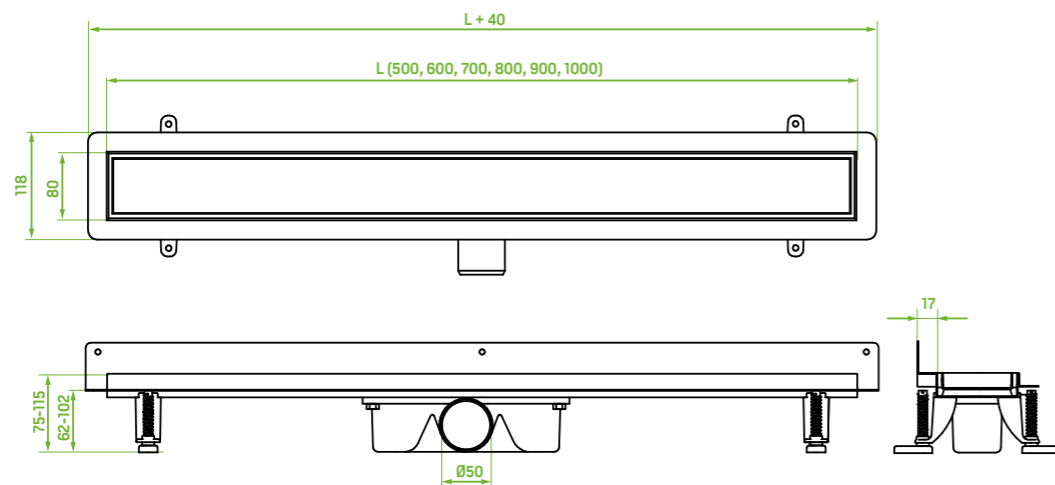

material: brass
length: 343 mm
reach: 331 mm

wall-mounted rain shower spout

FINISH: CHROME
CODE: NWX_0580
EAN: 5907791113733

FINISH: BLACK
CODE: NWX_7580
EAN: 5907791169723

material: brass
length: 141 mm
reach: 135 mm

trap protecting strainer – 2 szt.

levelling legs

possibility to install odour trap

hook for lifting the grate included

insulating mat included

linear drain
wall

FINISH	LENGTH	CODE	EAN
INOX	50 cm	COB_251D	5907791190628
	60 cm	COB_261D	5907791190635
	70 cm	COB_271D	5907791190642
	80 cm	COB_281D	5907791190659
	90 cm	COB_291D	5907791190666
	100 cm	COB_211D	5907791190673