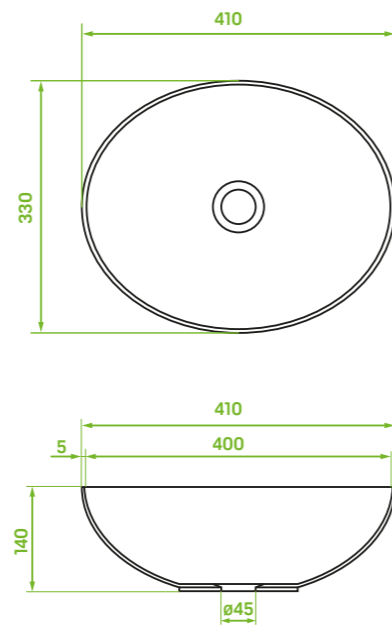

Desna series

NEW NEW NEW NEW NEW

FINISH: WHITE
CODE: VUD_6236
EAN: 5907791187611

material: ceramics
size: Ø 365x115 mm

FINISH: WHITE
CODE: VUD_6241
EAN: 5907791187598

material: ceramics
size: 410x330x140 mm

FINISH: WHITE
CODE: VUD_6250
EAN: 5907791187604

material: ceramics
size: 510x350x120 mm

FINISH: WHITE
CODE: VUD_6251
EAN: 5907791187628

material: ceramics
size: 515x395x135 mm