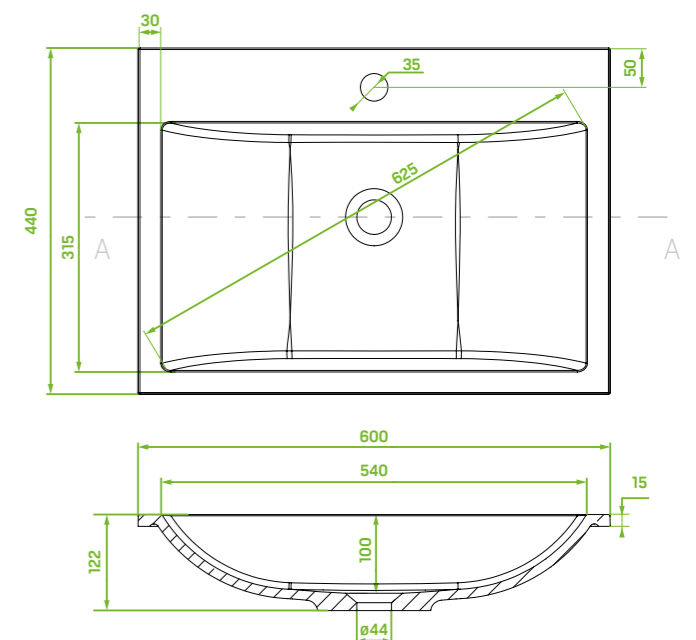

material: granite

size: 600x440x122 mm

own production at Polish factory

designed by Maria Kubiak – Production Project Manager

Furniture model of granite washbasin means contemporary bathroom design which combines unique design and durable material. Granite can be characterized by strength and resistance to many factors. Capacious bowl with gently profiled edges will allow for a high comfort of use.