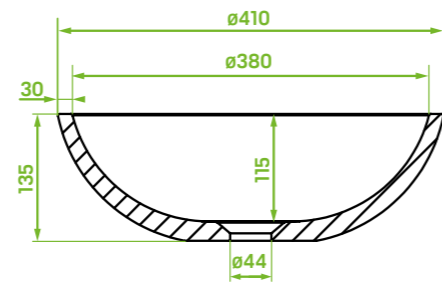

Amber series

countertop washbasin
granite

FINISH: BEIGE
CODE: VGR1421T
EAN: 5907791181794

FINISH: GREY
CODE: VGR1521T
EAN: 5907791181800

FINISH: BLACK
CODE: VGR1721T
EAN: 5907791181824

WHITE UNIFORM COLOUR / BLACK UNIFORM COLOUR / METALLIC BLACK
*additional finishes available upon request

material: granite

size: Ø 410x135 mm

own production at Polish factory

designed by Maria Kubiak – Production Project Manager

Innovative use of granite and modern design enclosed in a round countertop washbasin. On the outside of the bowl, characteristic decorations are provided. Apart from aesthetic qualities, Amber washbasins ensure many resistance features thanks to the material which they are made of.

Pola series

countertop washbasin
steel

FINISH: BLACK
CODE: VUP_722S
EAN: 5907791166043

FINISH: ROSE GOLD
CODE: VUP_822S
EAN: 5907791166050

FINISH: GOLD
CODE: VUP_G22S
EAN: 5907791166067

material: stainless steel 304

size: 360x360x100 mm