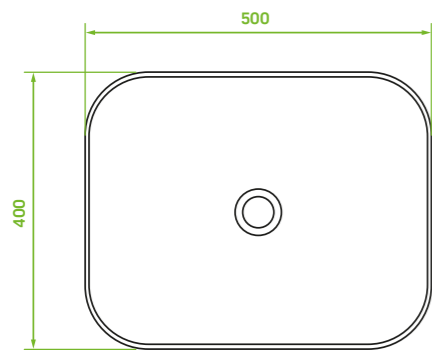

Mogami series

NEW NEW NEW
NEW NEW NEW
NEW NEW NEW

countertop washbasin
ceramic

FINISH: BLACK/WHITE

CODE: VUM_7250
EAN: 5907791187635

EASY
CLEANING

EASY
ASSEMBLY

material: ceramics

size: 500x400x135 mm

Combination of classic white and modern matte black allows for easy matching of the washbasin with most arrangements.