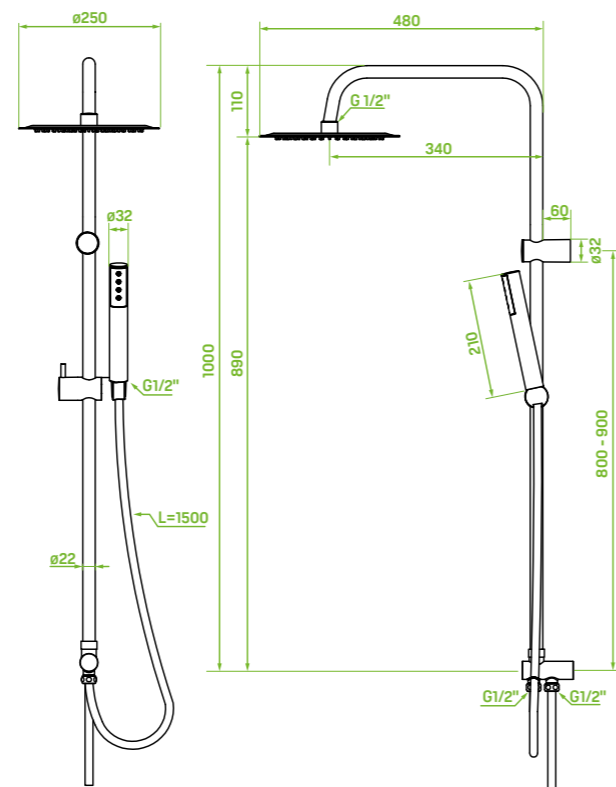

shower column

Shower column with brass wall mountings and hand shower bracket. Shower hose in silicone coating is exceptionally flexible, easy to clean and pleasant to touch. Hand shower is provided with a particularly gentle water spray stream. The column is fitted with elegant button operated function switch for switching between hand shower and overhead rain shower.

material: brass, steel, plastic

flow class: rain shower $Z \leq 12$ l/min, hand shower $ZZ \leq 7,2$ l/min

type of hose: silicone coated rubber

length of hose: 1500 mm

overhead rain shower size: $\varnothing 250$ mm

included: mounting elements