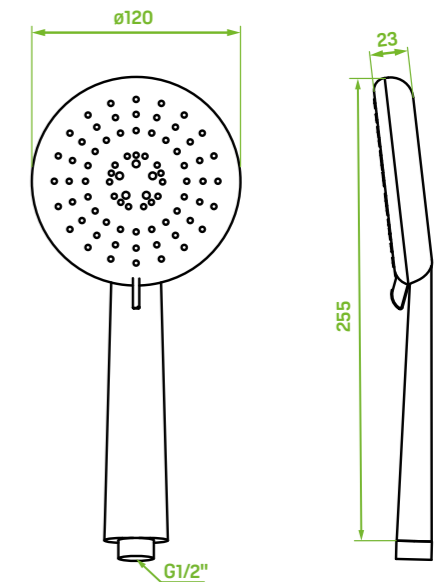

Pretto series

hand shower

FINISH: CHROME
CODE: NLP_OSAD
EAN: 5907791147332

FINISH: BLACK
CODE: NLP_7SAD
EAN: 5907791147356

FINISH: GRAPHITE
CODE: NLP_1SAD
EAN: 5907791147349

Hand shower is provided with a particularly gentle and effective water spray stream.

LOW WATER CONSUMPTION (HAND SHOWER)
WATER SPRAY STREAM (HAND SHOWER)

material: plastic

flow class: ZZ ≤ 7,2 l/min

Muro series

hand shower

FINISH: CHROME
CODE: NLU_OSAD
EAN: 5907791168931

FINISH: BLACK
CODE: NLU_7SAD
EAN: 5907791168955

FINISH: GRAPHITE
CODE: NLU_1SAD
EAN: 5907791168948

RAIN STREAM (HAND SHOWER)
HYDROMASSAGE STREAM (HAND SHOWER)
MIXED STREAM (HAND SHOWER)
ANTI-CALC SYSTEM

material: plastic

flow class: Z ≤ 12 l/min