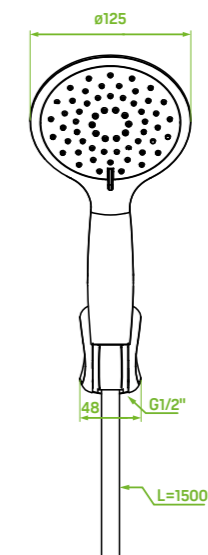

shower column

FINISH: CHROME

CODE: PLQ_00KX
EAN: 5907791109231

material: brass, steel, plastic

flow class: rain shower Z ≤ 12 l/min, hand shower ZZ ≤ 7,2 l/min

type of hose: metal braided rubber

length of hose: 1500 mm

material: brass, plastic
flow class: ZZ ≤ 7,2 l/min
type of hose: silicone coated rubber
length of hose: 1500 mm
included: mounting elements

Kvadrato series Fino series

shower set
single-point

FINISH: CHROME
CODE: NLQ_00AD
EAN: 5907791175991

FINISH: BLACK
CODE: NLQ_70AD
EAN: 5907791176004

FINISH: CHROME
CODE: NLF_00AD
EAN: 5907791122063

FINISH: BLACK
CODE: NLF_70AD
EAN: 5907791175977

material: steel, plastic
flow class: ZZ ≤ 7,2 l/min
type of hose: metal braided rubber
length of hose: 1500 mm
included: mounting elements

material: steel, plastic
flow class: Z ≤ 12 l/min
type of hose: metal braided rubber
length of hose: 1500 mm
included: mounting elements

Zorita series

shower set
single-point

FINISH:
WHITE/CHROME
CODE: NLZ_60AD
EAN: 5907791164308