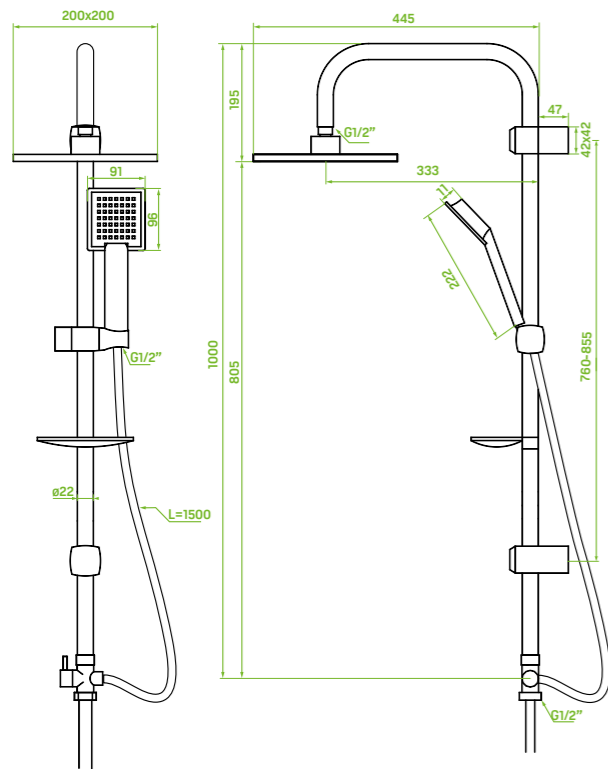

ANTI-CALC SYSTEM
 ANTI-TWIST SYSTEM

material: brass, steel, plastic

flow class: overhead rain shower $Z \leq 12$ l/min, hand shower $Z \leq 12$ l/min

type of hose: metal braided rubber

length of hose: 1500 mm

overhead rain shower size: 200x200 mm

included: mounting elements, soap dish

Cers series

shower column

FINISH: CHROME
 CODE: PL7_000X
 EAN: 5907791115287

ADJUSTABLE FITTING SPAN
 RAIN STREAM (OVERHEAD RAIN SHOWER, HAND SHOWER)
 HYDROMASSAGE STREAM (HAND SHOWER)