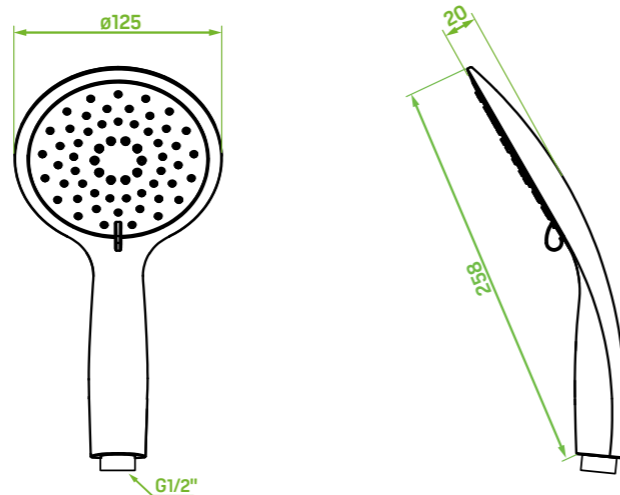

Kvadrato series Fino series

hand shower

WYKOŃCZENIE: CHROM
KOD: NLQ_0SAD
EAN: 5907791109217

WYKOŃCZENIE: CZARNE
KOD: NLQ_7SAD
EAN: 5907791175984

LOW WATER CONSUMPTION (HAND SHOWER) RAIN STREAM (HAND SHOWER) WATER SPRAY STREAM (HAND SHOWER) MIXED STREAM (HAND SHOWER) ANTI-CALC SYSTEM

material: plastic

flow class: ZZ ≤ 7,2 l/min

hand shower

WYKOŃCZENIE: CHROM
KOD: NLF_0SAD
EAN: 5907791122056

WYKOŃCZENIE: CZARNE
KOD: NLF_7SAD
EAN: 5907791175960

LOW WATER CONSUMPTION (HAND SHOWER) RAIN STREAM (HAND SHOWER) WATER SPRAY STREAM (HAND SHOWER) MIXED STREAM (HAND SHOWER) ANTI-CALC SYSTEM

material: plastic

flow class: Z ≤ 12 l/min

Seria Zorita

hand shower

Water stream is changed with a button provided in hand shower.

FINISH: WHITE/CHROME
CODE: NLZ_6SAD
EAN: 5907791164322

FINISH: BLACK/CHROME
CODE: NLZ_7SAD
EAN: 5907791164353

LOW WATER CONSUMPTION (HAND SHOWER) BUTTON OPERATED SWITCH RAIN STREAM (HAND SHOWER) HYDROMASSAGE STREAM (HAND SHOWER) MIXED STREAM (HAND SHOWER) ANTI-CALC SYSTEM

material: plastic

flow class: ZZ ≤ 7,2 l/min

Seria Leste

hand shower

FINISH: CHROME
CODE: NLL_0SAD
EAN: 5907791107084

LOW WATER CONSUMPTION (HAND SHOWER) RAIN STREAM (HAND SHOWER) CASCADE STREAM (HAND SHOWER) ANTI-CALC SYSTEM

material: plastic

flow class: ZZ ≤ 7,2 l/min