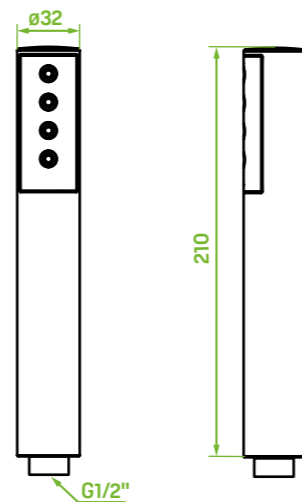

Pretto series

hand shower

FINISH: CHROME
CODE: NLP_OSAD
EAN: 5907791147332

FINISH: BLACK
CODE: NLP_7SAD
EAN: 5907791147356

FINISH: GRAPHITE
CODE: NLP_1SAD
EAN: 5907791147349

Hand shower is provided with a particularly gentle and effective water spray stream.