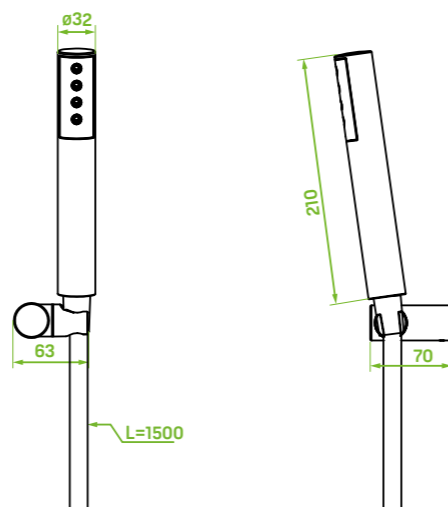

Pretto series

shower set
single-point

FINISH: CHROME
CODE: NLP_00AD
EAN: 5907791147363

FINISH: BLACK
CODE: NLP_70AD
EAN: 5907791147387

FINISH: GRAPHITE
CODE: NLP_10AD
EAN: 5907791147370

Single-point shower set with brass wall mountings and hand shower bracket. Shower hose in silicone coating is exceptionally flexible, easy to clean and pleasant to touch. Hand shower is provided with a particularly gentle water spray stream.

material: brass, plastic
flow class: ZZ ≤ 7,2 l/min
type of hose: silicone coated rubber
length of hose: 1500 mm
included: mounting elements

Kvadrato series Fino series

shower set
single-point

FINISH: CHROME
CODE: NLQ_00AD
EAN: 5907791175991

FINISH: BLACK
CODE: NLQ_70AD
EAN: 5907791176004

FINISH: CHROME
CODE: NLF_00AD
EAN: 5907791122063

FINISH: BLACK
CODE: NLF_70AD
EAN: 5907791175977

material: steel, plastic
flow class: ZZ ≤ 7,2 l/min
type of hose: metal braided rubber
length of hose: 1500 mm
included: mounting elements

material: steel, plastic
flow class: Z ≤ 12 l/min
type of hose: metal braided rubber
length of hose: 1500 mm
included: mounting elements