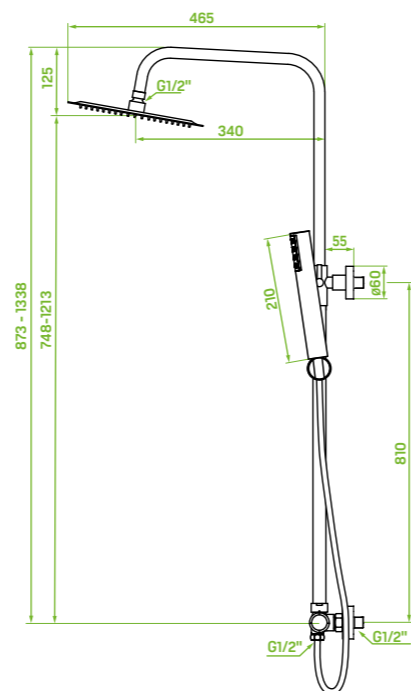

Pretto series

finalista konkursu

DESIGN
DLA KONESERA
PIEKNO INNOWACJA PRESTIZ
2019
ZWYCIĘZCA

shower column with mixer

Shower column with brass wall mountings and hand shower bracket. Shower hose in silicone coating is exceptionally flexible, easy to clean and pleasant to touch. Hand shower is provided with a particularly gentle water spray stream.

material: brass, steel, plastic

ceramic cartridge: 30 mm

flow class: overhead rain shower $S \leq 20$ l/min,
hand shower $ZZ \leq 7,2$ l/min

type of hose: silicone coated rubber

length of hose: 1500 mm

overhead rain shower size: $\varnothing 250$ mm

included: mounting elements

shower column with thermostatic mixer

Shower column with brass wall mountings and hand shower bracket. Shower hose in silicone coating is exceptionally flexible, easy to clean and pleasant to touch. Hand shower is provided with a particularly gentle water spray stream.

Shower column fitted with a mixer with special thermostatic cartridge allows to set a desired water temperature, the same any time the stream is activated. It gives a possibility to set a desired constant water temperature, without a risk of burns. This solution is popular in flats occupied by elderly people and families with small children for safety reasons.

material: brass, steel, plastic

thermostatic cartridge

flow class: overhead rain shower $S \leq 20$ l/min,
hand shower $ZZ \leq 7,2$ l/min

type of hose: silicone coated rubber

length of hose: 1500 mm

overhead rain shower size: $\varnothing 250$ mm

included: mounting elements