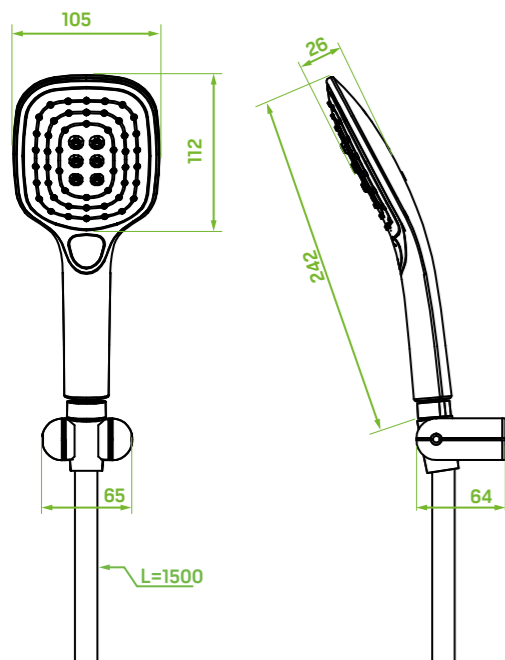

shower column

FINISH: CHROME

CODE: PLQ_00KX
EAN: 5907791109231

material: brass, steel, plastic

flow class: rain shower Z ≤ 12 l/min, hand shower ZZ ≤ 7,2 l/min

type of hose: metal braided rubber

length of hose: 1500 mm

type of hose: metal braided rubber

length of hose: 1500 mm

overhead rain shower size: $\varnothing 225$ mm

included: mounting elements, holder for accessories

Column fitted with a functional and aesthetic two-sided holder for bathroom accessories.

shower set
single-point

FINISH:
WHITE/CHROME
CODE: NLL_60AD
EAN: 5907791121684

material: steel, plastic

flow class:
ZZ ≤ 7,2 l/min

type of hose: metal
braided rubber

length of hose: 1500 mm

included: mounting
elements

Water stream is changed
with a button located in hand
shower.

Did you know that...

Hand shower with the so-called water spray function, will not only help to hydrate the skin but also provide a gentle massage, relaxing as many as 70 face muscles. Such beneficial face baths are invaluable for keeping young appearance of the skin and slowing down the ageing process.