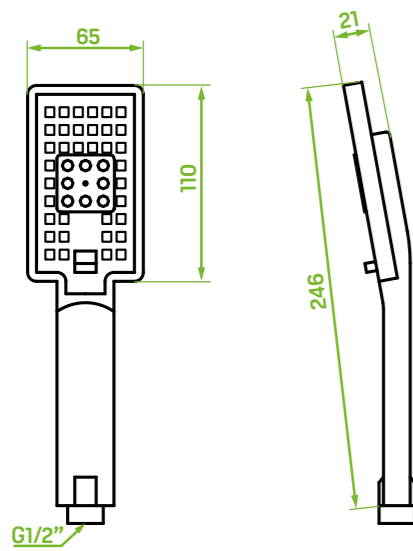

WYKOŃCZENIE: CHROM
KOD: NLQ_0SAD
EAN: 5907791109217

WYKOŃCZENIE: CZARNE
KOD: NLQ_7SAD
EAN: 5907791175984

LOW WATER CONSUMPTION (HAND SHOWER) RAIN STREAM (HAND SHOWER) WATER SPRAY STREAM (HAND SHOWER) MIXED STREAM (HAND SHOWER) ANTI-CALC SYSTEM

material: plastic

flow class: ZZ ≤ 7,2 l/min