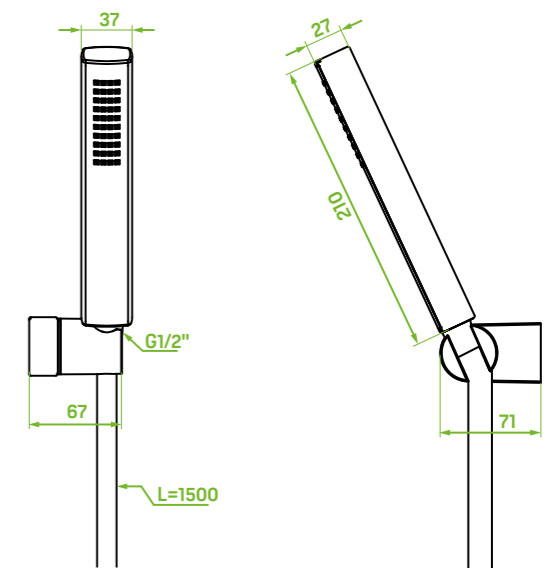

Showers

– single-point sets

Pola series

shower set
single-point

RAIN STREAM (HAND SHOWER) ANTI-CALC SYSTEM ANTI-TWIST SYSTEM

material: steel, plastic

flow class: Z ≤ 12 l/min

type of hose: metal braided rubber

length of hose: 1500 mm

included: mounting elements