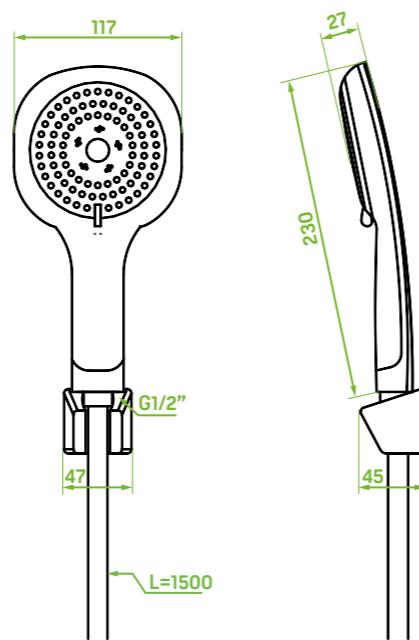

Did you know that...

Hand shower with the so-called water spray function, will not only help to hydrate the skin but also provide a gentle massage, relaxing as many as 70 face muscles. Such beneficial face baths are invaluable for keeping young appearance of the skin and slowing down the ageing process.