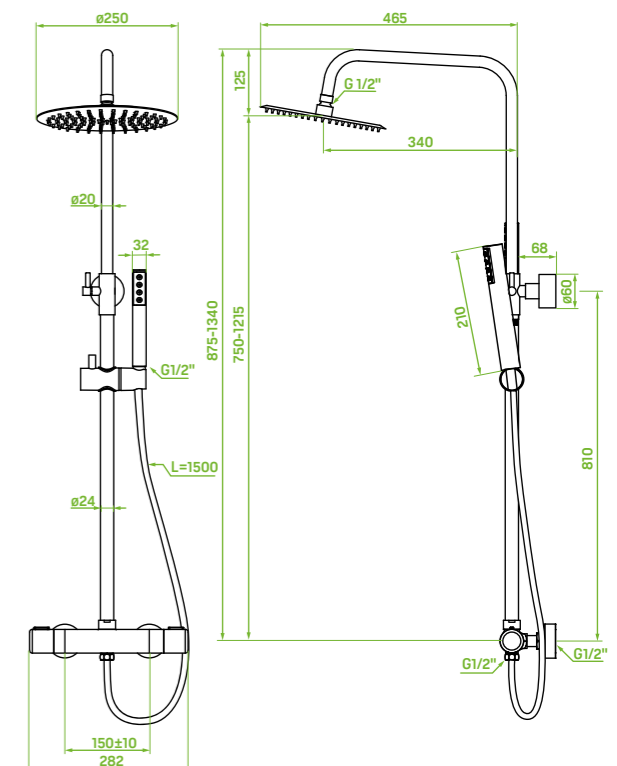

material: brass, steel, plastic

ceramic cartridge: 30 mm

flow class: overhead rain shower $S \leq 20$ l/min,
hand shower $ZZ \leq 7,2$ l/min

type of hose: silicone coated rubber

length of hose: 1500 mm

overhead rain shower size: $\varnothing 250$ mm

material: brass, steel, plastic

thermostatic cartridge

flow class: overhead rain shower $S \leq 20$ l/min,
hand shower $ZZ \leq 7,2$ l/min

type of hose: silicone coated rubber

length of hose: 1500 mm

overhead rain shower size: $\varnothing 250$ mm

included: mounting elements

shower column

FINISH: CHROME
CODE: PLP_000X
EAN: 5907791147424

FINISH: BLACK
CODE: PLP_700X
EAN: 5907791147448

FINISH: GRAPHITE
CODE: PLP_100X
EAN: 5907791147431

Shower column with brass wall mountings and hand shower bracket. Shower hose in silicone coating is exceptionally flexible, easy to clean and pleasant to touch. Hand shower is provided with a particularly gentle water spray stream. The column is fitted with elegant button operated function switch for switching between hand shower and overhead rain shower.