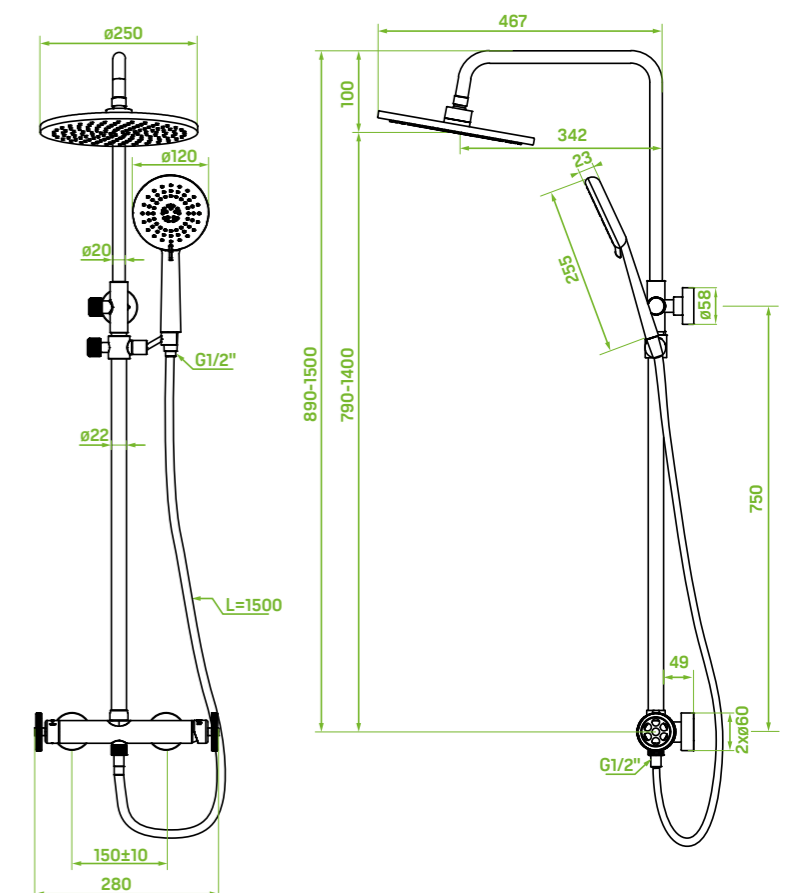

FINISH: BLACK
CODE: PLP_700B
EAN: 5907791162311

FINISH: GRAPHITE
CODE: PLP_100B
EAN: 5907791162304

Shower column with brass wall mountings and hand shower bracket. Shower hose in silicone coating is exceptionally flexible, easy to clean and pleasant to touch. Hand shower is provided with a particularly gentle water spray stream.

type of hose: metal braided rubber

length of hose: 1500 mm

overhead rain shower size: Ø200 mm

included: mounting elements

Muro series

shower column
with mixer

FINISH: BLACK

CODE: PLU_700B
EAN: 5907791167729

FINISH: GRAPHITE

CODE: PLU_100B
EAN: 5907791167712

material: brass, steel, plastic

ceramic cartridge: 35 mm

flow class: overhead rain shower A ≤ 15 l/min,
hand shower Z ≤ 12 l/min

type of hose: metal braided rubber

length of hose: 1500 mm

overhead rain shower size: Ø250 mm

included: mounting elements

Kvadrato series

shower column with thermostatic mixer

FINISH: CHROME

CODE: PLQ_00TD
EAN: 5907791143570

material: brass, steel, plastic