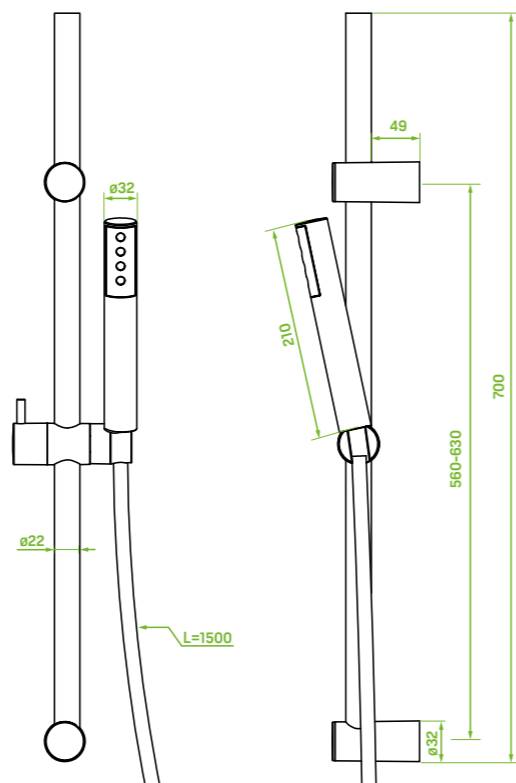

Pretto series

shower set
raiser rail

FINISH: CHROME
CODE: NLP_01A2
EAN: 5907791147394

FINISH: BLACK
CODE: NLP_71A2
EAN: 5907791147417

FINISH: GRAPHITE
CODE: NLP_11A2
EAN: 5907791147400

Riser rail shower set with brass wall mountings and hand shower bracket. Shower hose in silicone coating is exceptionally flexible, easy to clean and pleasant to touch. Hand shower is provided with a particularly gentle water spray stream.

material: brass, plastic
flow class: ZZ ≤ 7,2 l/min
type of hose: silicone coated rubber
length of hose: 1500 mm
included: mounting elements