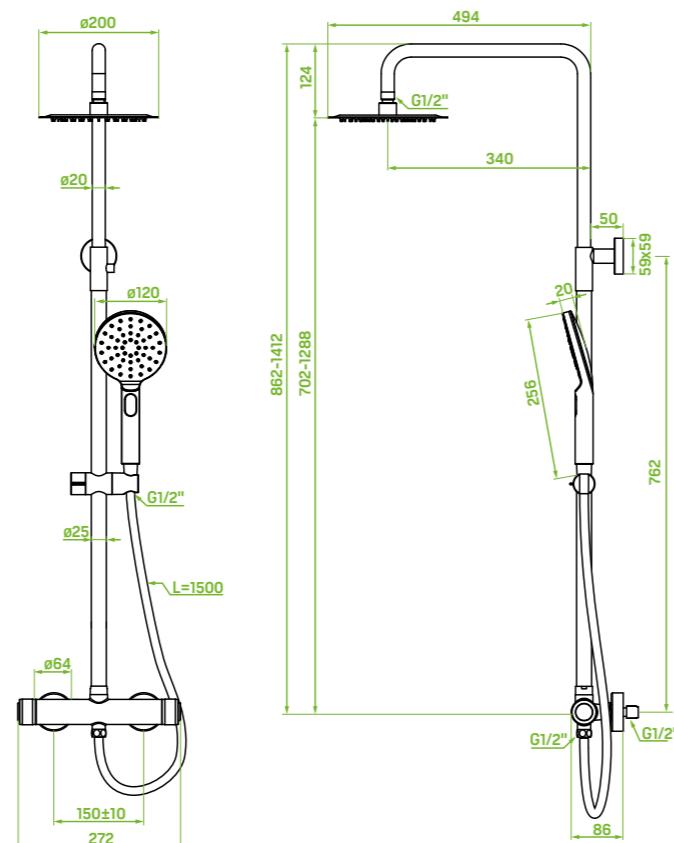

material: brass, steel, plastic

ceramic cartridge: 30 mm

flow class: overhead rain shower $S \leq 20$ l/min,
hand shower $ZZ \leq 7,2$ l/min

type of hose: silicone coated rubber

length of hose: 1500 mm

overhead rain shower size: $\varnothing 250$ mm

material: brass, steel, plastic

thermostatic cartridge

flow class: overhead rain shower $S \leq 20$ l/min,
hand shower $ZZ \leq 7,2$ l/min

type of hose: silicone coated rubber

length of hose: 1500 mm

overhead rain shower size: $\varnothing 250$ mm

*Fittings started by button, possibility to adjust the intensity of water outflow with the function switch.

material: brass, steel, plastic

ceramic cartridge: 35 mm

flow class: rain shower Z ≤ 12 l/min,
hand shower ZZ ≤ 7,2 l/min

type of hose: metal braided rubber

length of hose: 1500 mm

overhead rain shower size: Ø200 mm

included: mounting elements

Muro series

shower column
with mixer

FINISH: BLACK

CODE: PLU_700B
EAN: 5907791167729