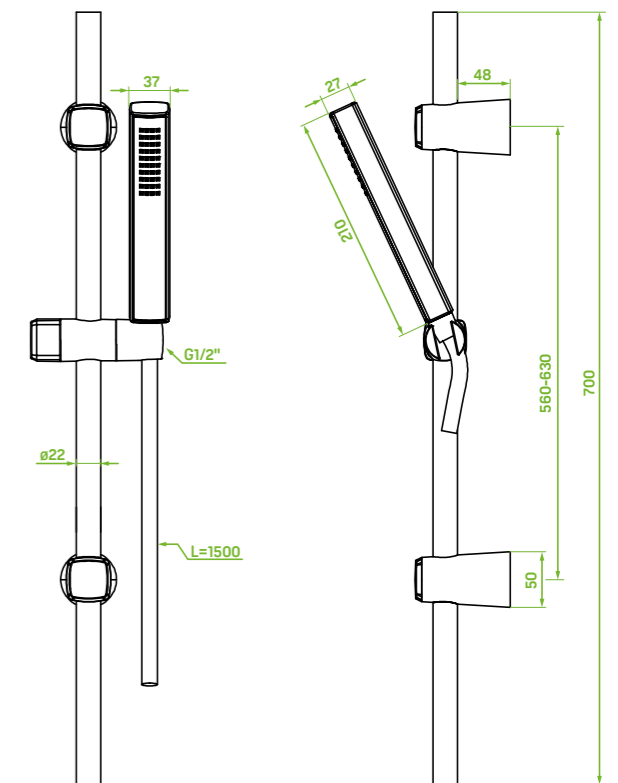

FINISH: BLACK
CODE: PLP_700B
EAN: 5907791162311

FINISH: GRAPHITE
CODE: PLP_100B
EAN: 5907791162304

Shower column with brass wall mountings and hand shower bracket. Shower hose in silicone coating is exceptionally flexible, easy to clean and pleasant to touch. Hand shower is provided with a particularly gentle water spray stream.

material: brass, steel, plastic

ceramic cartridge: 30 mm

flow class: overhead rain shower $S \leq 20$ l/min,
hand shower $ZZ \leq 7,2$ l/min

type of hose: silicone coated rubber

length of hose: 1500 mm

overhead rain shower size: $\varnothing 250$ mm

type of hose: metal braided rubber

length of hose: 1500 mm

overhead rain shower size: $\varnothing 225$ mm

included: mounting elements, holder for accessories

Column fitted with a functional and aesthetic two-sided holder for bathroom accessories.

FINISH: GOLD
CODE: NAP_G1A1
EAN: 5907791173485

material: steel, plastic

flow class: Z ≤ 12 l/min

type of hose: metal braided rubber

length of hose: 1500 mm

included: mounting elements

Pretto series

shower set
raiser rail