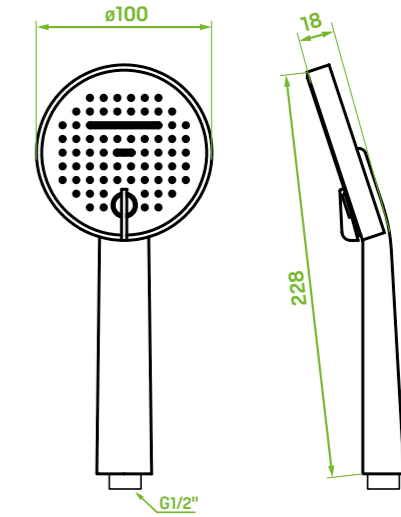

Kvadrato series Fino series

hand shower

WYKOŃCZENIE: CHROM
KOD: NLQ_0SAD
EAN: 5907791109217

WYKOŃCZENIE: CZARNE
KOD: NLQ_7SAD
EAN: 5907791175984

LOW WATER CONSUMPTION (HAND SHOWER) RAIN STREAM (HAND SHOWER) WATER SPRAY STREAM (HAND SHOWER) MIXED STREAM (HAND SHOWER) ANTI-CALC SYSTEM

material: plastic

flow class: ZZ ≤ 7,2 l/min

hand shower

WYKOŃCZENIE: CHROM
KOD: NLF_0SAD
EAN: 5907791122056

WYKOŃCZENIE: CZARNE
KOD: NLF_7SAD
EAN: 5907791175960

LOW WATER CONSUMPTION (HAND SHOWER) RAIN STREAM (HAND SHOWER) WATER SPRAY STREAM (HAND SHOWER) MIXED STREAM (HAND SHOWER) ANTI-CALC SYSTEM

material: plastic

flow class: Z ≤ 12 l/min

Seria Zorita

hand shower

Water stream is changed with a button provided in hand shower.

FINISH: WHITE/CHROME
CODE: NLZ_6SAD
EAN: 5907791164322

FINISH: BLACK/CHROME
CODE: NLZ_7SAD
EAN: 5907791164353

LOW WATER CONSUMPTION (HAND SHOWER) BUTTON OPERATED SWITCH RAIN STREAM (HAND SHOWER) HYDROMASSAGE STREAM (HAND SHOWER) MIXED STREAM (HAND SHOWER) ANTI-CALC SYSTEM

material: plastic

flow class: ZZ ≤ 7,2 l/min

Seria Leste

hand shower

FINISH: CHROME
CODE: NLL_0SAD
EAN: 5907791107084

LOW WATER CONSUMPTION (HAND SHOWER) RAIN STREAM (HAND SHOWER) CASCADE STREAM (HAND SHOWER) ANTI-CALC SYSTEM

material: plastic

flow class: ZZ ≤ 7,2 l/min