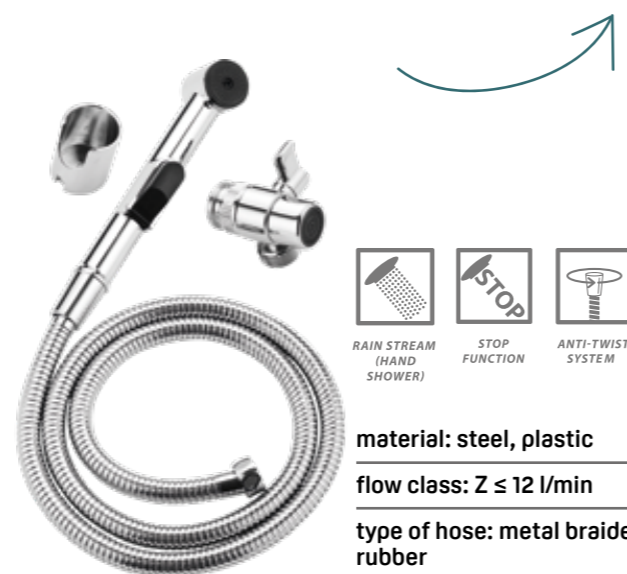

Fen series

shower set bidetta

Button operated water outflow control switch. A perfect solution for bathrooms in which there is no space for installation of a separate frame for bidet.

material: steel, plastic

flow class: $Z \leq 12$ l/min

type of hose: metal braided rubber

length of hose: 1500 mm

included: mounting elements

FINISH: CHROME

CODE: NAF_01BD
EAN: 5907791166166

shower set bidetta with switch

Button operated water outflow control switch. Bidetta set connected to washbasin mixer, with hose as a replacement of bidet in bathroom, in which there is no space for installation of a separate frame for bidet.

material: steel, plastic

flow class: $Z \leq 12$ l/min

type of hose: metal braided rubber

length of hose: 1500 mm

included: mounting elements, switch

FINISH: CHROME

CODE: NAF_01PD
EAN: 5907791176066

aerator for connection of bidetta set