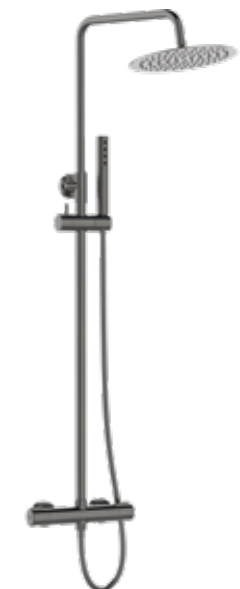

FINISH: BLACK
CODE: PLP_700B
EAN: 5907791162311

FINISH: GRAPHITE
CODE: PLP_100B
EAN: 5907791162304

Shower column with brass wall mountings and hand shower bracket. Shower hose in silicone coating is exceptionally flexible, easy to clean and pleasant to touch. Hand shower is provided with a particularly gentle water spray stream.

included: mounting elements

shower column with thermostatic mixer

FINISH: CHROME
CODE: PLP_00TD
EAN: 5907791162328

FINISH: BLACK
CODE: PLP_70TD
EAN: 5907791162342

FINISH: GRAPHITE
CODE: PLP_10TD
EAN: 5907791162335

Shower column with brass wall mountings and hand shower bracket. Shower hose in silicone coating is exceptionally flexible, easy to clean and pleasant to touch. Hand shower is provided with a particularly gentle water spray stream.

included: mounting elements

shower column

FINISH: CHROME
CODE: PLP_000X
EAN: 5907791147424

FINISH: BLACK
CODE: PLP_700X
EAN: 5907791147448

FINISH: GRAPHITE
CODE: PLP_100X
EAN: 5907791147431

Shower column with brass wall mountings and hand shower bracket. Shower hose in silicone coating is exceptionally flexible, easy to clean and pleasant to touch. Hand shower is provided with a particularly gentle water spray stream. The column is fitted with elegant button operated function switch for switching between hand shower and overhead rain shower.