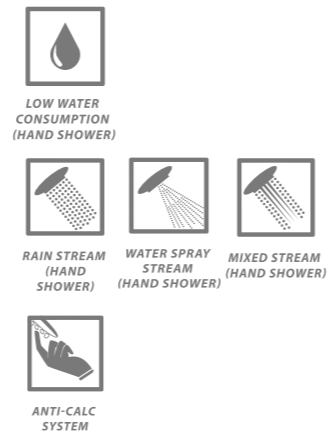

material: steel, plastic

flow class:
ZZ ≤ 7,2 l/min

type of hose: metal
braided rubber

length of hose: 1500 mm

included: mounting
elements

Water stream is changed
with a button located in hand
shower.