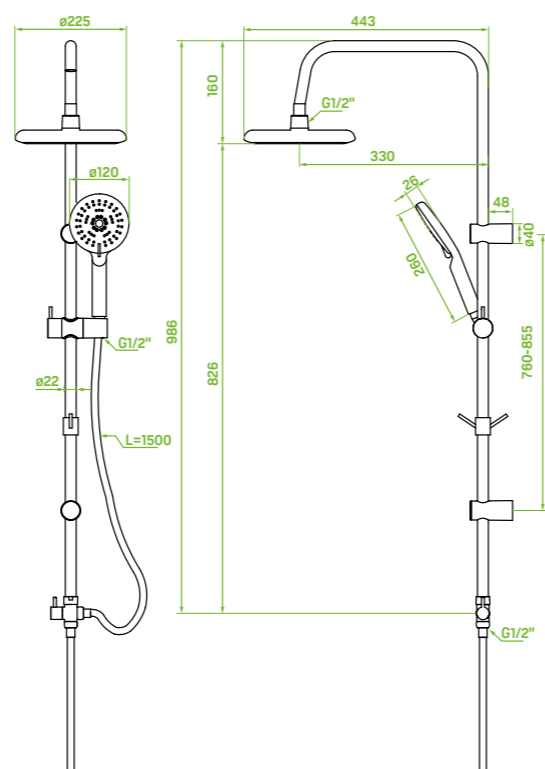

FINISH: BLACK
CODE: PLP_700B
EAN: 5907791162311

FINISH: GRAPHITE
CODE: PLP_100B
EAN: 5907791162304

Shower column with brass wall mountings and hand shower bracket. Shower hose in silicone coating is exceptionally flexible, easy to clean and pleasant to touch. Hand shower is provided with a particularly gentle water spray stream.

material: brass, steel, plastic

ceramic cartridge: 30 mm

flow class: overhead rain shower $S \leq 20$ l/min,
hand shower $ZZ \leq 7,2$ l/min

type of hose: silicone coated rubber

length of hose: 1500 mm

overhead rain shower size: $\varnothing 250$ mm

overhead rain shower size: 200x200 mm

included: mounting elements, soap dish

Cers series

shower column

FINISH: CHROME
 CODE: PL7_000X
 EAN: 5907791115287

ADJUSTABLE FITTING SPAN
 RAIN STREAM (OVERHEAD RAIN SHOWER, HAND SHOWER)
 HYDROMASSAGE STREAM (HAND SHOWER)

type of hose: metal braided rubber

length of hose: 1500 mm

overhead rain shower size: $\varnothing 225$ mm

included: mounting elements, holder for accessories

Column fitted with a functional and aesthetic two-sided holder for bathroom accessories.