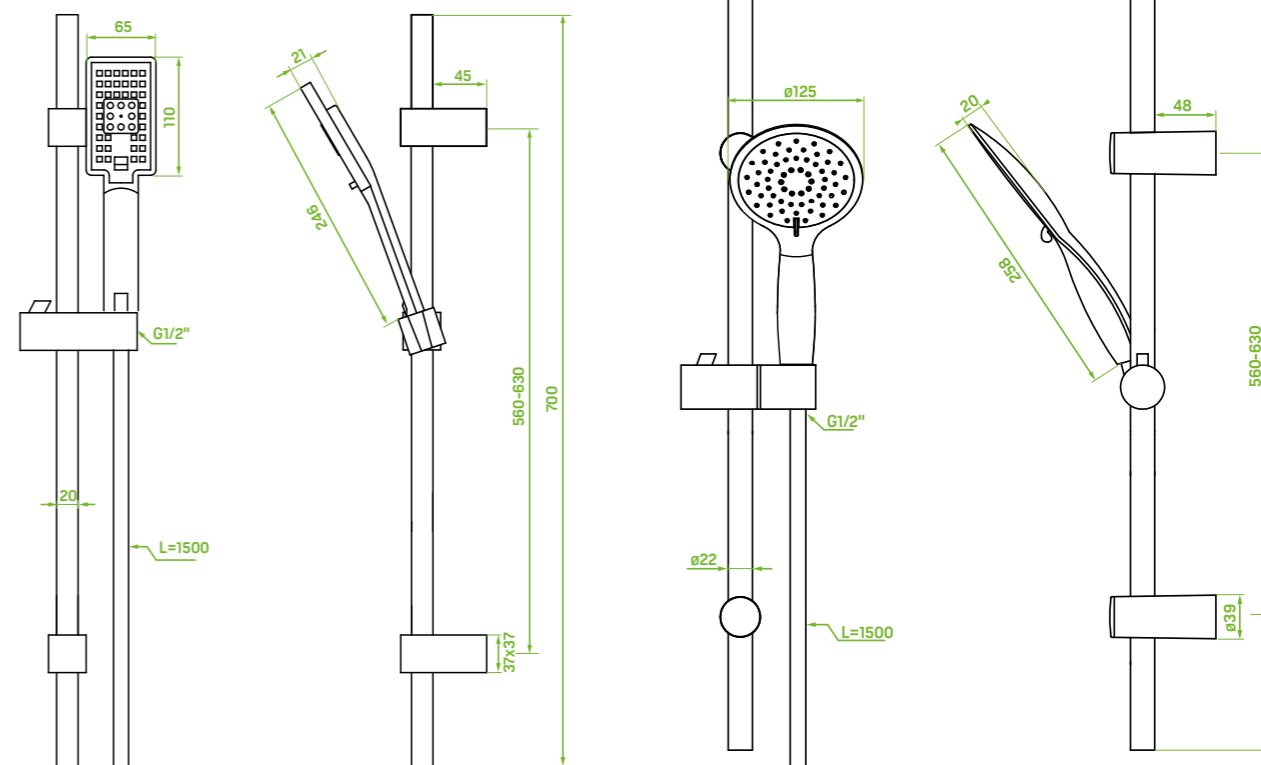

material: steel, plastic
flow class: Z ≤ 12 l/min
type of hose: metal braided rubber
length of hose: 1500 mm
included: mounting elements