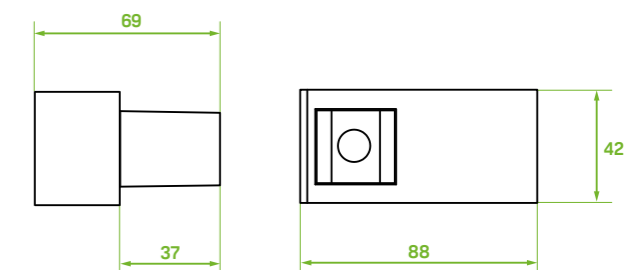

FINISH: ROSE GOLD
CODE: CNQ_80AD
EAN: 5907791193025

FINISH: GOLD
CODE: CNQ_60AD
EAN: 5907791193032

material: ABS

dimensions: 70x40x90 mm

adjustable hand shower angle