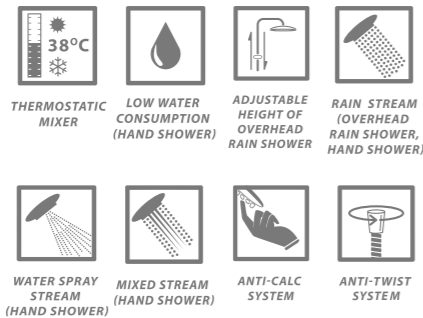

Kvadrato series

shower column with thermostatic mixer

FINISH: CHROME

CODE: PLQ_00TD
EAN: 5907791143570

material: brass, steel, plastic

thermostatic cartridge

flow class: overhead rain shower S ≤ 20 l/min, hand shower ZZ ≤ 7,2 l/min

type of hose: metal braided rubber

length of hose: 1500 mm

overhead rain shower size: 250x250 mm

included: mounting elements

shower column

FINISH: CHROME

CODE: PLQ_00KX
EAN: 5907791109231

material: brass, steel, plastic

flow class: rain shower Z ≤ 12 l/min, hand shower ZZ ≤ 7,2 l/min

type of hose: metal braided rubber

length of hose: 1500 mm

overhead rain shower size:
200x200 mm

included: mounting elements