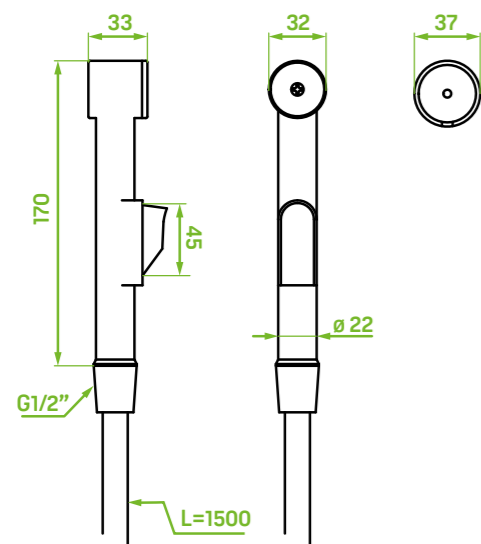

type of hose: metal braided rubber

length of hose: 1500 mm

overhead rain shower size: Ø200 mm

included: mounting elements

Muro series

shower column
with mixer

FINISH: BLACK

CODE: PLU_700B
EAN: 5907791167729

FINISH: GRAPHITE

CODE: PLU_100B
EAN: 5907791167712

material: brass, steel, plastic

ceramic cartridge: 35 mm

flow class: overhead rain shower A ≤ 15 l/min,
hand shower Z ≤ 12 l/min

type of hose: metal braided rubber

shower column

FINISH: CHROME

CODE: PLQ_00KX
EAN: 5907791109231

material: brass, steel, plastic

flow class: rain shower Z ≤ 12 l/min, hand shower ZZ ≤ 7,2 l/min

type of hose: metal braided rubber

length of hose: 1500 mm

FINISH: CHROME

CODE: CPN_01BD
EAN: 5907791174413

material: brass, plastic

dimensions: 41x39x53 mm

thread diameter: 1/2"

aerator size:
M24*1 inside,
M22*1 outside

We recommend to select
Appia mixer
SEE P. 192