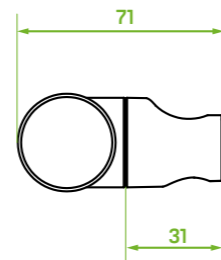

NEW NEW NEW
NEW NEW NEW

material: ABS
dimension: 65x35x100 mm
adjustable hand shower angle

Arno series

shower hose
stretch

FINISH: CHROME
CODE: CRA_04PD
EAN: 5907791124586

FINISH: GRAPHITE
CODE: CRA_14PD
EAN: 5907791168436