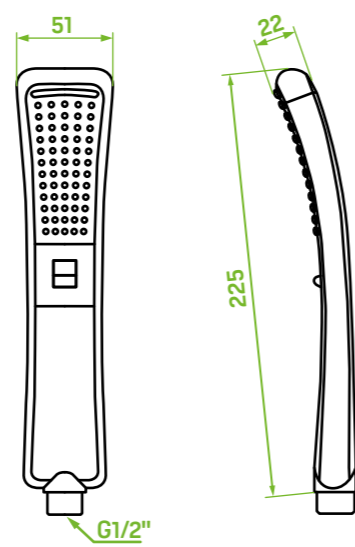

FINISH: CHROME

CODE: NLT_6SAD
EAN: 5907791126177

FINISH: BLACK

CODE: NLT_7SAD
EAN: 5907791175717

RAIN STREAM (HAND SHOWER) CASCADE STREAM (HAND SHOWER) SYSTEM ANTYKAMIEN

material: plastic

flow class: Z ≤ 12 l/min