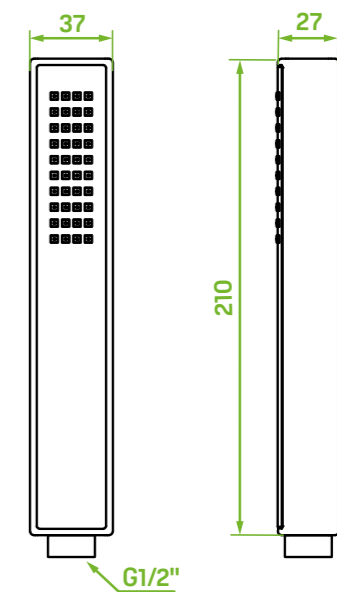

Showers

– hand showers

Pola series

hand shower

FINISH: CHROME
CODE: NAP_0SAD
EAN: 5907791173409

FINISH: BLACK
CODE: NAP_7SAD
EAN: 5907791173430

FINISH: ROSE GOLD
CODE: NAP_8SAD
EAN: 5907791173461

FINISH: GOLD
CODE: NAP_GSAD
EAN: 5907791173492

RAIN STREAM
(HAND
SHOWER)

ANTI-CALC
SYSTEM

material: plastic

flow class: Z ≤ 12 l/min