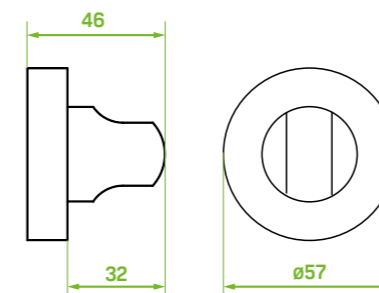

FINISH: CHROME
CODE: NLN 000D
EAN: 5907791127389

FINISH: BLACK
CODE: NLN 700D
EAN: 5907791180711

MAKSYMALNE
OBCIĄŻENIE

material: ABS

dimensions: 46x ø57

easy assembly

Installation requires no tools and drilling in wall.