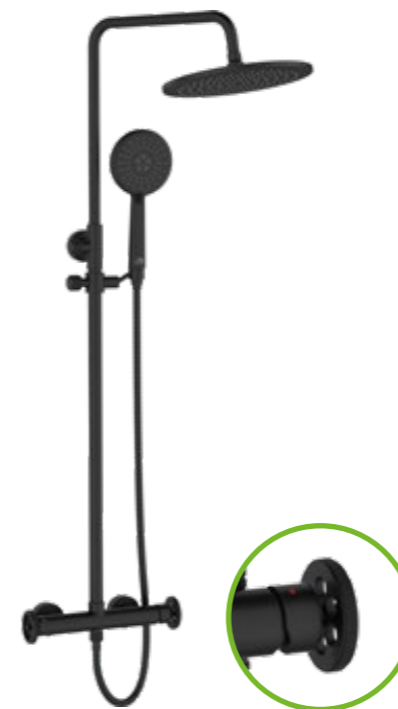

included: mounting elements

shower column

FINISH: CHROME
CODE: PLP_000X
EAN: 5907791147424

FINISH: BLACK
CODE: PLP_700X
EAN: 5907791147448

FINISH: GRAPHITE
CODE: PLP_100X
EAN: 5907791147431

Shower column with brass wall mountings and hand shower bracket. Shower hose in silicone coating is exceptionally flexible, easy to clean and pleasant to touch. Hand shower is provided with a particularly gentle water spray stream. The column is fitted with elegant button operated function switch for switching between hand shower and overhead rain shower.

*Fittings started by button, possibility to adjust the intensity of water outflow with the function switch.

material: brass, steel, plastic

ceramic cartridge: 35 mm

flow class: rain shower Z ≤ 12 l/min,
hand shower ZZ ≤ 7,2 l/min

type of hose: metal braided rubber

length of hose: 1500 mm

overhead rain shower size: Ø200 mm

included: mounting elements

Muro series

shower column
with mixer

FINISH: BLACK

CODE: PLU_700B
EAN: 5907791167729

FINISH: GRAPHITE

CODE: PLU_100B
EAN: 5907791167712

material: brass, steel, plastic

ceramic cartridge: 35 mm

flow class: overhead rain shower A ≤ 15 l/min,
hand shower Z ≤ 12 l/min

type of hose: metal braided rubber