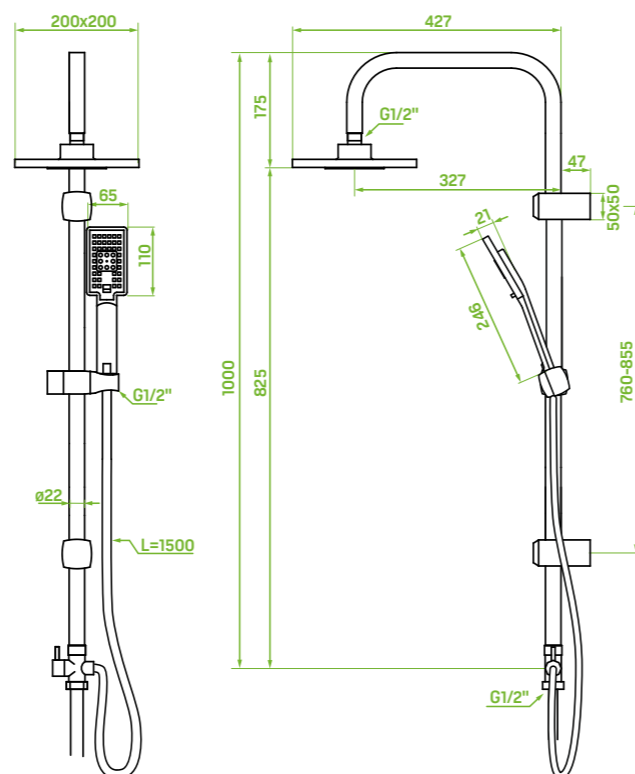

material: brass, steel, plastic

flow class: rain shower Z ≤ 12 l/min, hand shower ZZ ≤ 7,2 l/min

type of hose: metal braided rubber

length of hose: 1500 mm

overhead rain shower size:
200x200 mm

included: mounting elements