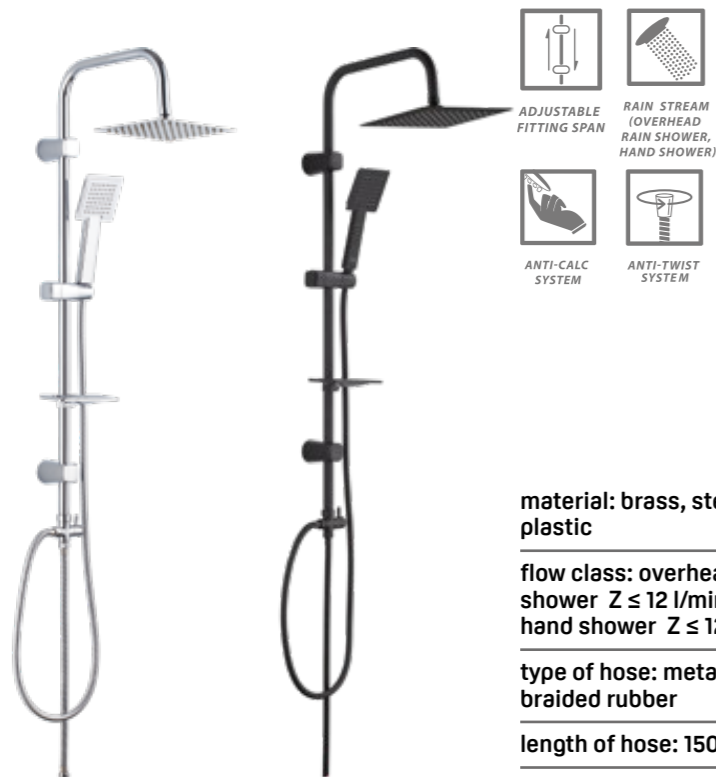

thermostatic cartridge

flow class: overhead rain shower S ≤ 20 l/min, hand shower ZZ ≤ 7,2 l/min

type of hose: metal braided rubber

length of hose: 1500 mm

overhead rain shower size: 250x250 mm

included: mounting elements

shower column

FINISH: CHROME

CODE: PLQ_00KX
EAN: 5907791109231

material: brass, steel, plastic

flow class: rain shower Z ≤ 12 l/min, hand shower ZZ ≤ 7,2 l/min

type of hose: metal braided rubber

length of hose: 1500 mm

overhead rain shower size:
200x200 mm

included: mounting elements

Drop series

shower column

FINISH: CHROME
 CODE: PL5_00KX
 EAN: 5907791126207

FINISH: BLACK
 CODE: PL5_70KX
 EAN: 5907791168993

ADJUSTABLE FITTING SPAN
 RAIN STREAM (OVERHEAD RAIN SHOWER, HAND SHOWER)