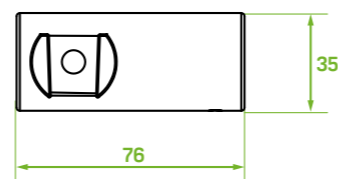

NEW NEW NEW
NEW NEW NEW

material: ABS
dimension: 65x35x100 mm
adjustable hand shower angle

Arno series

shower hose
stretch

FINISH: CHROME
CODE: CRA_04PD
EAN: 5907791124586

FINISH: GRAPHITE
CODE: CRA_14PD
EAN: 5907791168436