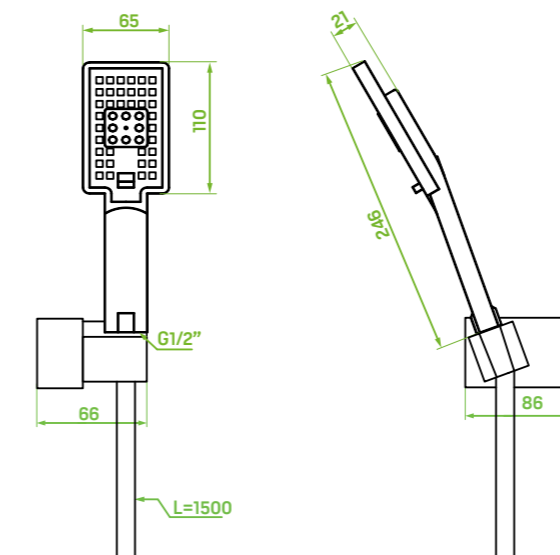

Pretto series

shower set
single-point

FINISH: CHROME
CODE: NLP_00AD
EAN: 5907791147363

FINISH: BLACK
CODE: NLP_70AD
EAN: 5907791147387

FINISH: GRAPHITE
CODE: NLP_10AD
EAN: 5907791147370

Single-point shower set with brass wall mountings and hand shower bracket. Shower hose in silicone coating is exceptionally flexible, easy to clean and pleasant to touch. Hand shower is provided with a particularly gentle water spray stream.

material: brass, plastic
flow class: ZZ ≤ 7,2 l/min
type of hose: silicone coated rubber
length of hose: 1500 mm
included: mounting elements

Kvadrato series Fino series

shower set
single-point

FINISH: CHROME
CODE: NLQ_00AD
EAN: 5907791175991

FINISH: BLACK
CODE: NLQ_70AD
EAN: 5907791176004

FINISH: CHROME
CODE: NLF_00AD
EAN: 5907791122063

FINISH: BLACK
CODE: NLF_70AD
EAN: 5907791175977

material: steel, plastic
flow class: ZZ ≤ 7,2 l/min
type of hose: metal braided rubber
length of hose: 1500 mm
included: mounting elements

material: steel, plastic
flow class: Z ≤ 12 l/min
type of hose: metal braided rubber
length of hose: 1500 mm
included: mounting elements