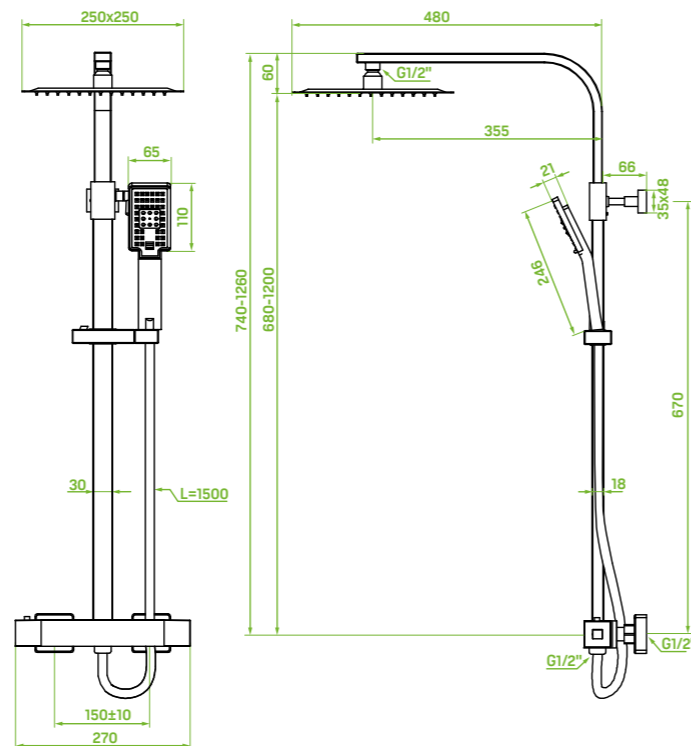

FINISH: BLACK
CODE: PLP_700B
EAN: 5907791162311

FINISH: GRAPHITE
CODE: PLP_100B
EAN: 5907791162304

Shower column with brass wall mountings and hand shower bracket. Shower hose in silicone coating is exceptionally flexible, easy to clean and pleasant to touch. Hand shower is provided with a particularly gentle water spray stream.

length of hose: 1500 mm

overhead rain shower size: Ø250 mm

included: mounting elements

Kvadrato series

shower column with thermostatic mixer

FINISH: CHROME

CODE: PLQ_00TD
EAN: 5907791143570

material: brass, steel, plastic

thermostatic cartridge

flow class: overhead rain shower S ≤ 20 l/min, hand shower ZZ ≤ 7,2 l/min

type of hose: metal braided rubber

length of hose: 1500 mm

overhead rain shower size: 250x250 mm

included: mounting elements