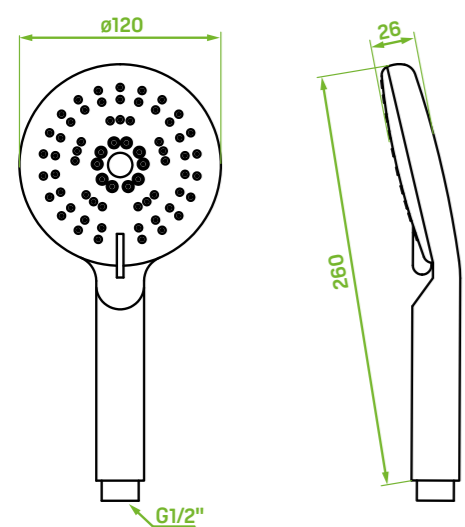

Cers series

hand shower

FINISH: CHROME

CODE: NL7_OSAD
EAN: 5907791130495

RAIN STREAM (HAND SHOWER) HYDROMASSAGE STREAM (HAND SHOWER) SOFT STREAM (HAND SHOWER) MIXED STREAM (HAND SHOWER) SELF-CLEANING (HAND SHOWER) SYSTEM ANTYKAMIEN

material: plastic

flow class: Z ≤ 12 l/min

Tivano series

hand shower

FINISH: CHROME

CODE: NLT_6SAD
EAN: 5907791126177

FINISH: BLACK

CODE: NLT_7SAD
EAN: 5907791175717

RAIN STREAM (HAND SHOWER) CASCADE STREAM (HAND SHOWER) SYSTEM ANTYKAMIEN

material: plastic

flow class: Z ≤ 12 l/min

Did you know that...

Shower gives many possibilities to take care of skin of the whole body. For instance, it is much comfortable to complete peeling of the whole body under a shower rather than in a bathtub. What is more, self-massage is possible under a shower, with use of variable hand shower streams. For this, it is worth choosing one with 3 or even 5 streams.