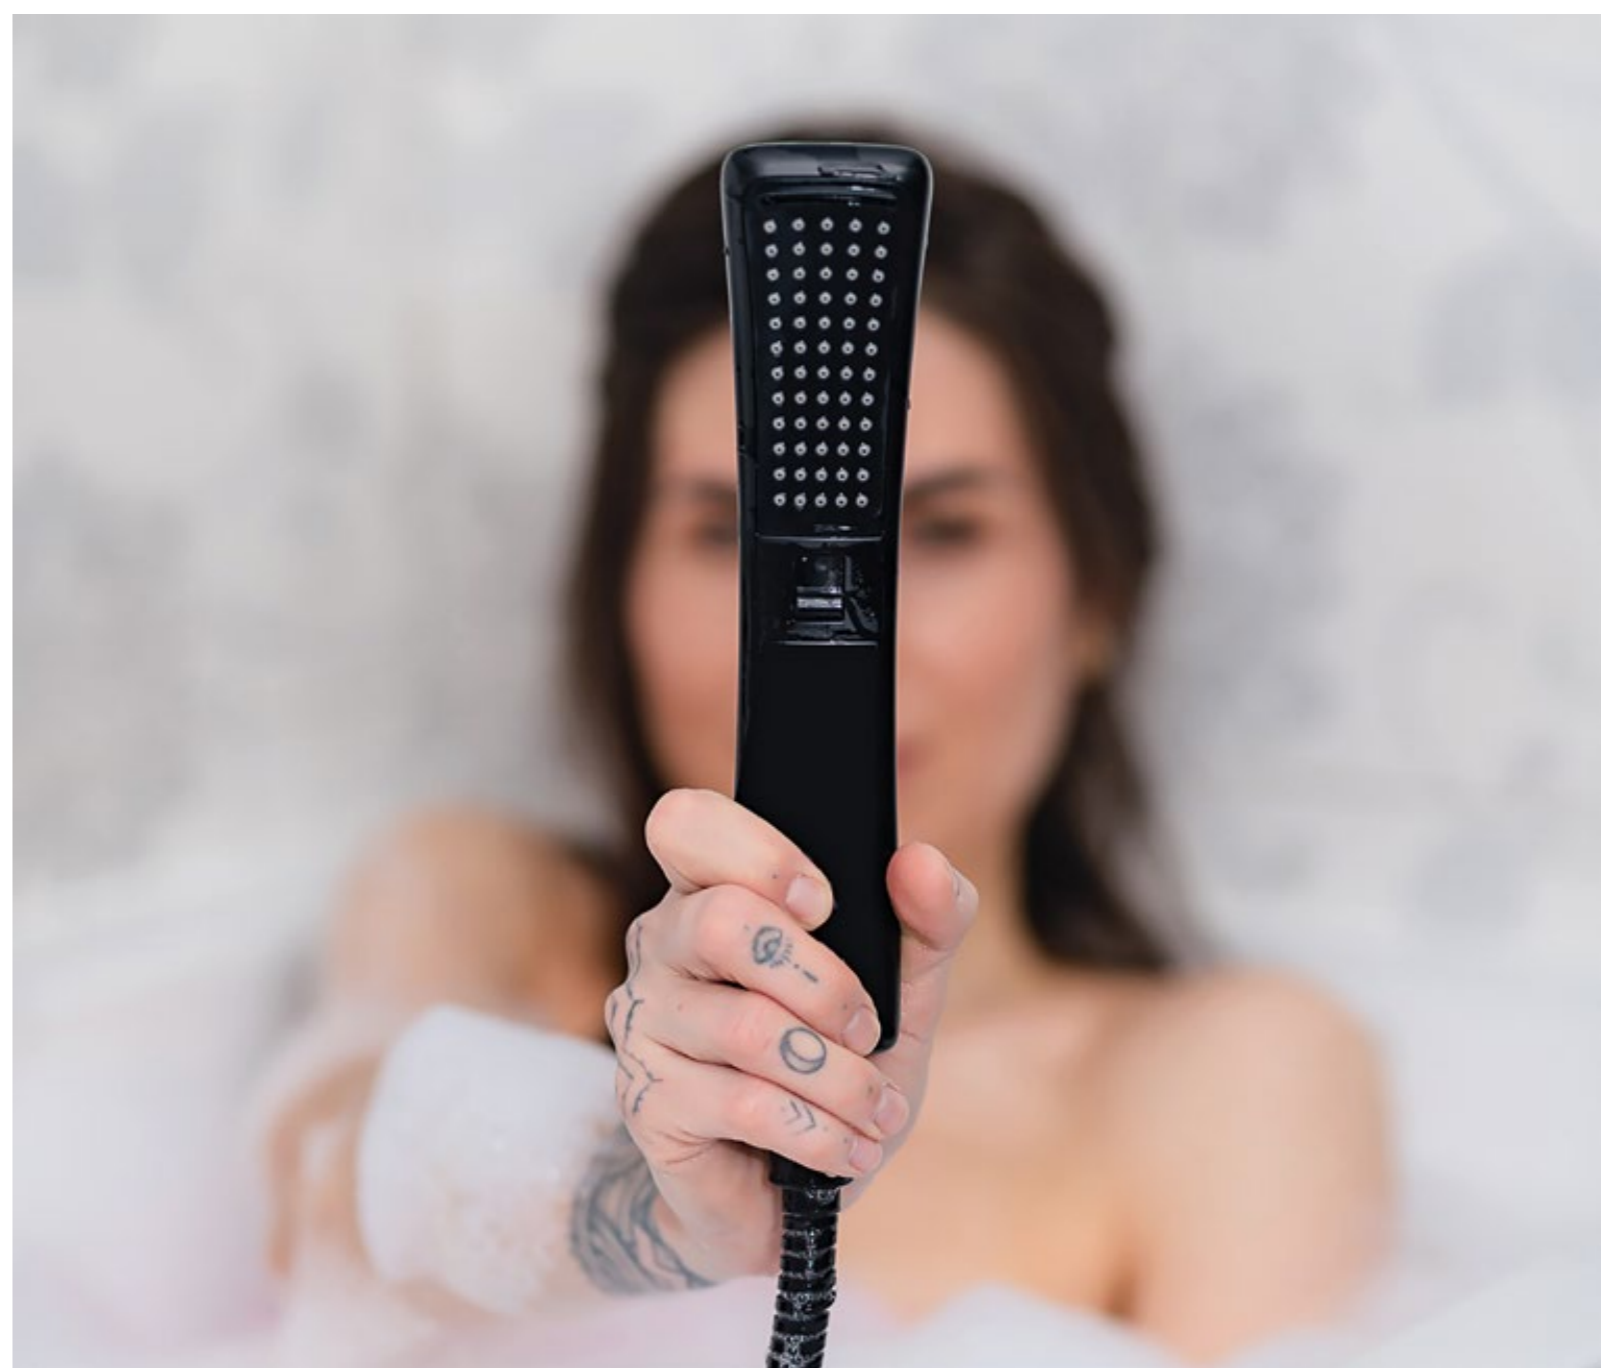

RAIN STREAM (HAND SHOWER) CASCADE STREAM (HAND SHOWER) SYSTEM ANTYKAMIEN

material: plastic

flow class: Z ≤ 12 l/min

Did you know that...

Shower gives many possibilities to take care of skin of the whole body. For instance, it is much comfortable to complete peeling of the whole body under a shower rather than in a bathtub. What is more, self-massage is possible under a shower, with use of variable hand shower streams. For this, it is worth choosing one with 3 or even 5 streams.