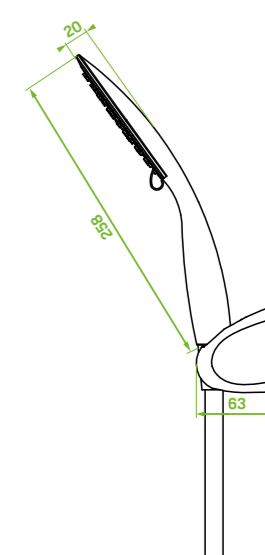

Pretto series

shower set
single-point

FINISH: CHROME
CODE: NLP_00AD
EAN: 5907791147363

FINISH: BLACK
CODE: NLP_70AD
EAN: 5907791147387

FINISH: GRAPHITE
CODE: NLP_10AD
EAN: 5907791147370

Single-point shower set with brass wall mountings and hand shower bracket. Shower hose in silicone coating is exceptionally flexible, easy to clean and pleasant to touch. Hand shower is provided with a particularly gentle water spray stream.

material: brass, plastic
flow class: ZZ ≤ 7,2 l/min
type of hose: silicone coated rubber
length of hose: 1500 mm
included: mounting elements

Kvadrato series Fino series

shower set
single-point

FINISH: CHROME
CODE: NLQ_00AD
EAN: 5907791175991

FINISH: BLACK
CODE: NLQ_70AD
EAN: 5907791176004

FINISH: CHROME
CODE: NLF_00AD
EAN: 5907791122063

FINISH: BLACK
CODE: NLF_70AD
EAN: 5907791175977

material: steel, plastic
flow class: ZZ ≤ 7,2 l/min
type of hose: metal braided rubber
length of hose: 1500 mm
included: mounting elements

material: steel, plastic
flow class: Z ≤ 12 l/min
type of hose: metal braided rubber
length of hose: 1500 mm
included: mounting elements