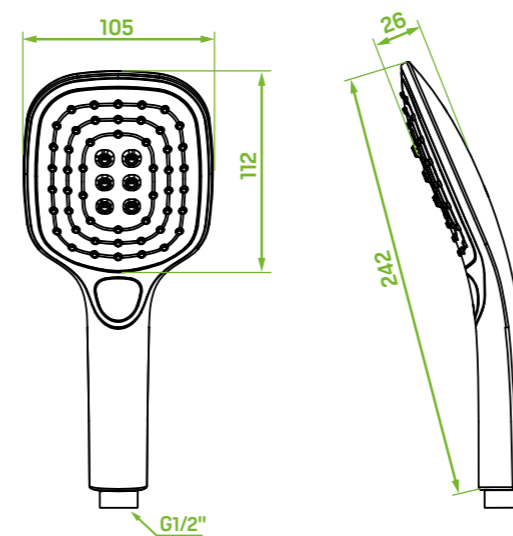

type of hose: metal braided rubber

length of hose: 1500 mm

overhead rain shower size: $\varnothing 225$ mm

included: mounting elements, holder for accessories

Column fitted with a functional and aesthetic two-sided holder for bathroom accessories.

FINISH: GOLD
CODE: NAP_G1A1
EAN: 5907791173485

material: steel, plastic

flow class: Z ≤ 12 l/min

type of hose: metal braided rubber

length of hose: 1500 mm

included: mounting elements

Pretto series

shower set
raiser rail

material: plastic

flow class: Z ≤ 12 l/min

Seria Zorita

hand shower

Water stream is changed with a button provided in hand shower.

FINISH: WHITE/CHROME
CODE: NLZ_6SAD
EAN: 5907791164322

FINISH: BLACK/CHROME
CODE: NLZ_7SAD
EAN: 5907791164353

LOW WATER CONSUMPTION (HAND SHOWER) BUTTON OPERATED SWITCH RAIN STREAM (HAND SHOWER) HYDROMASSAGE STREAM (HAND SHOWER) MIXED STREAM (HAND SHOWER) ANTI-CALC SYSTEM

material: plastic

flow class: ZZ ≤ 7,2 l/min